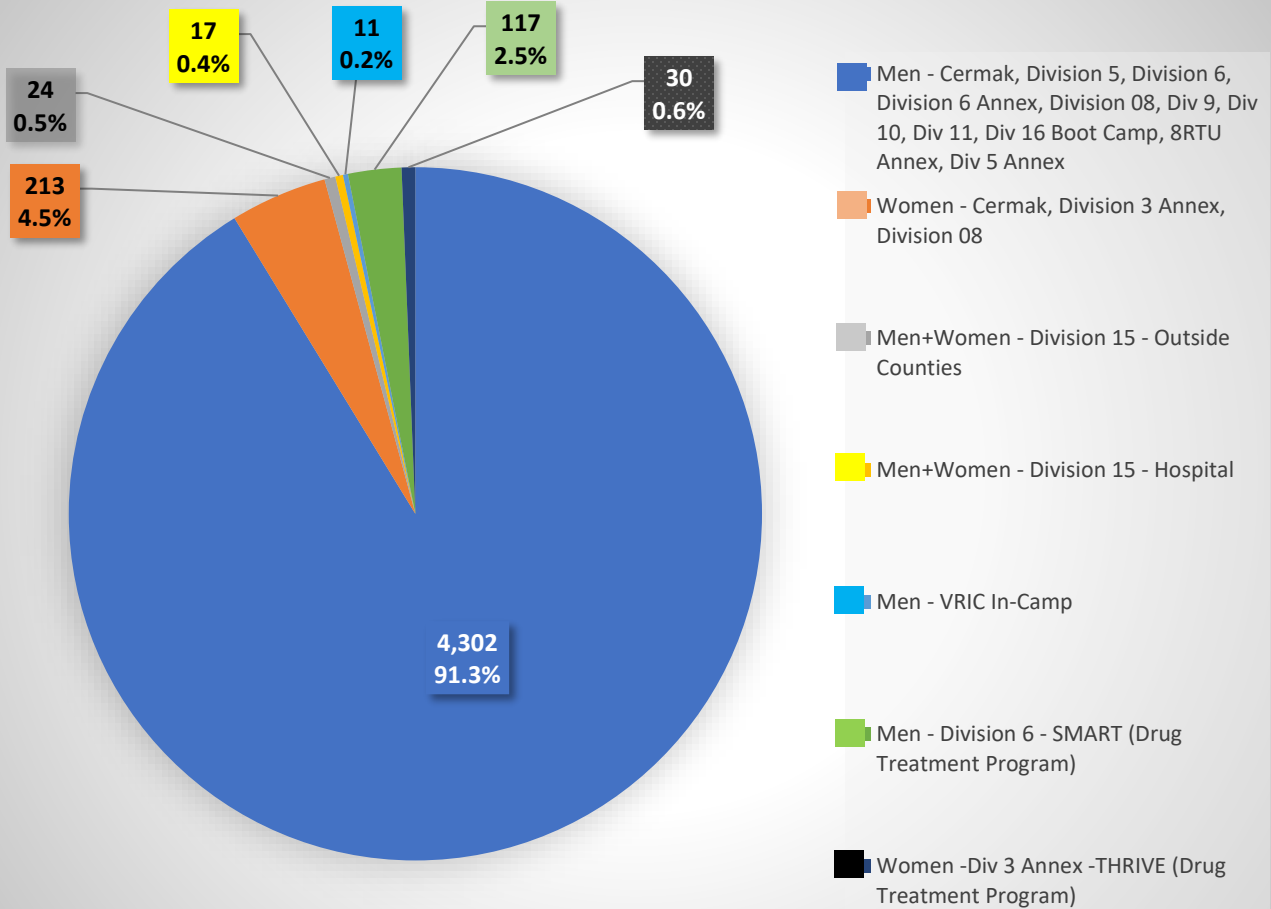

Sheriff's Daily Report

2/14/2024

Under the Custody of the Sheriff	
Total Male and Female	6,370
Jail Population	4,714
Community Corrections	1,656

Jail Population - Behind the Walls

Sheriff's Daily Report

2/14/2024

CCSO Population Demographics