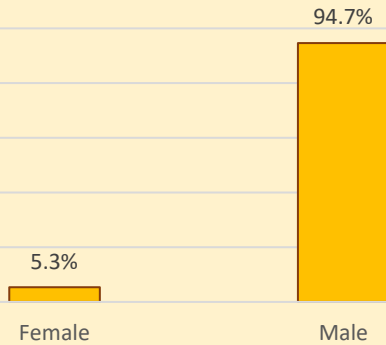

CCSO Population Demographics

In Confinement

Gender ID Distribution