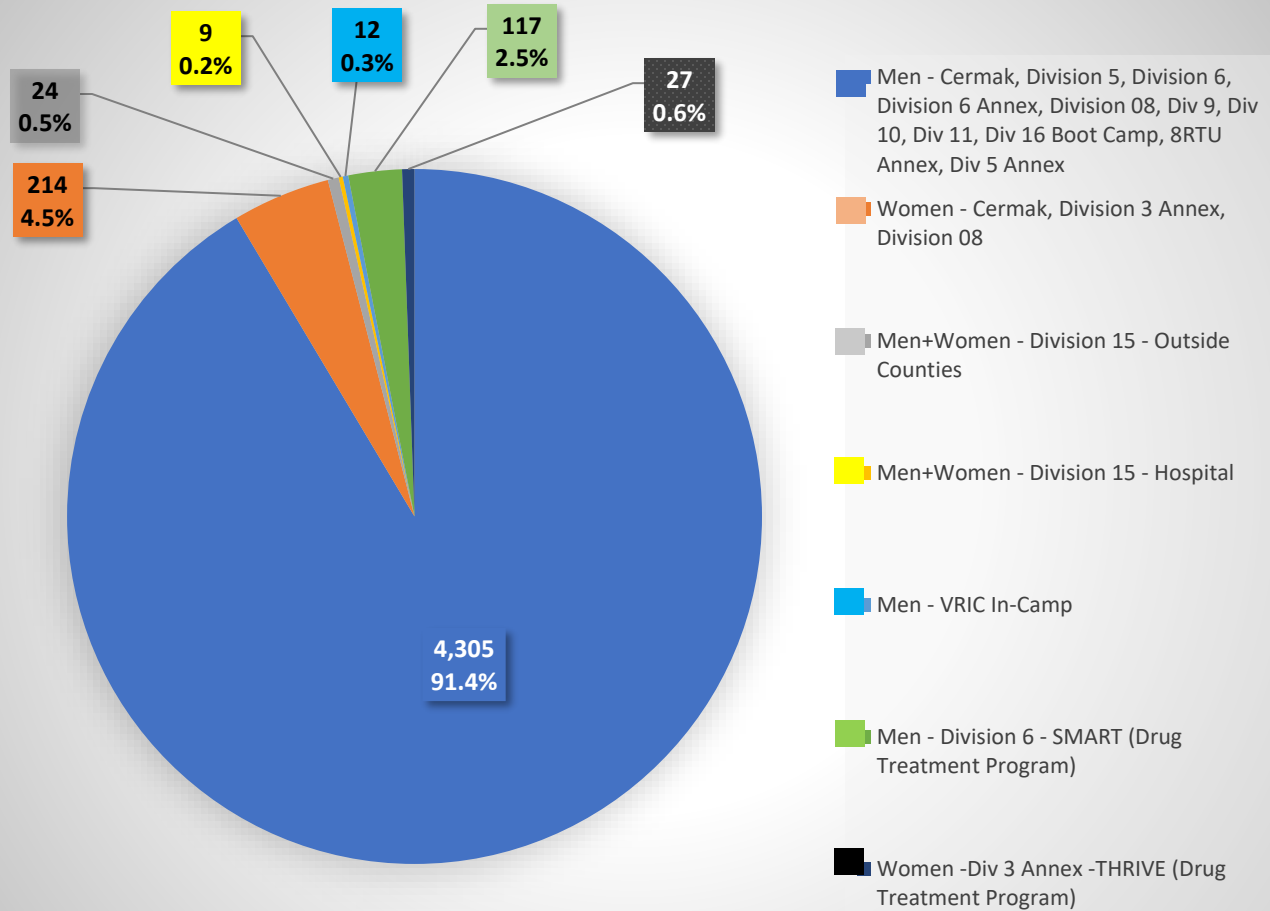

# Sheriff's Daily Report

## 2/18/2024

Under the Custody of the Sheriff	
Total Male and Female	6,365
Jail Population	4,708
Community Corrections	1,657

### Jail Population - Behind the Walls