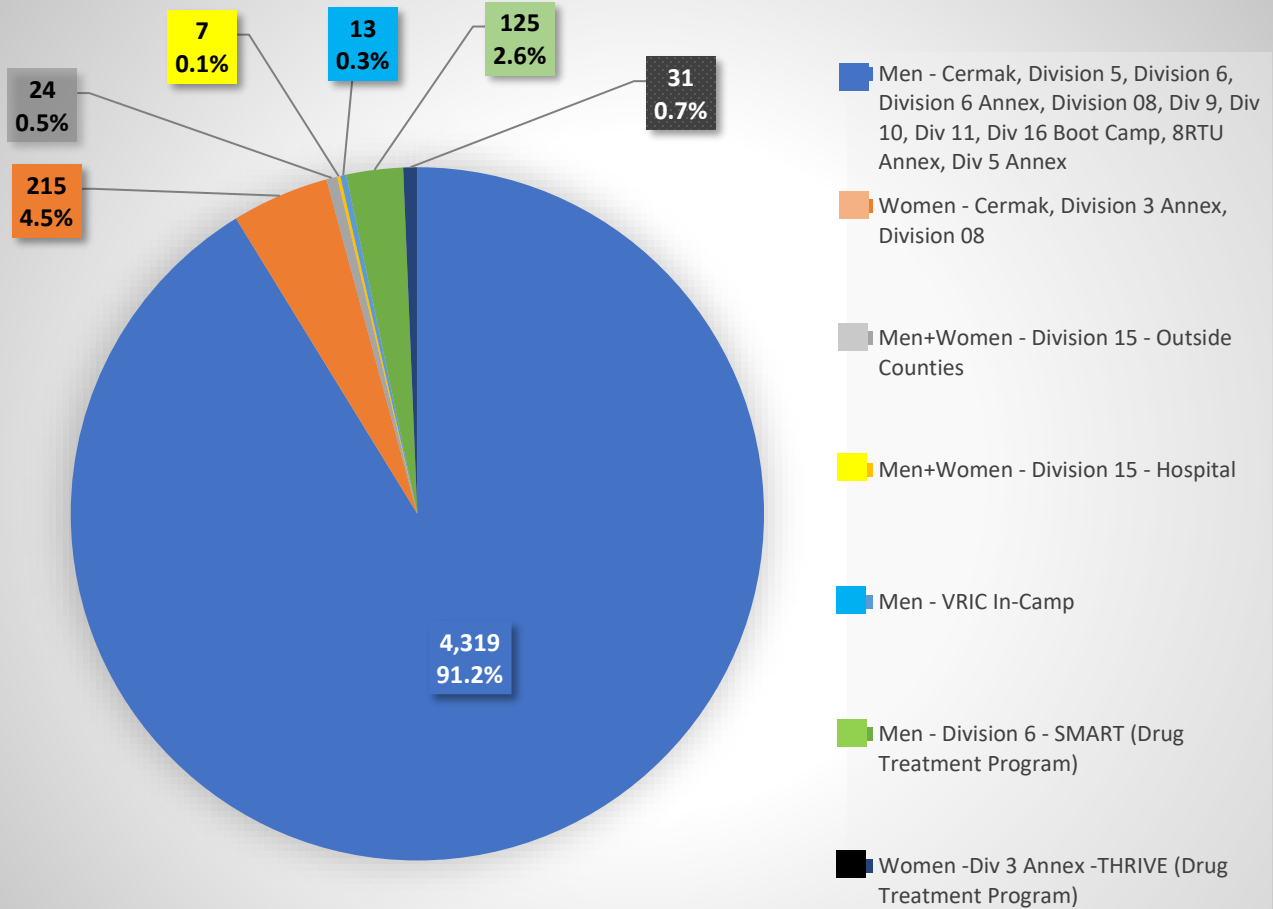

Sheriff's Daily Report

2/21/2024

Under the Custody of the Sheriff	
Total Male and Female	6,392
Jail Population	4,734
Community Corrections	1,658

Jail Population - Behind the Walls

Sheriff's Daily Report

2/21/2024

CCSO Population Demographics