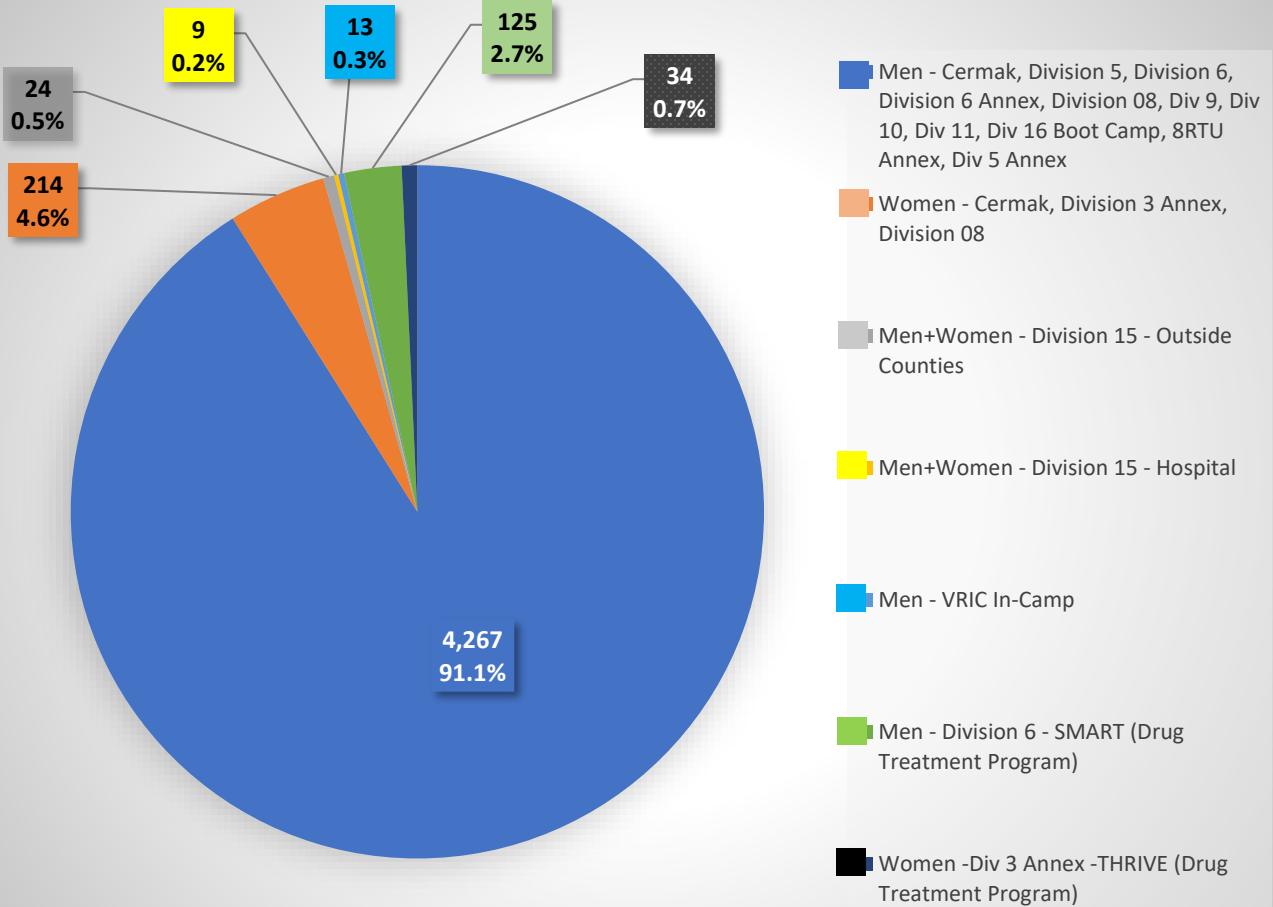

Sheriff's Daily Report

2/22/2024

Under the Custody of the Sheriff	
Total Male and Female	6,334
Jail Population	4,686
Community Corrections	1,648

Jail Population - Behind the Walls

Sheriff's Daily Report

2/22/2024

CCSO Population Demographics

In Confinement

Gender ID Distribution

Race Distribution

Age Distribution

Community Corrections

Gender ID Distribution

Race Distribution

Age Distribution