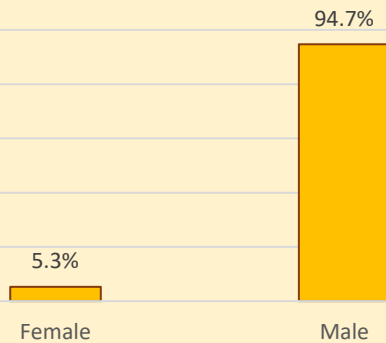

Sheriff's Daily Report

2/22/2024

Under the Custody of the Sheriff	
Total Male and Female	6,334
Jail Population	4,686
Community Corrections	1,648

Jail Population - Behind the Walls

Sheriff's Daily Report

2/22/2024

CCSO Population Demographics

In Confinement

Gender ID Distribution

Race Distribution

Age Distribution

Community Corrections

Gender ID Distribution

Race Distribution

Age Distribution