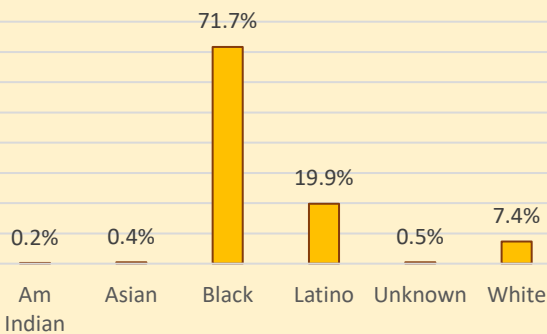

Sheriff's Daily Report

2/22/2024

Under the Custody of the Sheriff	
Total Male and Female	6,334
Jail Population	4,686
Community Corrections	1,648

Jail Population - Behind the Walls

Sheriff's Daily Report

2/22/2024

CCSO Population Demographics

In Confinement

Gender ID Distribution

Race Distribution

Age Distribution

Community Corrections

Gender ID Distribution

Race Distribution

Age Distribution