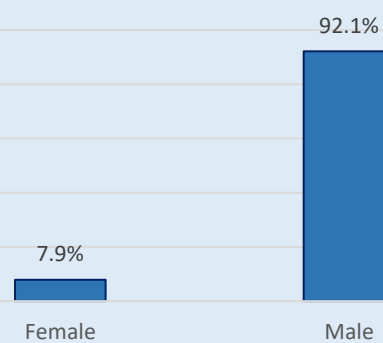

Sheriff's Daily Report

2/22/2024

Under the Custody of the Sheriff	
Total Male and Female	6,334
Jail Population	4,686
Community Corrections	1,648

Jail Population - Behind the Walls

Sheriff's Daily Report

2/22/2024

CCSO Population Demographics

In Confinement

Gender ID Distribution

Race Distribution

Age Distribution

Community Corrections

Gender ID Distribution

Race Distribution

Age Distribution