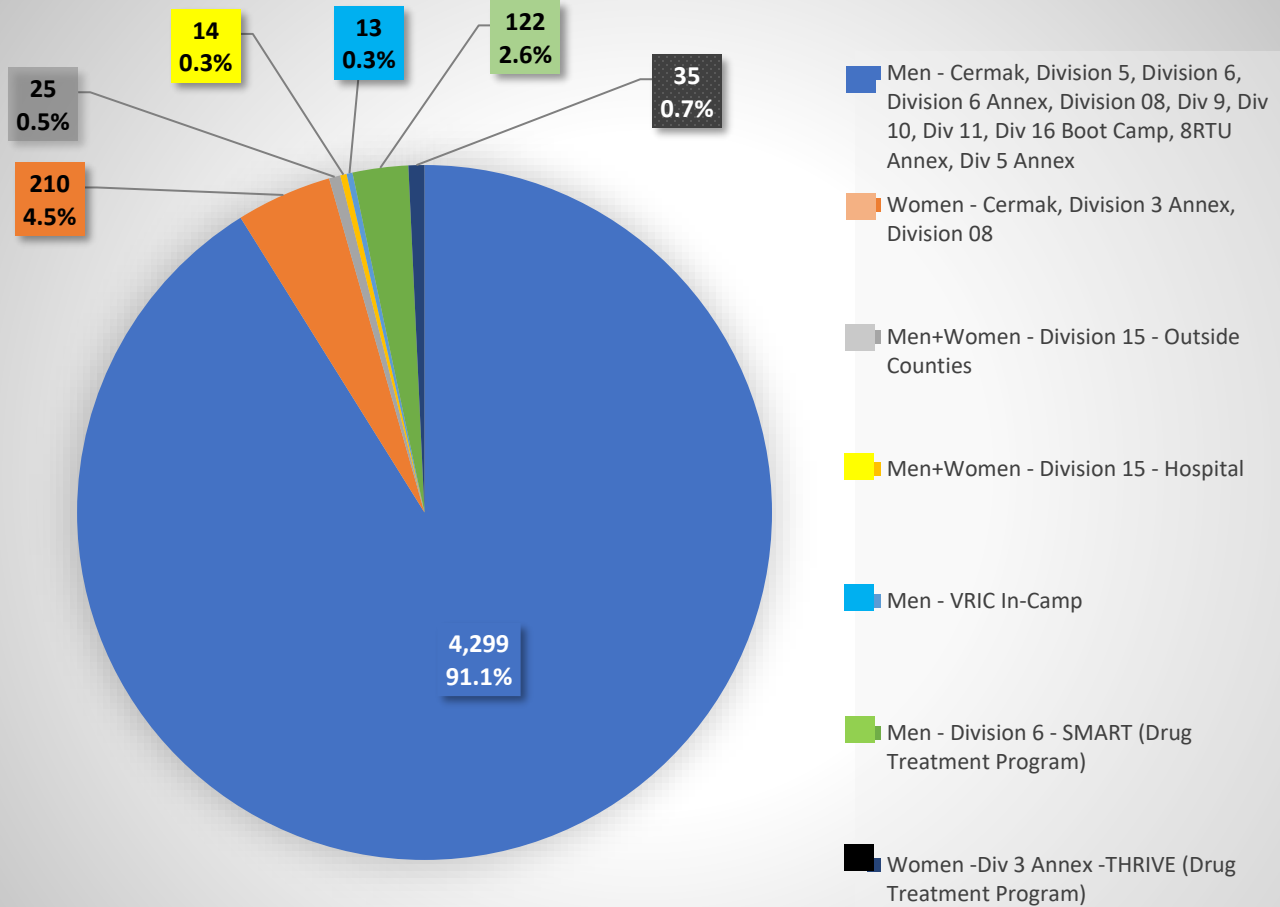

Sheriff's Daily Report

2/24/2024

Under the Custody of the Sheriff	
Total Male and Female	6,347
Jail Population	4,718
Community Corrections	1,629

Jail Population - Behind the Walls

Sheriff's Daily Report

2/24/2024

CCSO Population Demographics