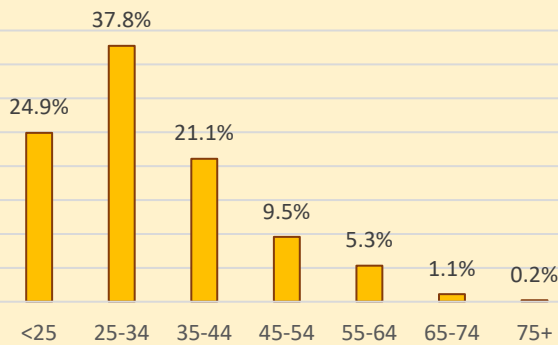

Sheriff's Daily Report

2/27/2024

Under the Custody of the Sheriff	
Total Male and Female	6,352
Jail Population	4,719
Community Corrections	1,633

Jail Population - Behind the Walls

Sheriff's Daily Report

2/27/2024

CCSO Population Demographics

In Confinement

Gender ID Distribution

Race Distribution

Age Distribution

Community Corrections

Gender ID Distribution

Race Distribution

Age Distribution