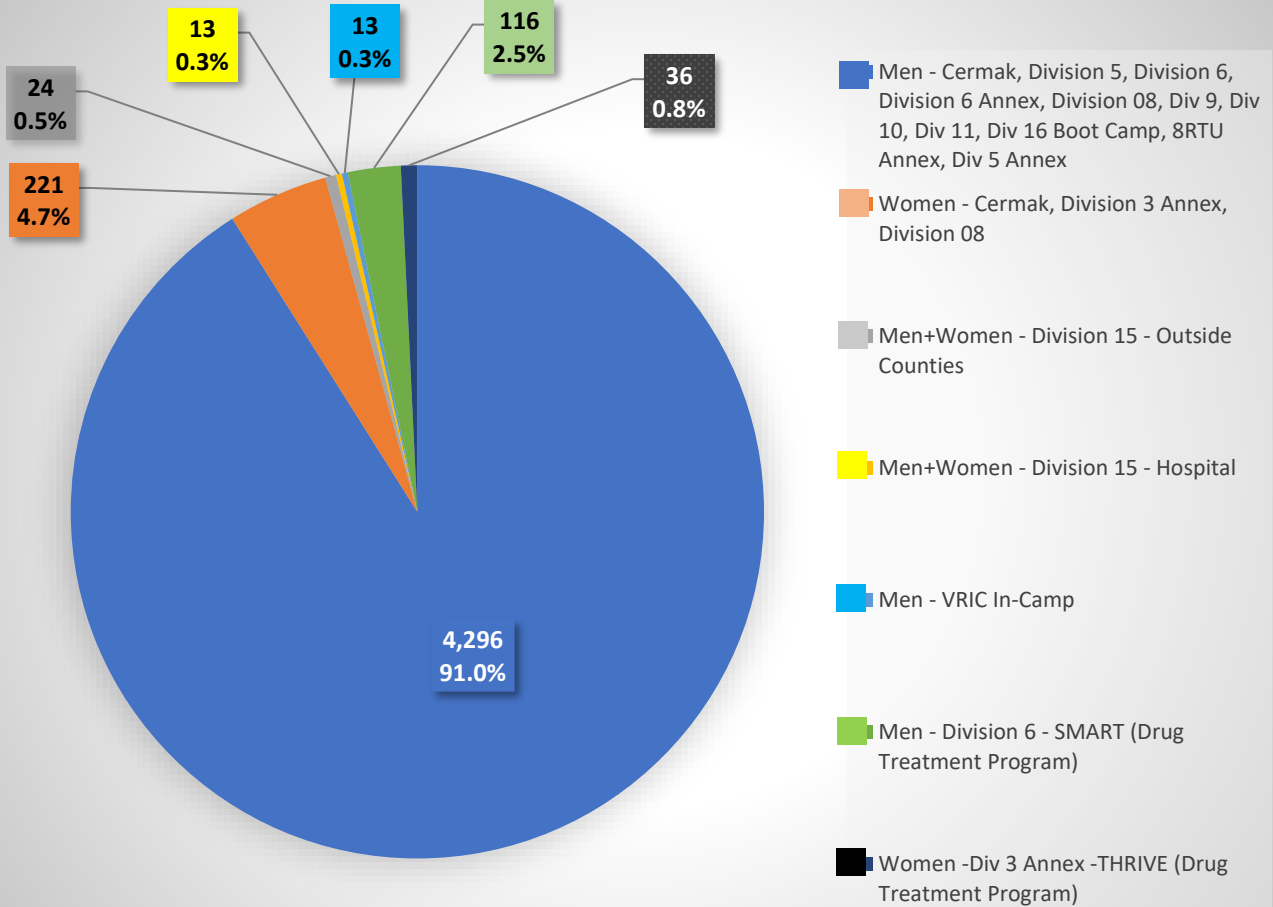

Sheriff's Daily Report

2/27/2024

Under the Custody of the Sheriff	
Total Male and Female	6,352
Jail Population	4,719
Community Corrections	1,633

Jail Population - Behind the Walls

Sheriff's Daily Report

2/27/2024

CCSO Population Demographics

In Confinement

Gender ID Distribution

Race Distribution

Age Distribution

Community Corrections

Gender ID Distribution

Race Distribution

Age Distribution