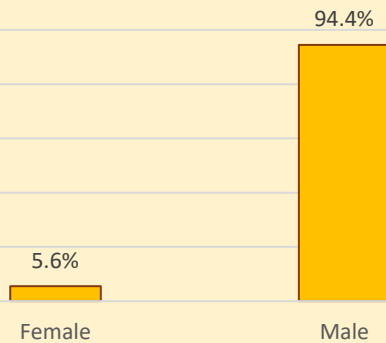

Sheriff's Daily Report

2/27/2024

Under the Custody of the Sheriff	
Total Male and Female	6,352
Jail Population	4,719
Community Corrections	1,633

Jail Population - Behind the Walls

Sheriff's Daily Report

2/27/2024

CCSO Population Demographics

In Confinement

Gender ID Distribution

Race Distribution

Age Distribution

Community Corrections

Gender ID Distribution

Race Distribution

Age Distribution