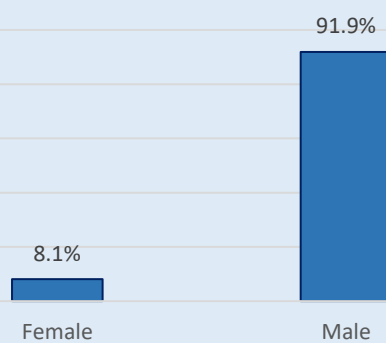

Sheriff's Daily Report

2/27/2024

Under the Custody of the Sheriff	
Total Male and Female	6,352
Jail Population	4,719
Community Corrections	1,633

Jail Population - Behind the Walls

Sheriff's Daily Report

2/27/2024

CCSO Population Demographics

In Confinement

Gender ID Distribution

Race Distribution

Age Distribution

Community Corrections

Gender ID Distribution

Race Distribution

Age Distribution