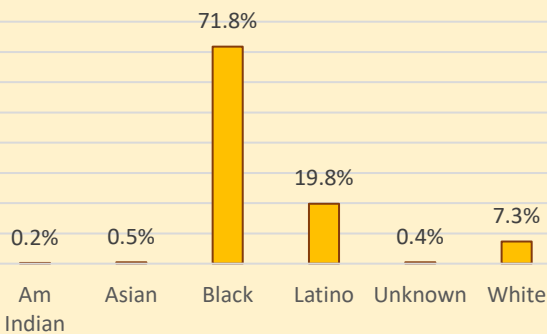

Sheriff's Daily Report

2/27/2024

Under the Custody of the Sheriff	
Total Male and Female	6,352
Jail Population	4,719
Community Corrections	1,633

Jail Population - Behind the Walls

Sheriff's Daily Report

2/27/2024

CCSO Population Demographics

In Confinement

Gender ID Distribution

Race Distribution

Age Distribution

Community Corrections

Gender ID Distribution

Race Distribution

Age Distribution