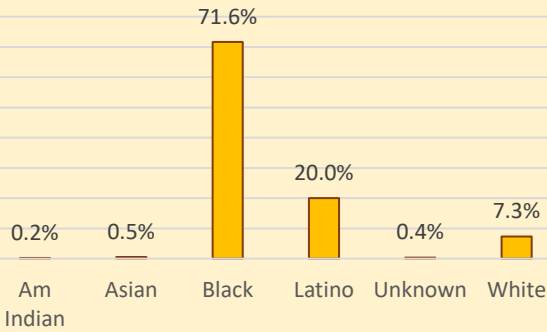

Sheriff's Daily Report

3/1/2024

Under the Custody of the Sheriff	
Total Male and Female	6,317
Jail Population	4,705
Community Corrections	1,612

Jail Population - Behind the Walls

Sheriff's Daily Report

3/1/2024

CCSO Population Demographics

In Confinement

Gender ID Distribution

Race Distribution

Age Distribution

Community Corrections

Gender ID Distribution

Race Distribution

Age Distribution