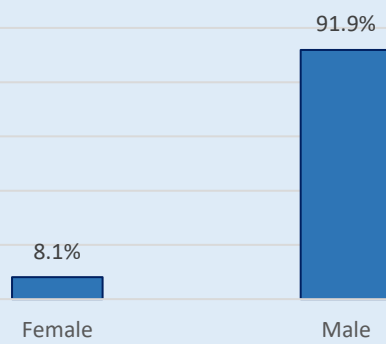

Sheriff's Daily Report

3/1/2024

Under the Custody of the Sheriff	
Total Male and Female	6,317
Jail Population	4,705
Community Corrections	1,612

Jail Population - Behind the Walls

Sheriff's Daily Report

3/1/2024

CCSO Population Demographics

In Confinement

Gender ID Distribution

Race Distribution

Age Distribution

Community Corrections

Gender ID Distribution

Race Distribution

Age Distribution