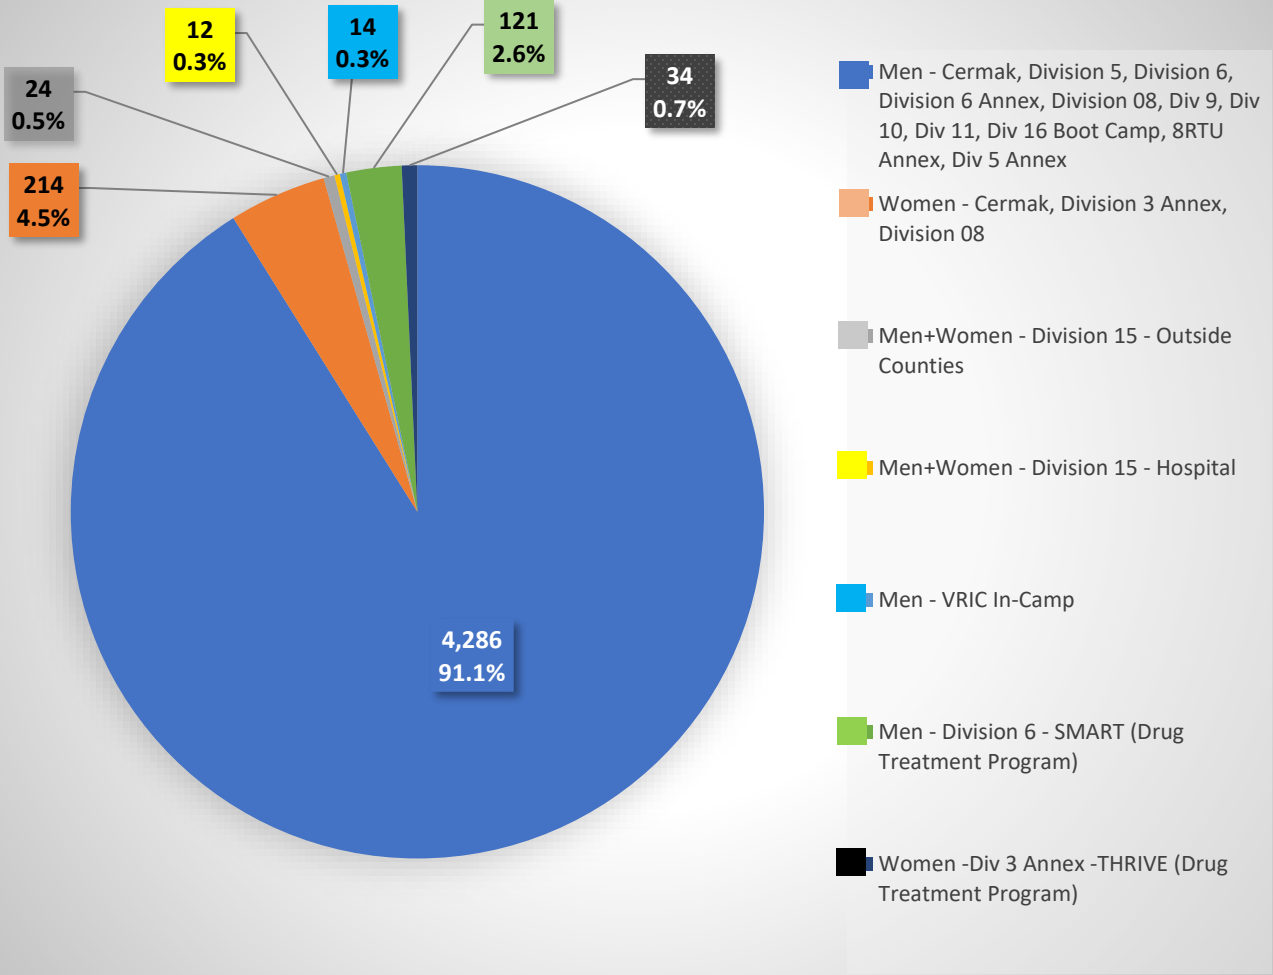

Sheriff's Daily Report

3/1/2024

Under the Custody of the Sheriff	
Total Male and Female	6,317
Jail Population	4,705
Community Corrections	1,612

Jail Population - Behind the Walls

Sheriff's Daily Report

3/1/2024

CCSO Population Demographics

In Confinement

Gender ID Distribution

Race Distribution

Age Distribution

Community Corrections

Gender ID Distribution

Race Distribution

Age Distribution