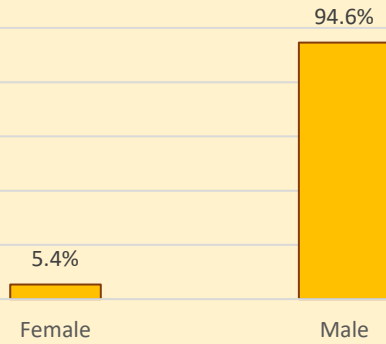

Sheriff's Daily Report

3/1/2024

Under the Custody of the Sheriff	
Total Male and Female	6,317
Jail Population	4,705
Community Corrections	1,612

Jail Population - Behind the Walls

Sheriff's Daily Report

3/1/2024

CCSO Population Demographics

In Confinement

Gender ID Distribution

Race Distribution

Age Distribution

Community Corrections

Gender ID Distribution

Race Distribution

Age Distribution