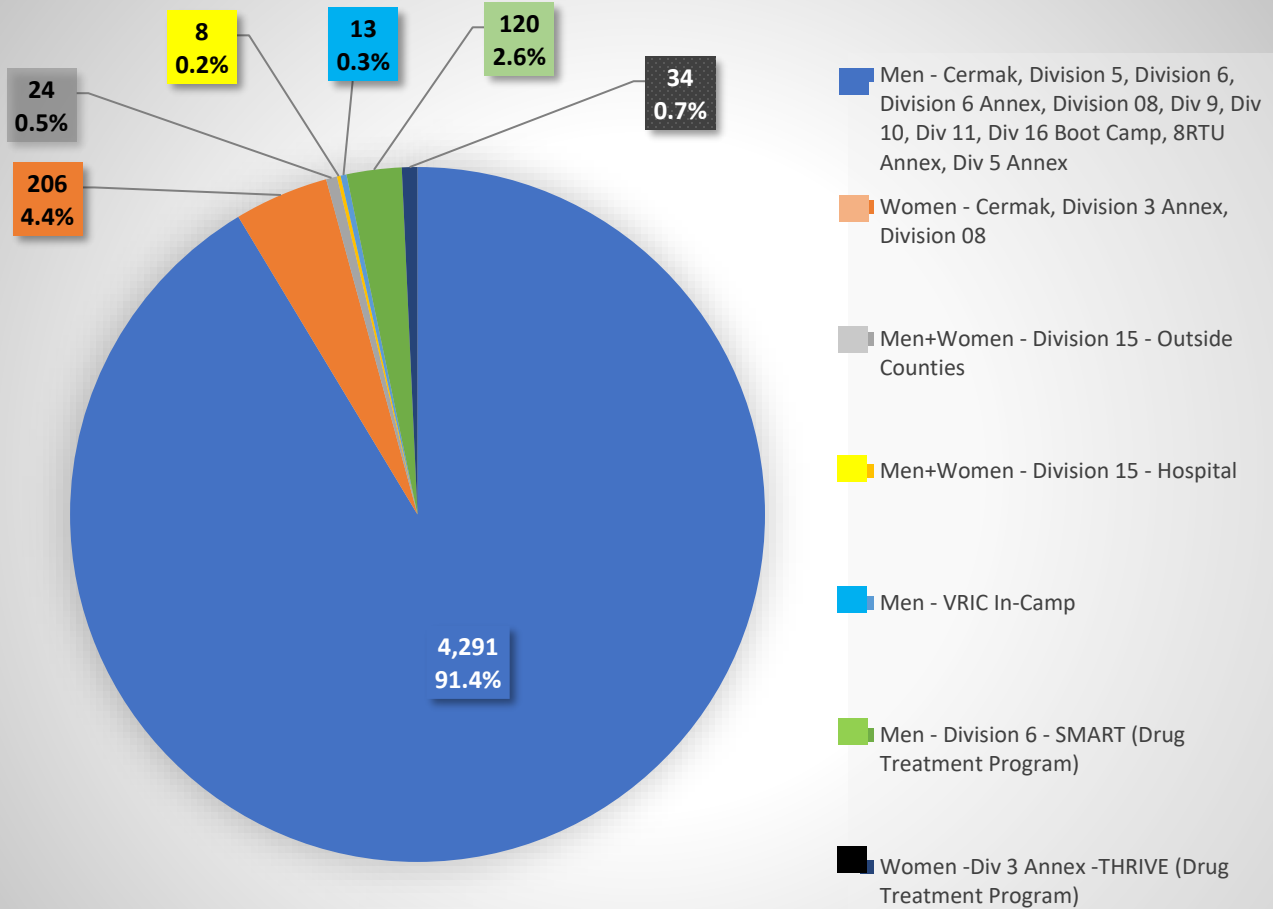

# Sheriff's Daily Report

## 3/2/2024

Under the Custody of the Sheriff	
Total Male and Female	<b>6,305</b>
Jail Population	4,696
Community Corrections	1,609

### Jail Population - Behind the Walls