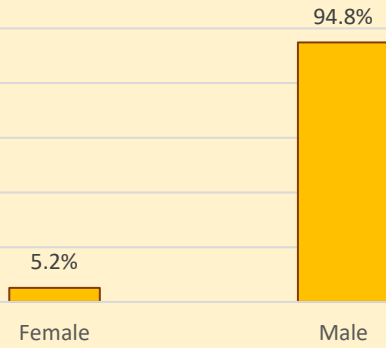

CCSO Population Demographics

In Confinement

Gender ID Distribution