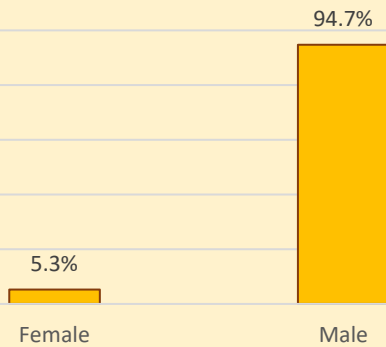

CCSO Population Demographics

In Confinement

Gender ID Distribution