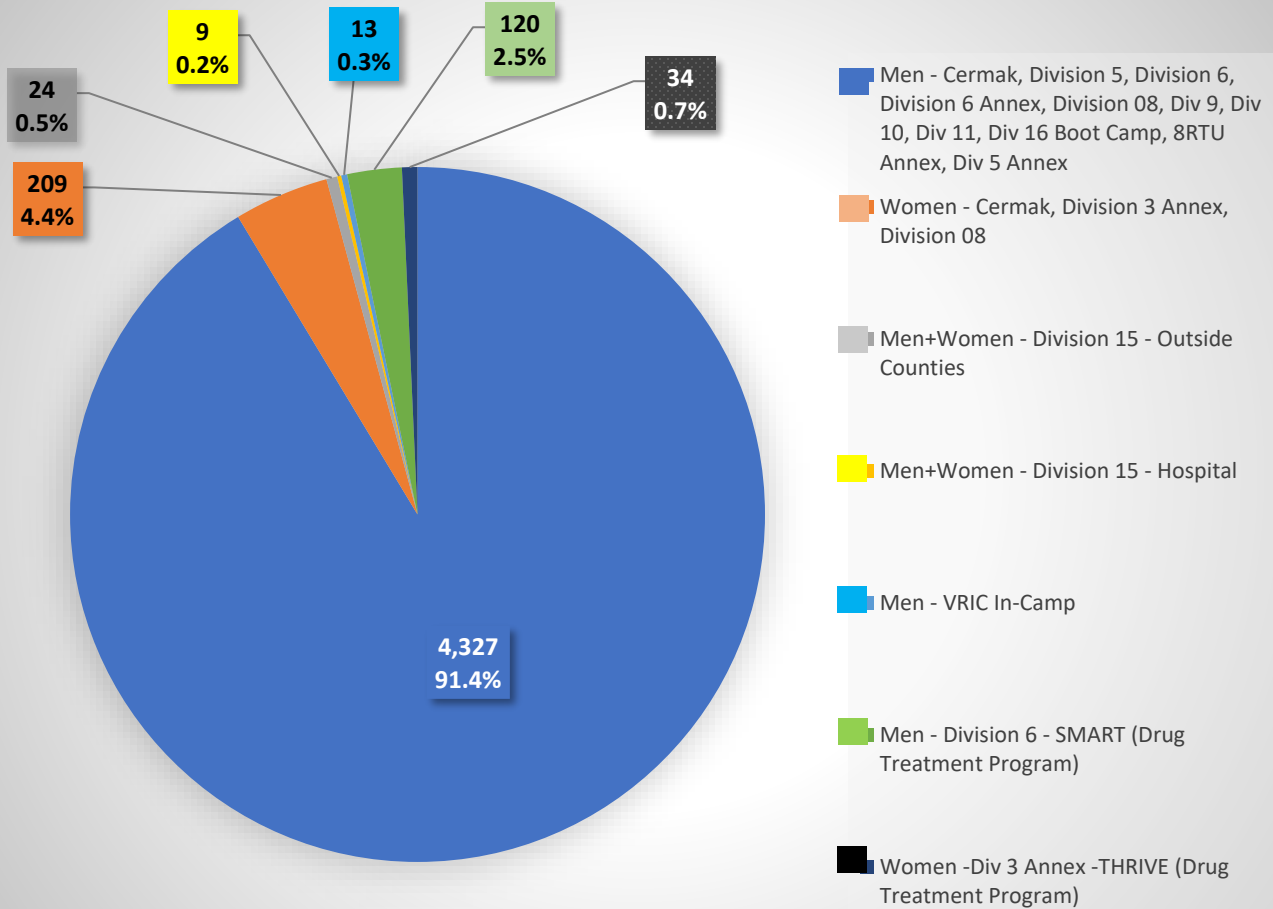

# Sheriff's Daily Report

## 3/3/2024

Under the Custody of the Sheriff	
Total Male and Female	6,346
Jail Population	4,736
Community Corrections	1,610

### Jail Population - Behind the Walls