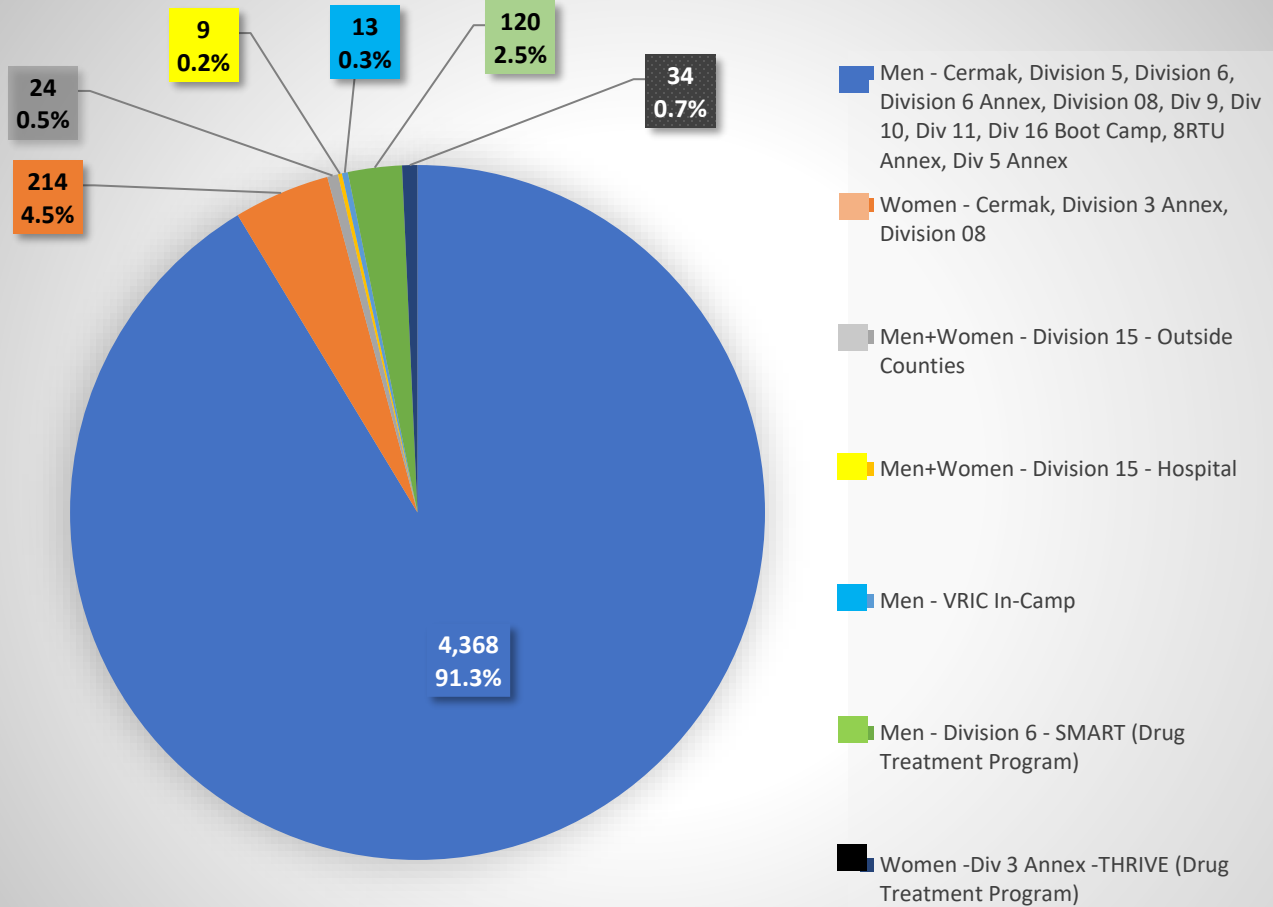

Sheriff's Daily Report

3/4/2024

Under the Custody of the Sheriff	
Total Male and Female	6,399
Jail Population	4,782
Community Corrections	1,617

Jail Population - Behind the Walls

Sheriff's Daily Report

3/4/2024

CCSO Population Demographics

In Confinement

Gender ID Distribution

Race Distribution

Age Distribution

Community Corrections

Gender ID Distribution

Race Distribution

Age Distribution