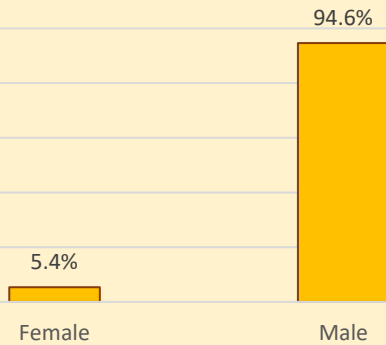

Sheriff's Daily Report

3/4/2024

Under the Custody of the Sheriff	
Total Male and Female	6,399
Jail Population	4,782
Community Corrections	1,617

Jail Population - Behind the Walls

Sheriff's Daily Report

3/4/2024

CCSO Population Demographics

In Confinement

Gender ID Distribution

Race Distribution

Age Distribution

Community Corrections

Gender ID Distribution

Race Distribution

Age Distribution