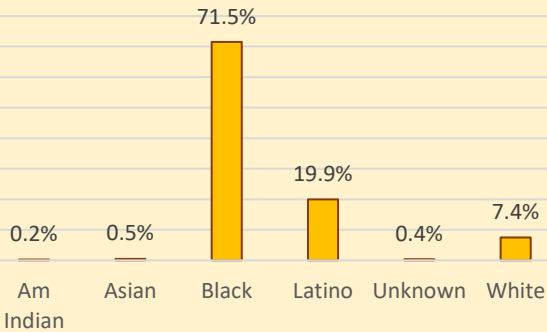

Sheriff's Daily Report

3/4/2024

Under the Custody of the Sheriff	
Total Male and Female	6,399
Jail Population	4,782
Community Corrections	1,617

Jail Population - Behind the Walls

Sheriff's Daily Report

3/4/2024

CCSO Population Demographics

In Confinement

Gender ID Distribution

Race Distribution

Age Distribution

Community Corrections

Gender ID Distribution

Race Distribution

Age Distribution