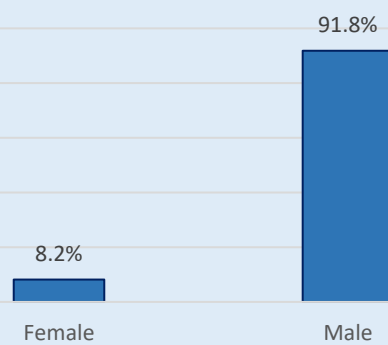

Sheriff's Daily Report

3/4/2024

Under the Custody of the Sheriff	
Total Male and Female	6,399
Jail Population	4,782
Community Corrections	1,617

Jail Population - Behind the Walls

Sheriff's Daily Report

3/4/2024

CCSO Population Demographics

In Confinement

Gender ID Distribution

Race Distribution

Age Distribution

Community Corrections

Gender ID Distribution

Race Distribution

Age Distribution