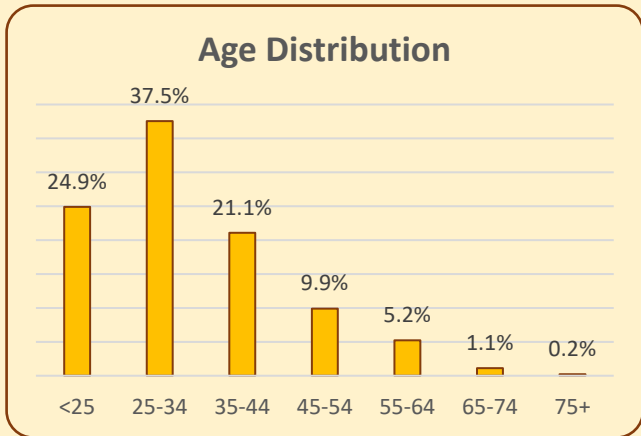

Sheriff's Daily Report

3/13/2024

CCSO Population Demographics

In Confinement