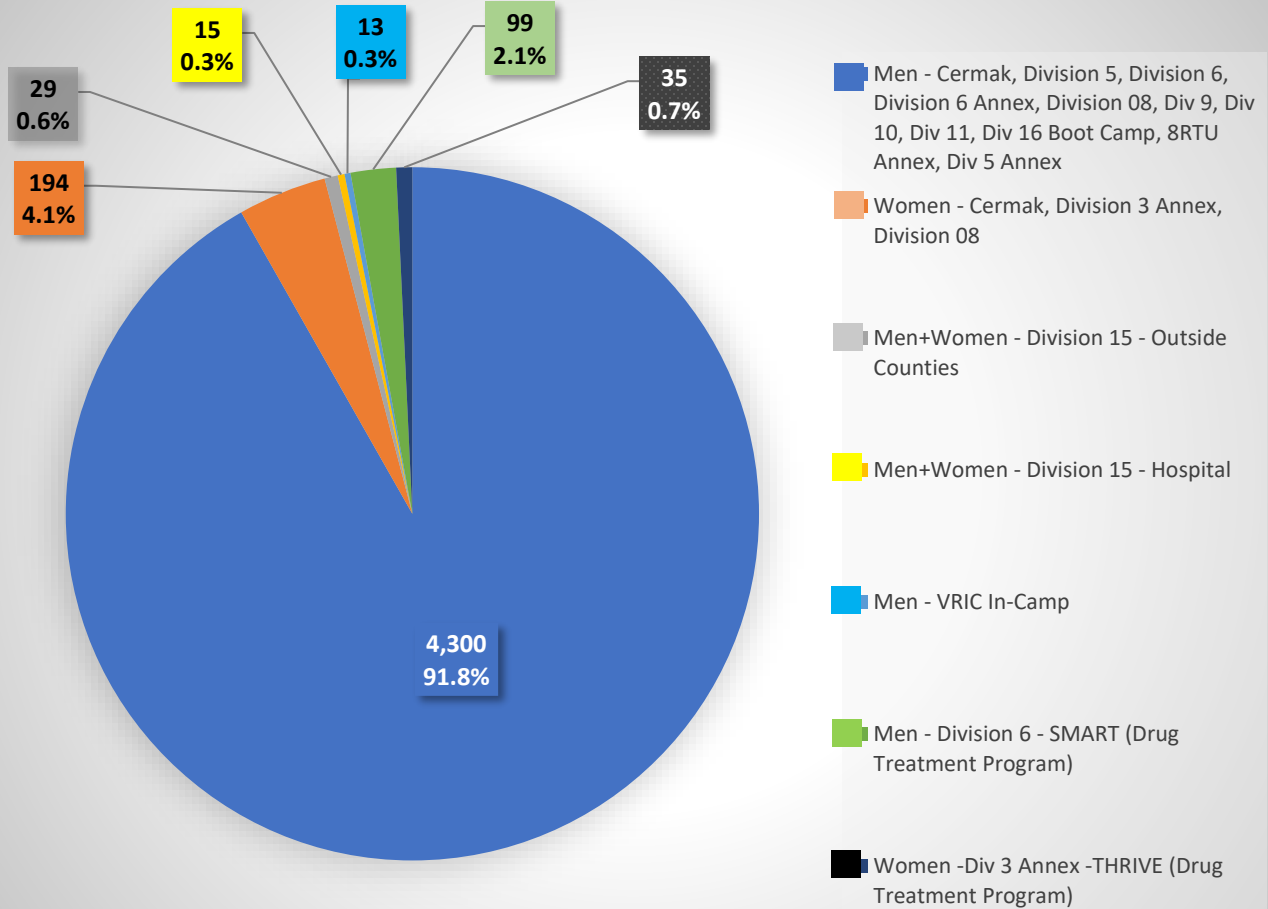

Sheriff's Daily Report

3/13/2024

Under the Custody of the Sheriff	
Total Male and Female	6,308
Jail Population	4,685
Community Corrections	1,623

Jail Population - Behind the Walls

Sheriff's Daily Report

3/13/2024

CCSO Population Demographics

In Confinement

Community Corrections