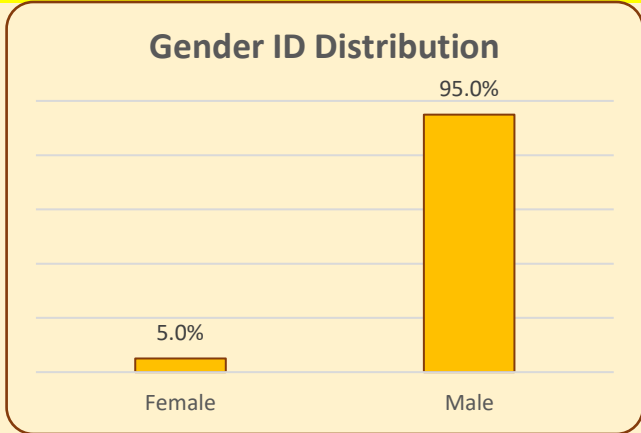

Sheriff's Daily Report

3/13/2024

CCSO Population Demographics

In Confinement