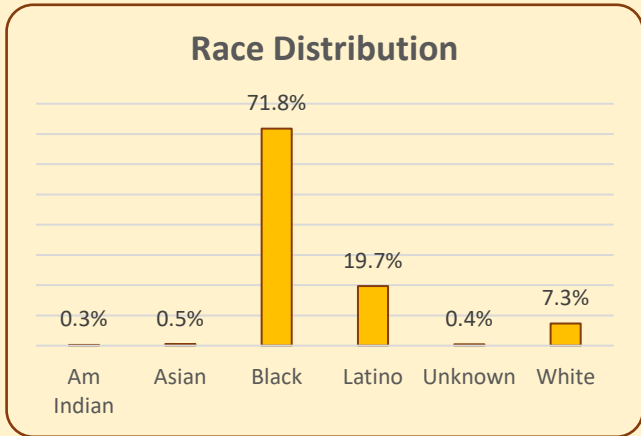

Sheriff's Daily Report

3/13/2024

CCSO Population Demographics

In Confinement