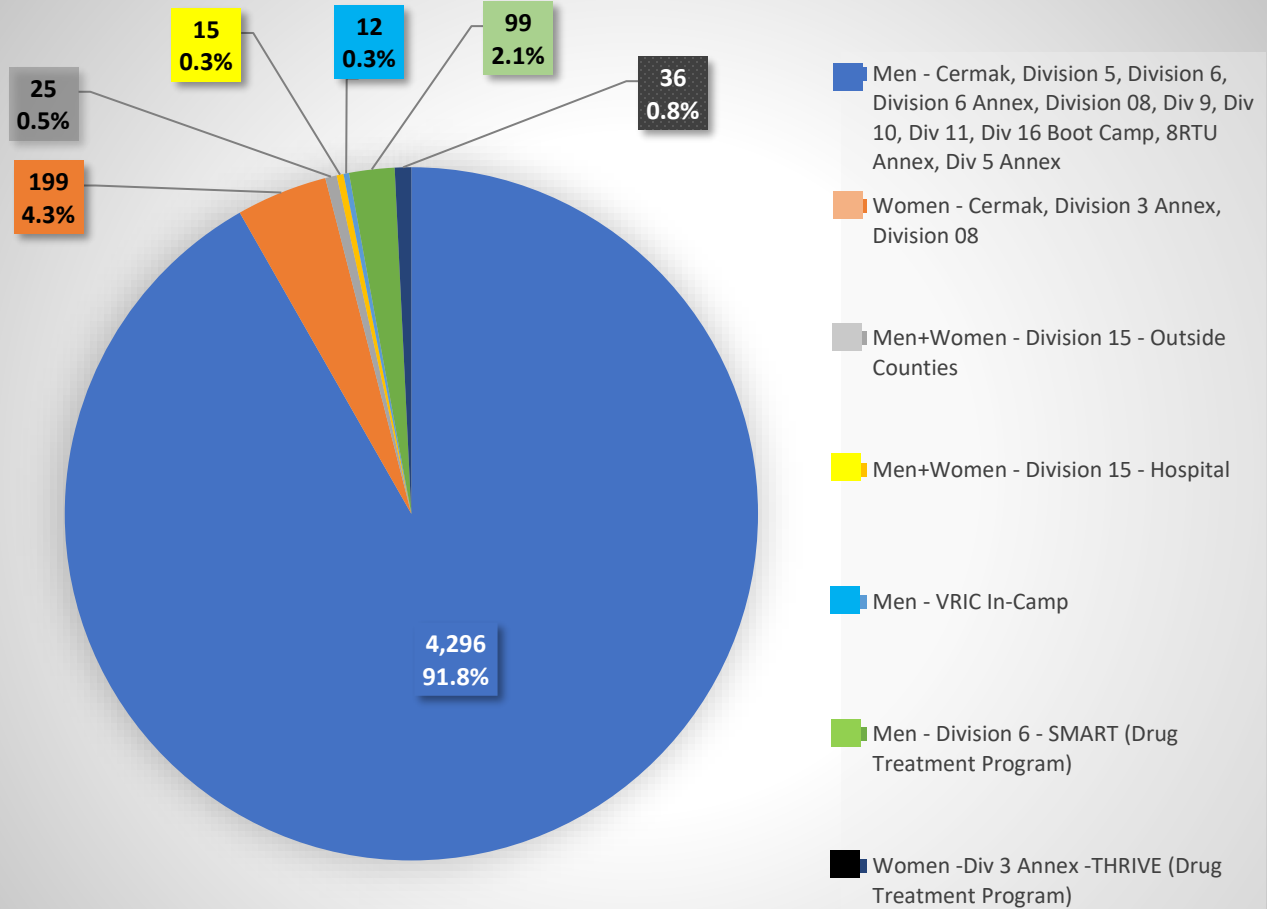

# Sheriff's Daily Report

## 3/14/2024

Under the Custody of the Sheriff	
<b>Total Male and Female</b>	<b>6,303</b>
Jail Population	4,682
Community Corrections	1,621

### Jail Population - Behind the Walls

## CCSO Population Demographics