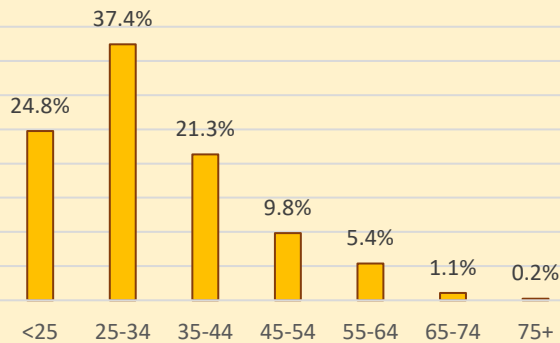

Sheriff's Daily Report

3/16/2024

Under the Custody of the Sheriff	
Total Male and Female	6,318
Jail Population	4,700
Community Corrections	1,618

Jail Population - Behind the Walls

Sheriff's Daily Report

3/16/2024

CCSO Population Demographics

In Confinement

Gender ID Distribution

Race Distribution

Age Distribution

Community Corrections

Gender ID Distribution

Race Distribution

Age Distribution