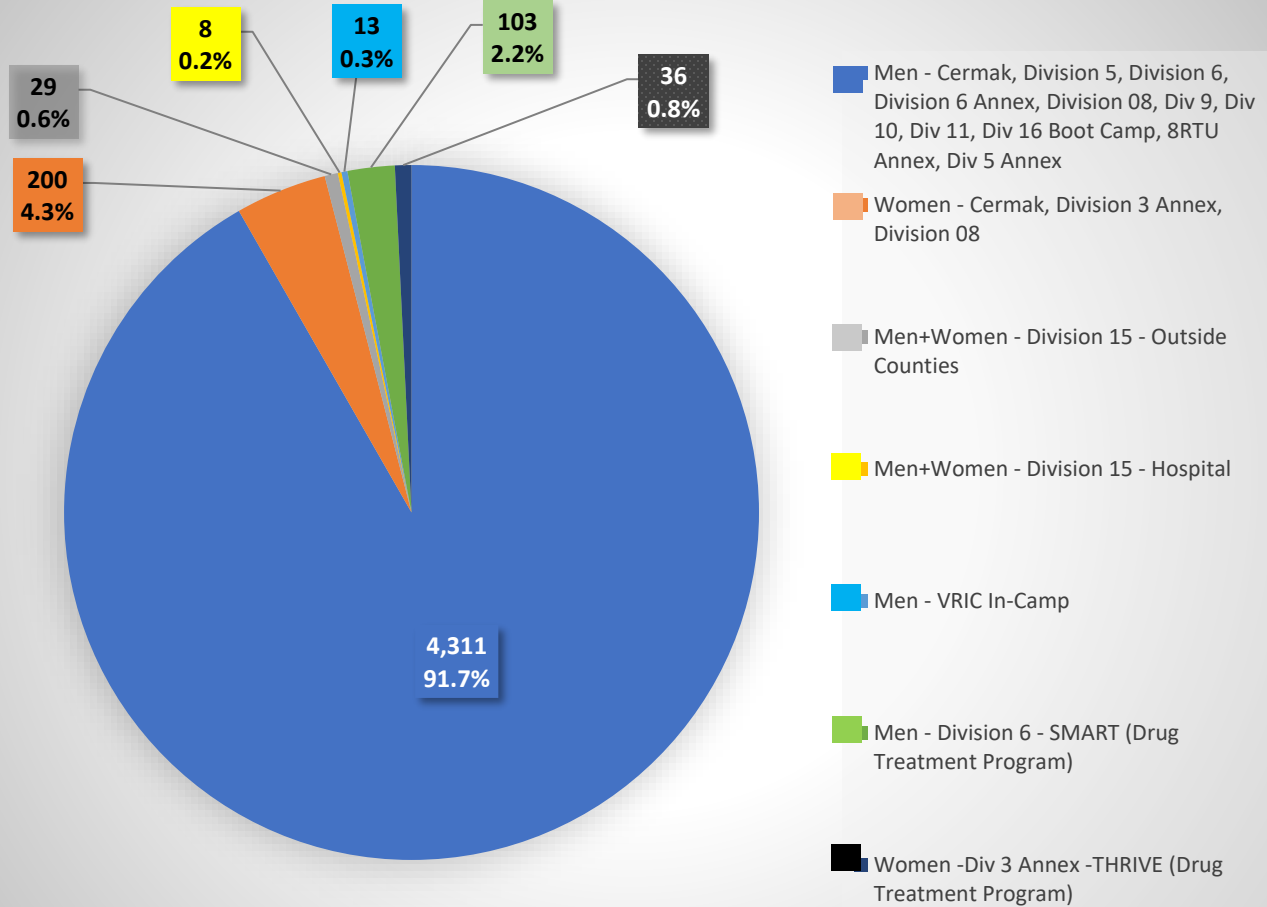

Sheriff's Daily Report

3/16/2024

Under the Custody of the Sheriff	
Total Male and Female	6,318
Jail Population	4,700
Community Corrections	1,618

Jail Population - Behind the Walls

Sheriff's Daily Report

3/16/2024

CCSO Population Demographics

In Confinement

Gender ID Distribution

Race Distribution

Age Distribution

Community Corrections

Gender ID Distribution

Race Distribution

Age Distribution