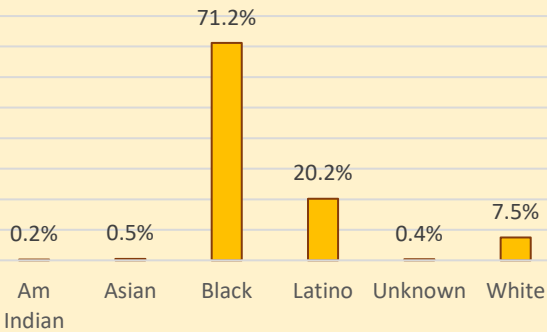

Sheriff's Daily Report

3/16/2024

Under the Custody of the Sheriff	
Total Male and Female	6,318
Jail Population	4,700
Community Corrections	1,618

Jail Population - Behind the Walls

Sheriff's Daily Report

3/16/2024

CCSO Population Demographics

In Confinement

Gender ID Distribution

Race Distribution

Age Distribution

Community Corrections

Gender ID Distribution

Race Distribution

Age Distribution