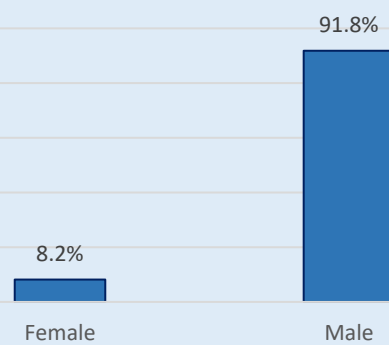

Sheriff's Daily Report

3/16/2024

Under the Custody of the Sheriff	
Total Male and Female	6,318
Jail Population	4,700
Community Corrections	1,618

Jail Population - Behind the Walls

Sheriff's Daily Report

3/16/2024

CCSO Population Demographics

In Confinement

Gender ID Distribution

Race Distribution

Age Distribution

Community Corrections

Gender ID Distribution

Race Distribution

Age Distribution