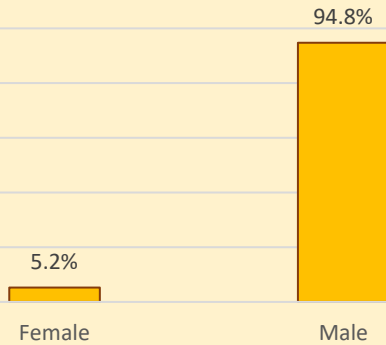

Sheriff's Daily Report

3/16/2024

Under the Custody of the Sheriff	
Total Male and Female	6,318
Jail Population	4,700
Community Corrections	1,618

Jail Population - Behind the Walls

Sheriff's Daily Report

3/16/2024

CCSO Population Demographics

In Confinement

Gender ID Distribution

Race Distribution

Age Distribution

Community Corrections

Gender ID Distribution

Race Distribution

Age Distribution