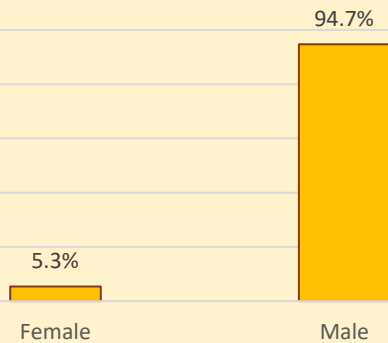

Sheriff's Daily Report

3/18/2024

Under the Custody of the Sheriff	
Total Male and Female	6,401
Jail Population	4,780
Community Corrections	1,621

Jail Population - Behind the Walls

Sheriff's Daily Report

3/18/2024

CCSO Population Demographics

In Confinement

Gender ID Distribution

Race Distribution

Age Distribution

Community Corrections

Gender ID Distribution

Race Distribution

Age Distribution