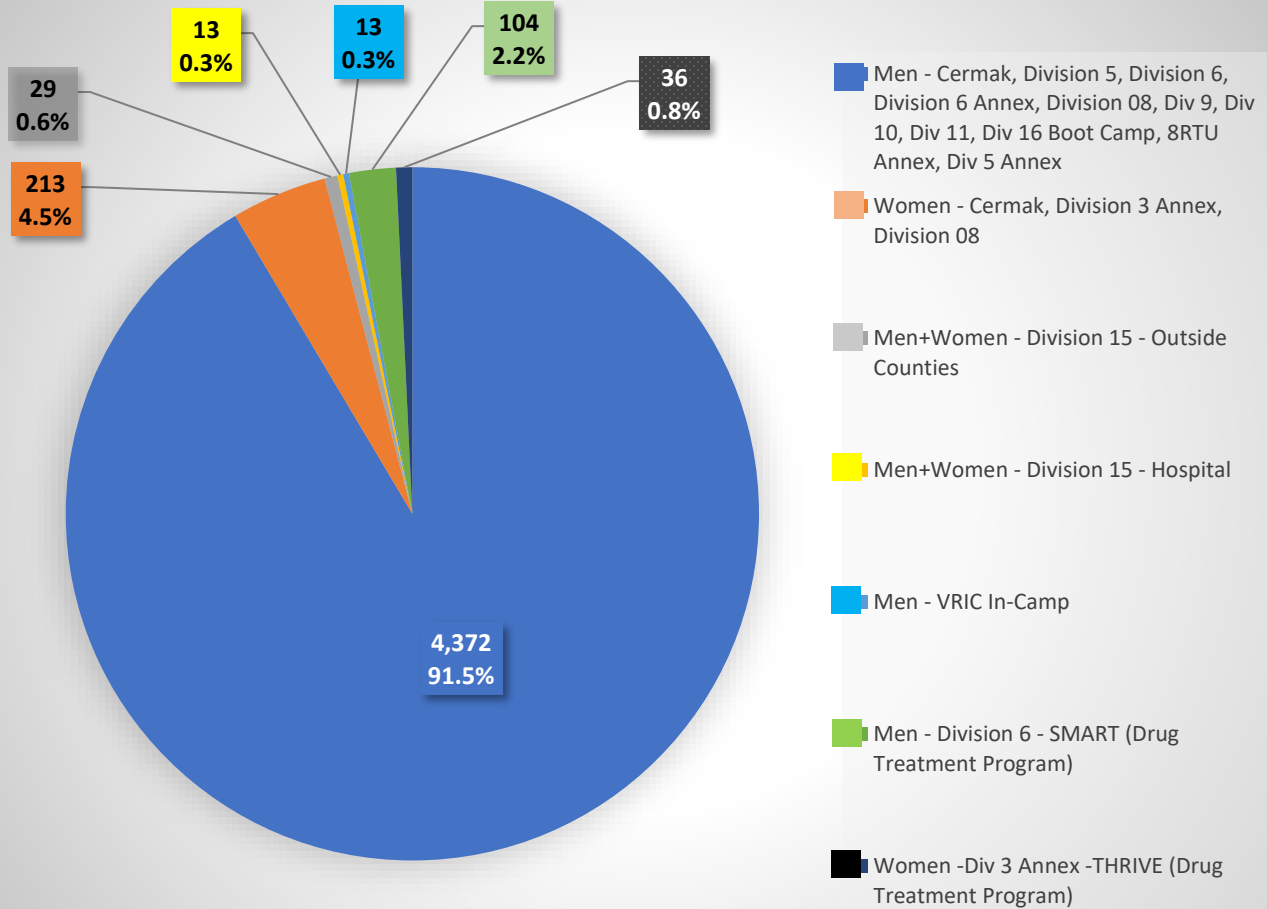

Sheriff's Daily Report

3/18/2024

Under the Custody of the Sheriff	
Total Male and Female	6,401
Jail Population	4,780
Community Corrections	1,621

Jail Population - Behind the Walls

Sheriff's Daily Report

3/18/2024

CCSO Population Demographics

In Confinement

Gender ID Distribution

Race Distribution

Age Distribution

Community Corrections

Gender ID Distribution

Race Distribution

Age Distribution