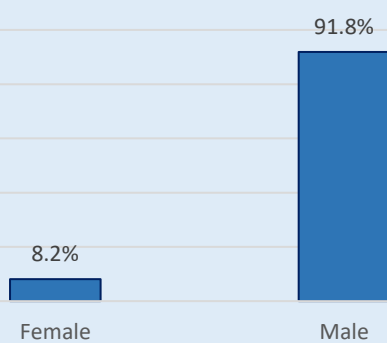

Sheriff's Daily Report

3/18/2024

Under the Custody of the Sheriff	
Total Male and Female	6,401
Jail Population	4,780
Community Corrections	1,621

Jail Population - Behind the Walls

Sheriff's Daily Report

3/18/2024

CCSO Population Demographics

In Confinement

Gender ID Distribution

Race Distribution

Age Distribution

Community Corrections

Gender ID Distribution

Race Distribution

Age Distribution