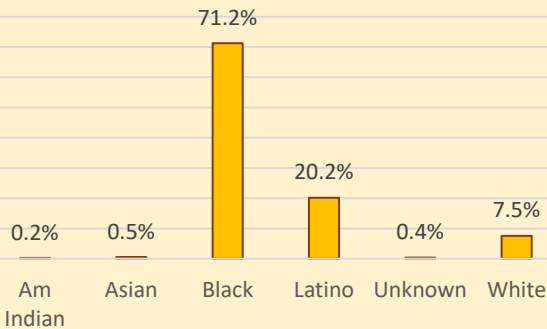

Sheriff's Daily Report

3/18/2024

Under the Custody of the Sheriff	
Total Male and Female	6,401
Jail Population	4,780
Community Corrections	1,621

Jail Population - Behind the Walls

Sheriff's Daily Report

3/18/2024

CCSO Population Demographics

In Confinement

Gender ID Distribution

Race Distribution

Age Distribution

Community Corrections

Gender ID Distribution

Race Distribution

Age Distribution