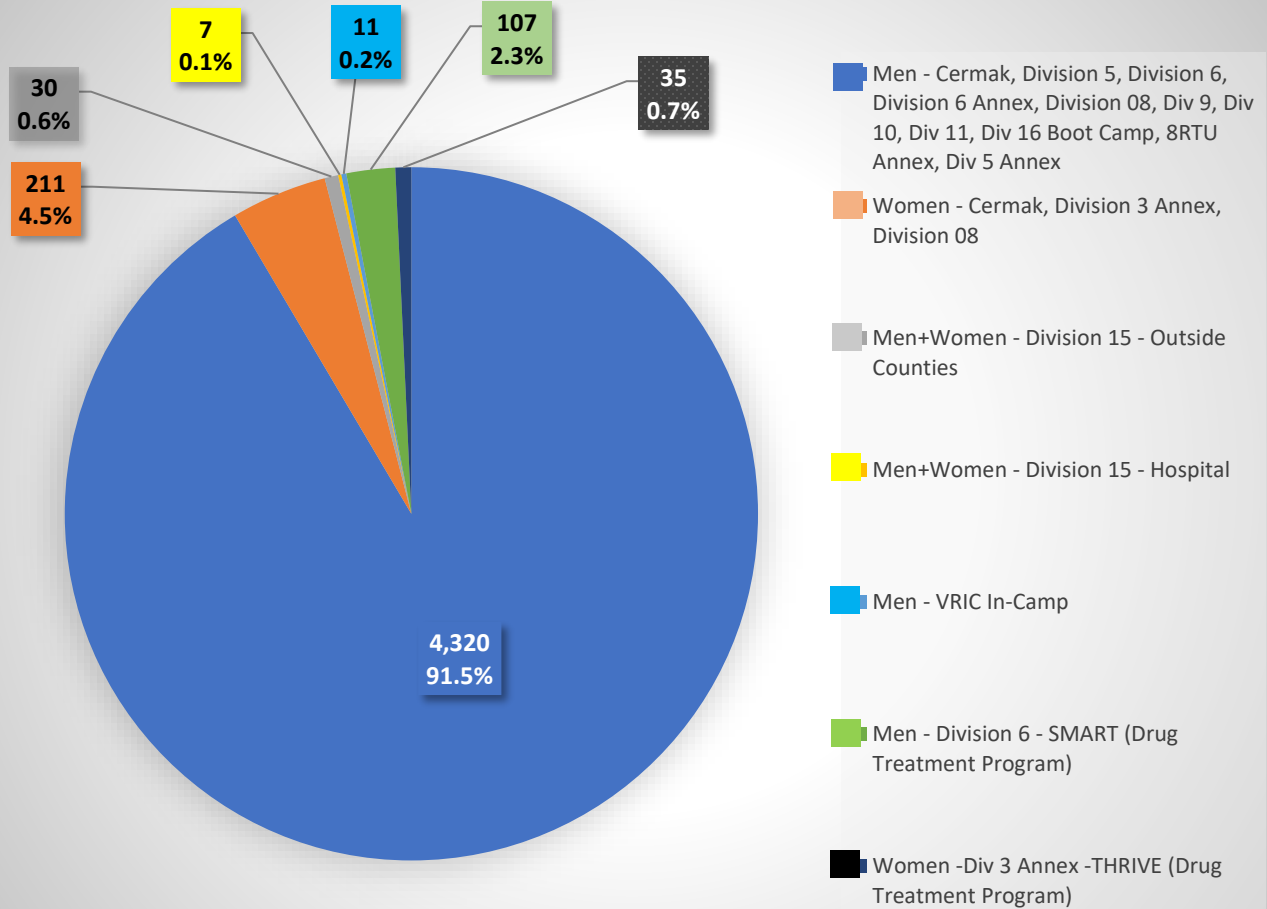

Sheriff's Daily Report

3/28/2024

Under the Custody of the Sheriff	
Total Male and Female	6,323
Jail Population	4,721
Community Corrections	1,602

Jail Population - Behind the Walls

Sheriff's Daily Report

3/28/2024

CCSO Population Demographics

In Confinement

Gender ID Distribution

Race Distribution

Age Distribution

Community Corrections

Gender ID Distribution

Race Distribution

Age Distribution