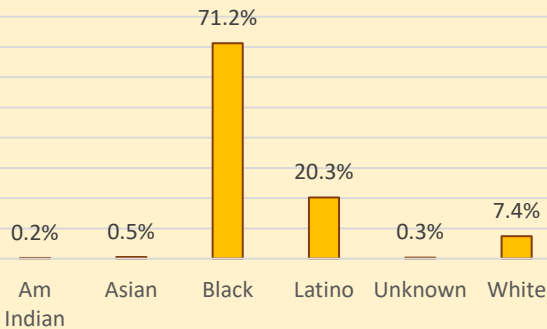

Sheriff's Daily Report

3/28/2024

Under the Custody of the Sheriff	
Total Male and Female	6,323
Jail Population	4,721
Community Corrections	1,602

Jail Population - Behind the Walls

Sheriff's Daily Report

3/28/2024

CCSO Population Demographics

In Confinement

Gender ID Distribution

Race Distribution

Age Distribution

Community Corrections

Gender ID Distribution

Race Distribution

Age Distribution