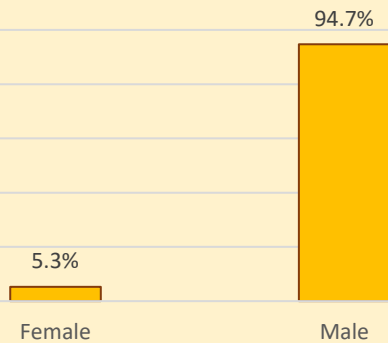

Sheriff's Daily Report

3/28/2024

Under the Custody of the Sheriff	
Total Male and Female	6,323
Jail Population	4,721
Community Corrections	1,602

Jail Population - Behind the Walls

Sheriff's Daily Report

3/28/2024

CCSO Population Demographics

In Confinement

Gender ID Distribution

Race Distribution

Age Distribution

Community Corrections

Gender ID Distribution

Race Distribution

Age Distribution