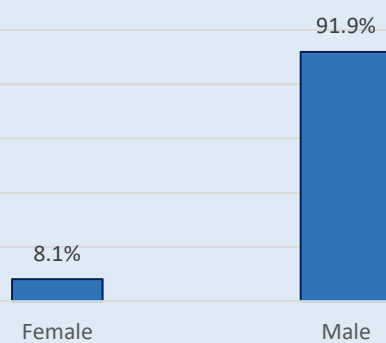

Sheriff's Daily Report

3/28/2024

Under the Custody of the Sheriff	
Total Male and Female	6,323
Jail Population	4,721
Community Corrections	1,602

Jail Population - Behind the Walls

Sheriff's Daily Report

3/28/2024

CCSO Population Demographics

In Confinement

Gender ID Distribution

Race Distribution

Age Distribution

Community Corrections

Gender ID Distribution

Race Distribution

Age Distribution