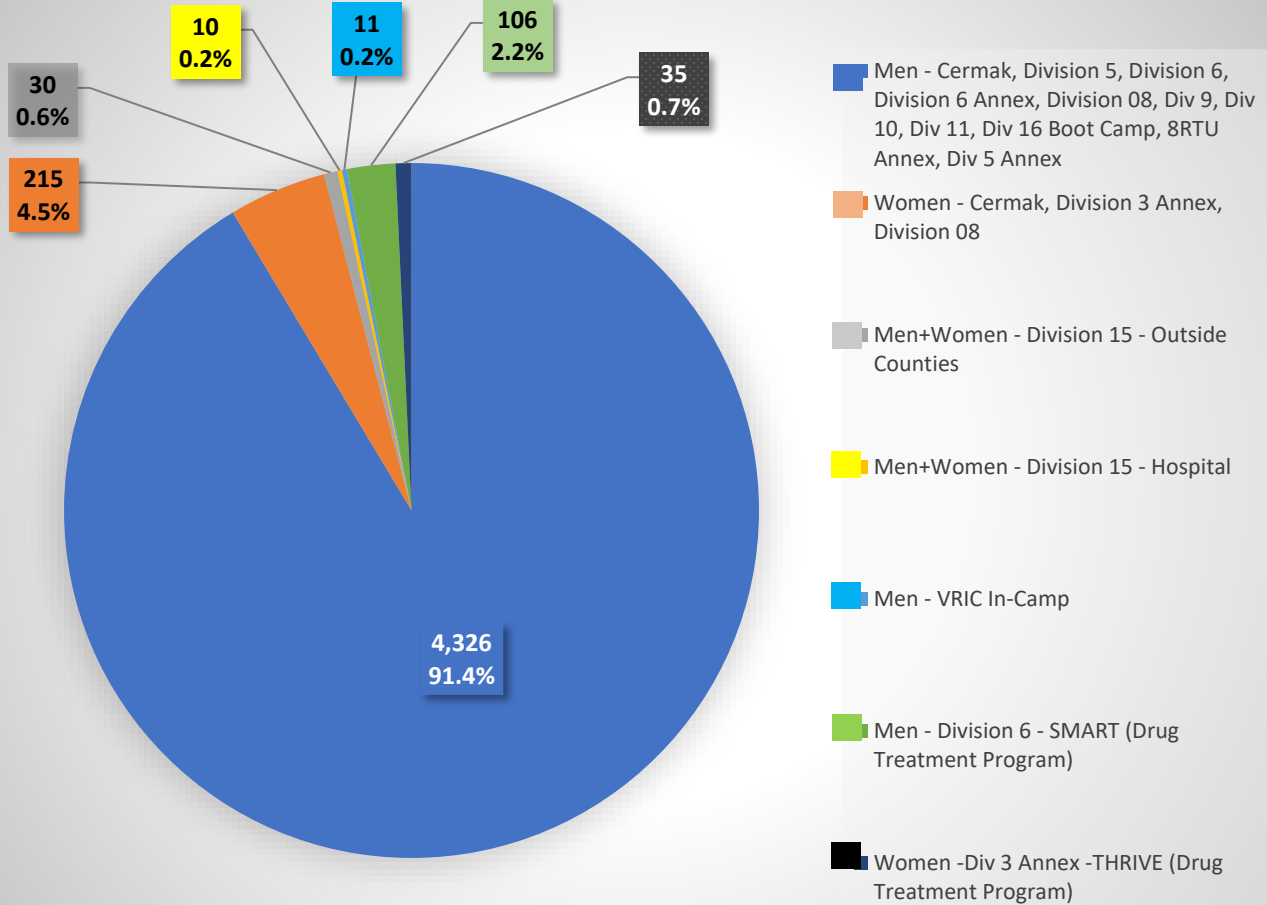

Sheriff's Daily Report

3/29/2024

Under the Custody of the Sheriff	
Total Male and Female	6,327
Jail Population	4,733
Community Corrections	1,594

Jail Population - Behind the Walls

Sheriff's Daily Report

3/29/2024

CCSO Population Demographics