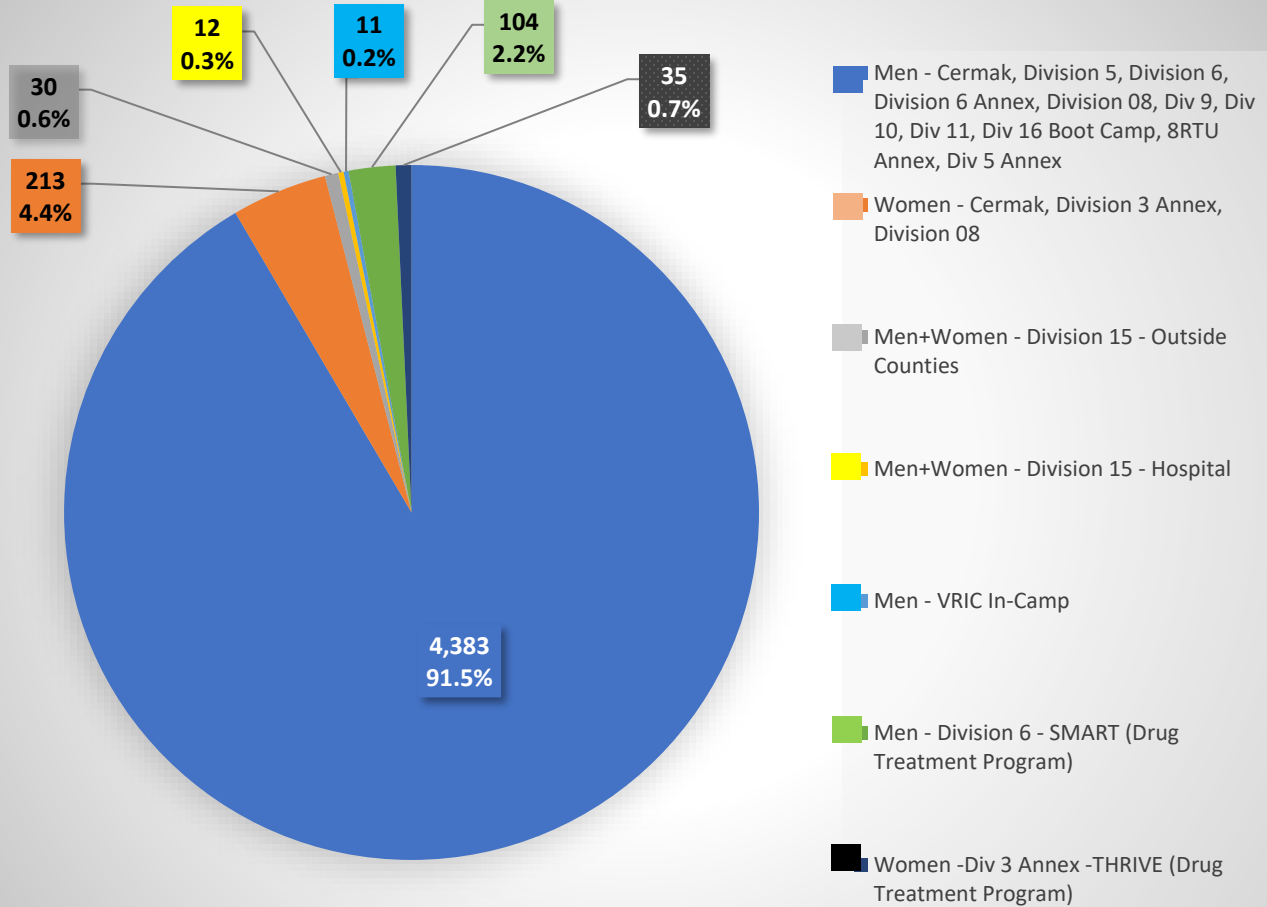

Sheriff's Daily Report

3/31/2024

Under the Custody of the Sheriff	
Total Male and Female	6,395
Jail Population	4,788
Community Corrections	1,607

Jail Population - Behind the Walls

Sheriff's Daily Report

3/31/2024

CCSO Population Demographics

In Confinement

Gender ID Distribution

Race Distribution

Age Distribution

Community Corrections

Gender ID Distribution

Race Distribution

Age Distribution