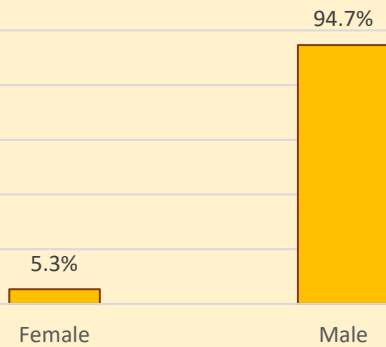

Sheriff's Daily Report

3/31/2024

Under the Custody of the Sheriff	
Total Male and Female	6,395
Jail Population	4,788
Community Corrections	1,607

Jail Population - Behind the Walls

Sheriff's Daily Report

3/31/2024

CCSO Population Demographics

In Confinement

Gender ID Distribution

Race Distribution

Age Distribution

Community Corrections

Gender ID Distribution

Race Distribution

Age Distribution