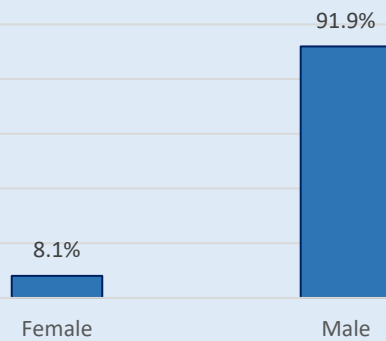

Sheriff's Daily Report

3/31/2024

Under the Custody of the Sheriff	
Total Male and Female	6,395
Jail Population	4,788
Community Corrections	1,607

Jail Population - Behind the Walls

Sheriff's Daily Report

3/31/2024

CCSO Population Demographics

In Confinement

Gender ID Distribution

Race Distribution

Age Distribution

Community Corrections

Gender ID Distribution

Race Distribution

Age Distribution