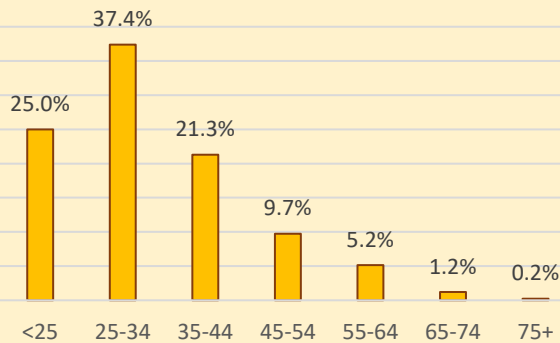

Sheriff's Daily Report

3/31/2024

Under the Custody of the Sheriff	
Total Male and Female	6,395
Jail Population	4,788
Community Corrections	1,607

Jail Population - Behind the Walls

Sheriff's Daily Report

3/31/2024

CCSO Population Demographics

In Confinement

Gender ID Distribution

Race Distribution

Age Distribution

Community Corrections

Gender ID Distribution

Race Distribution

Age Distribution