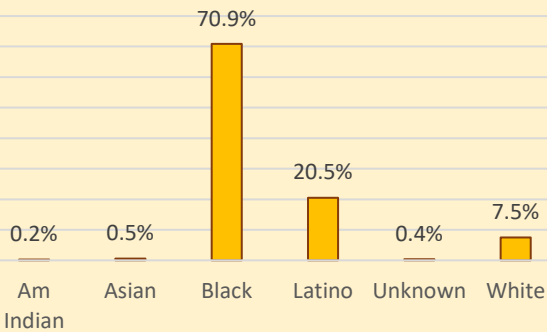

Sheriff's Daily Report

3/31/2024

Under the Custody of the Sheriff	
Total Male and Female	6,395
Jail Population	4,788
Community Corrections	1,607

Jail Population - Behind the Walls

Sheriff's Daily Report

3/31/2024

CCSO Population Demographics

In Confinement

Gender ID Distribution

Race Distribution

Age Distribution

Community Corrections

Gender ID Distribution

Race Distribution

Age Distribution