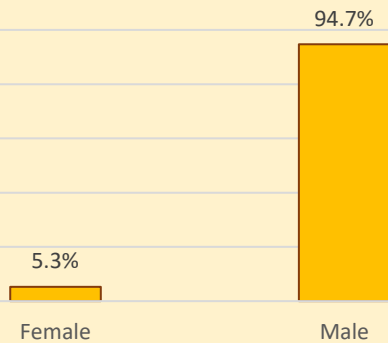

Sheriff's Daily Report

4/1/2024

Under the Custody of the Sheriff	
Total Male and Female	6,424
Jail Population	4,814
Community Corrections	1,610

Jail Population - Behind the Walls

Sheriff's Daily Report

4/1/2024

CCSO Population Demographics

In Confinement

Gender ID Distribution

Race Distribution

Age Distribution

Community Corrections

Gender ID Distribution

Race Distribution

Age Distribution