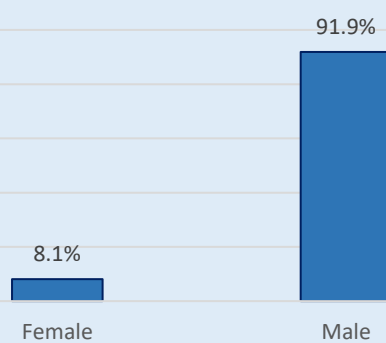

Sheriff's Daily Report

4/1/2024

Under the Custody of the Sheriff	
Total Male and Female	6,424
Jail Population	4,814
Community Corrections	1,610

Jail Population - Behind the Walls

Sheriff's Daily Report

4/1/2024

CCSO Population Demographics

In Confinement

Gender ID Distribution

Race Distribution

Age Distribution

Community Corrections

Gender ID Distribution

Race Distribution

Age Distribution