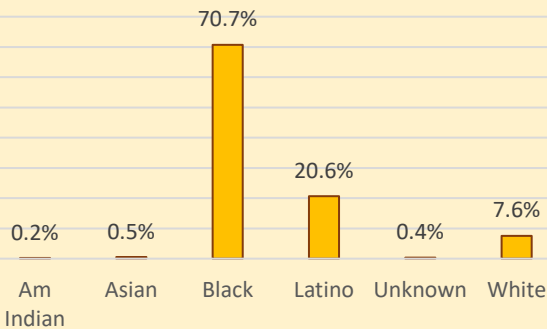

Sheriff's Daily Report

4/1/2024

Under the Custody of the Sheriff	
Total Male and Female	6,424
Jail Population	4,814
Community Corrections	1,610

Jail Population - Behind the Walls

Sheriff's Daily Report

4/1/2024

CCSO Population Demographics

In Confinement

Gender ID Distribution

Race Distribution

Age Distribution

Community Corrections

Gender ID Distribution

Race Distribution

Age Distribution