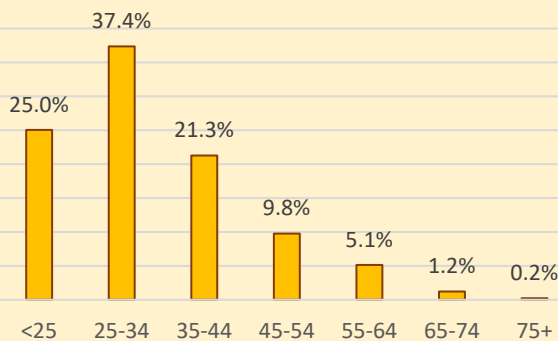

Sheriff's Daily Report

4/1/2024

Under the Custody of the Sheriff	
Total Male and Female	6,424
Jail Population	4,814
Community Corrections	1,610

Jail Population - Behind the Walls

Sheriff's Daily Report

4/1/2024

CCSO Population Demographics

In Confinement

Gender ID Distribution

Race Distribution

Age Distribution

Community Corrections

Gender ID Distribution

Race Distribution

Age Distribution