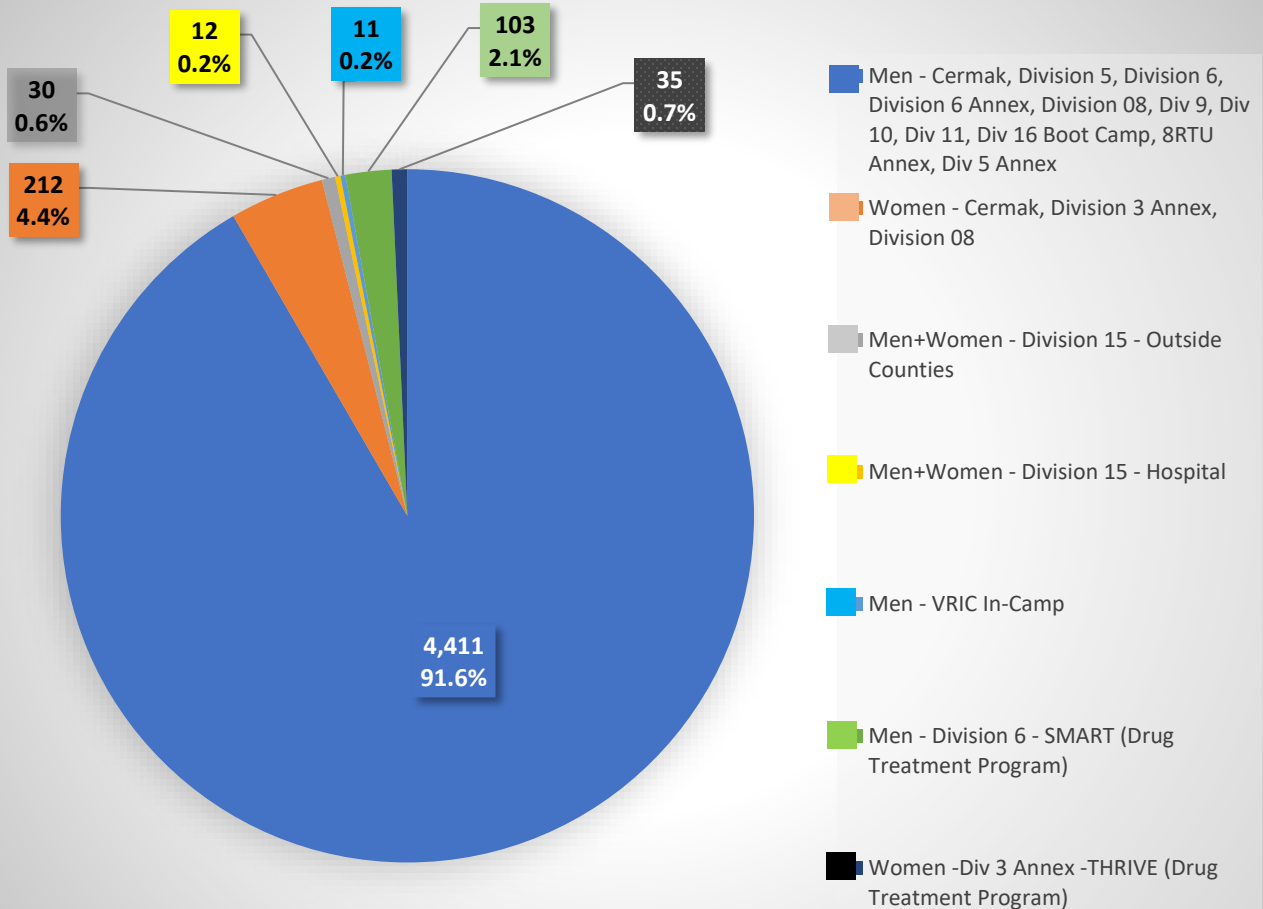

Sheriff's Daily Report

4/1/2024

Under the Custody of the Sheriff	
Total Male and Female	6,424
Jail Population	4,814
Community Corrections	1,610

Jail Population - Behind the Walls

Sheriff's Daily Report

4/1/2024

CCSO Population Demographics

In Confinement

Gender ID Distribution

Race Distribution

Age Distribution

Community Corrections

Gender ID Distribution

Race Distribution

Age Distribution