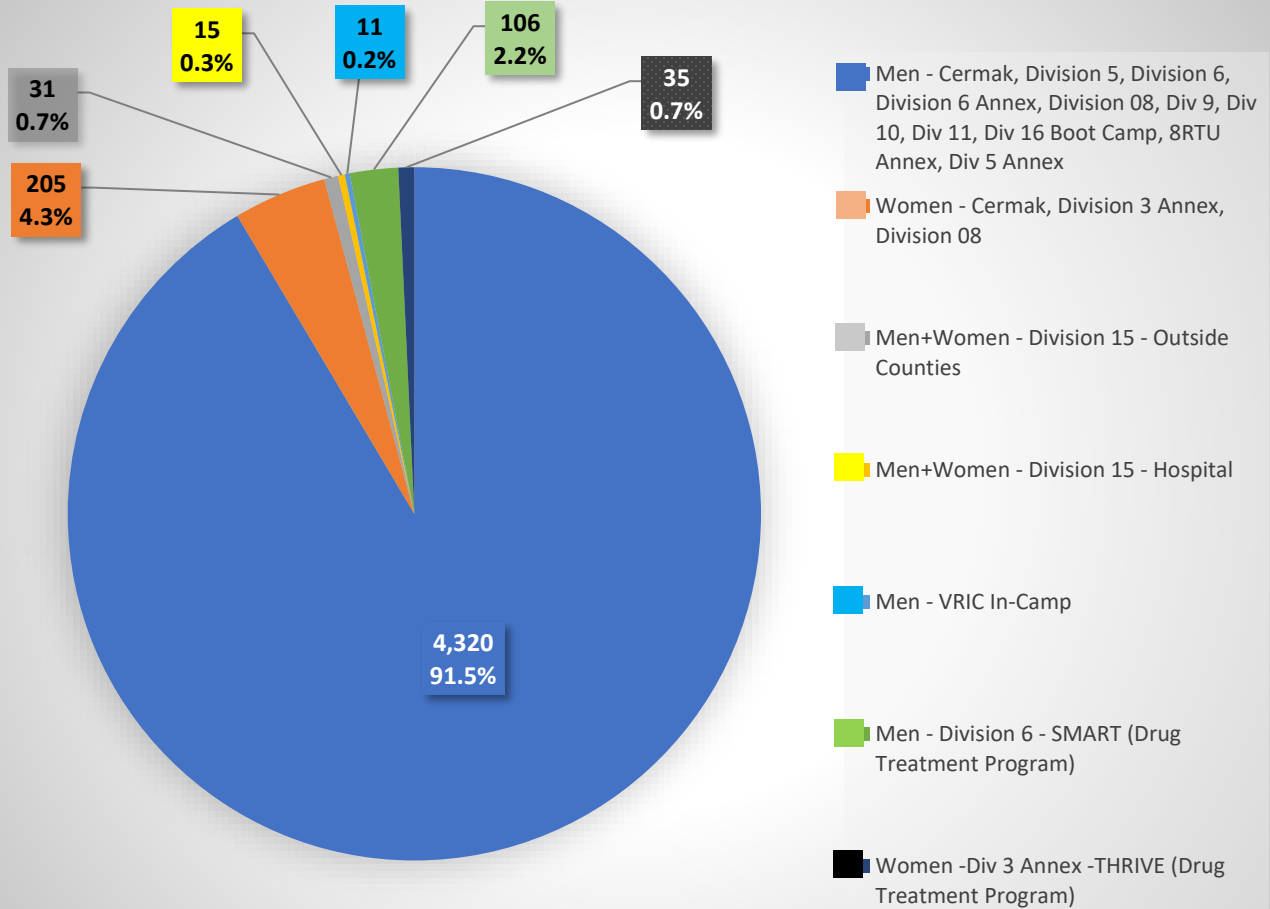

Sheriff's Daily Report

4/3/2024

Under the Custody of the Sheriff	
Total Male and Female	6,336
Jail Population	4,723
Community Corrections	1,613

Jail Population - Behind the Walls

Sheriff's Daily Report

4/3/2024

CCSO Population Demographics