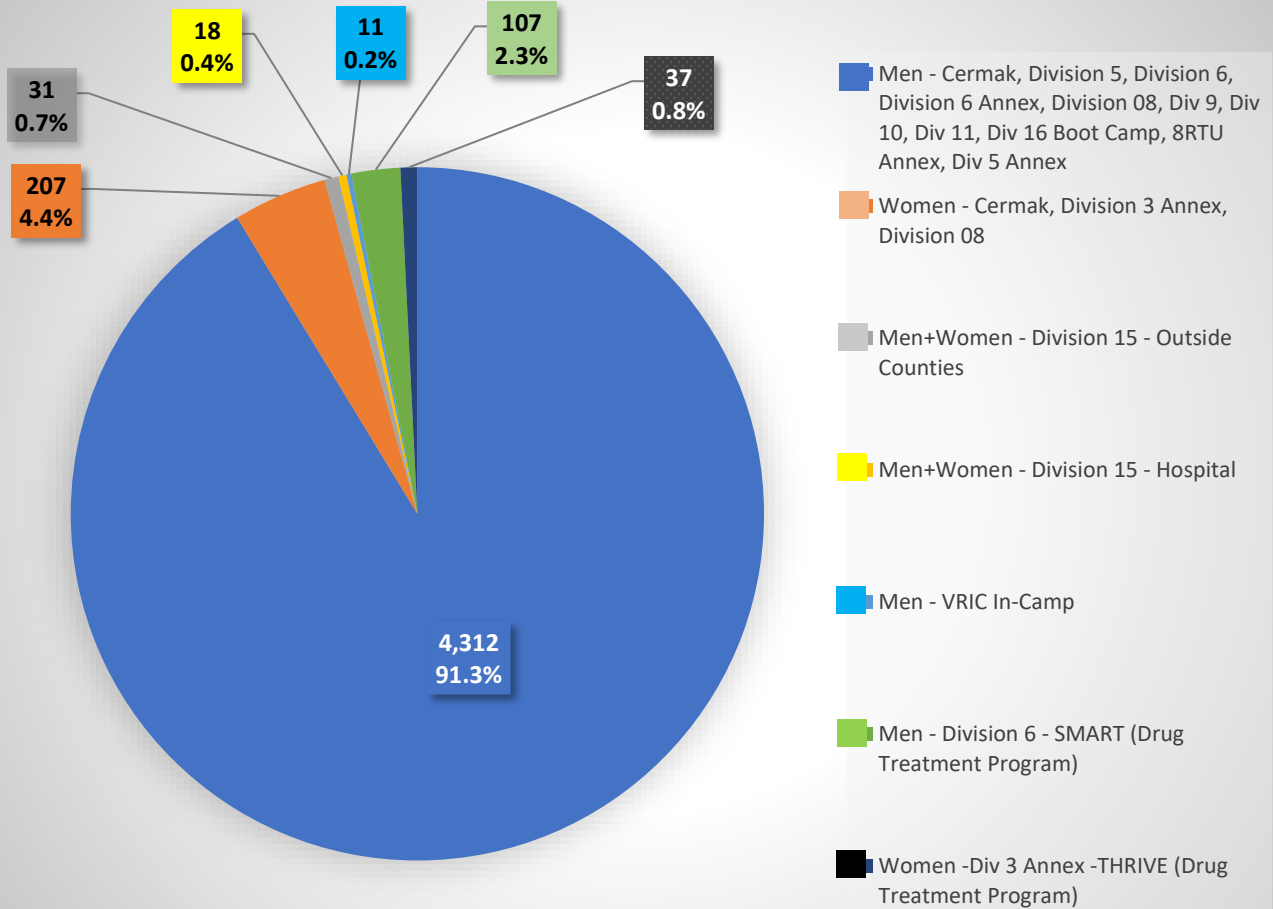

# Sheriff's Daily Report

4/5/2024

Under the Custody of the Sheriff	
Total Male and Female	6,329
Jail Population	4,723
Community Corrections	1,606

## Jail Population - Behind the Walls

# Sheriff's Daily Report

4/5/2024

## CCSO Population Demographics