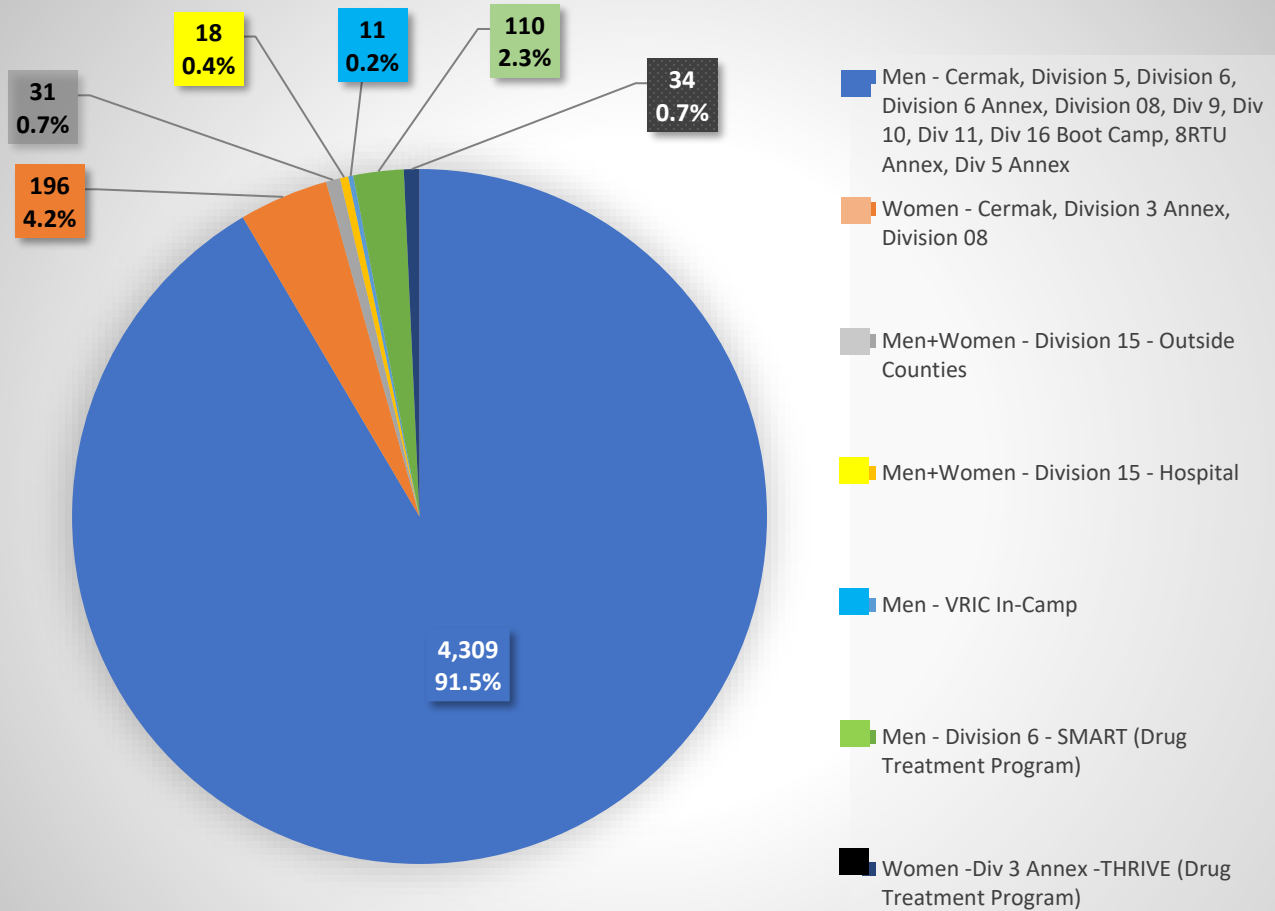

Sheriff's Daily Report

4/6/2024

Under the Custody of the Sheriff	
Total Male and Female	6,320
Jail Population	4,709
Community Corrections	1,611

Jail Population - Behind the Walls

Sheriff's Daily Report

4/6/2024

CCSO Population Demographics