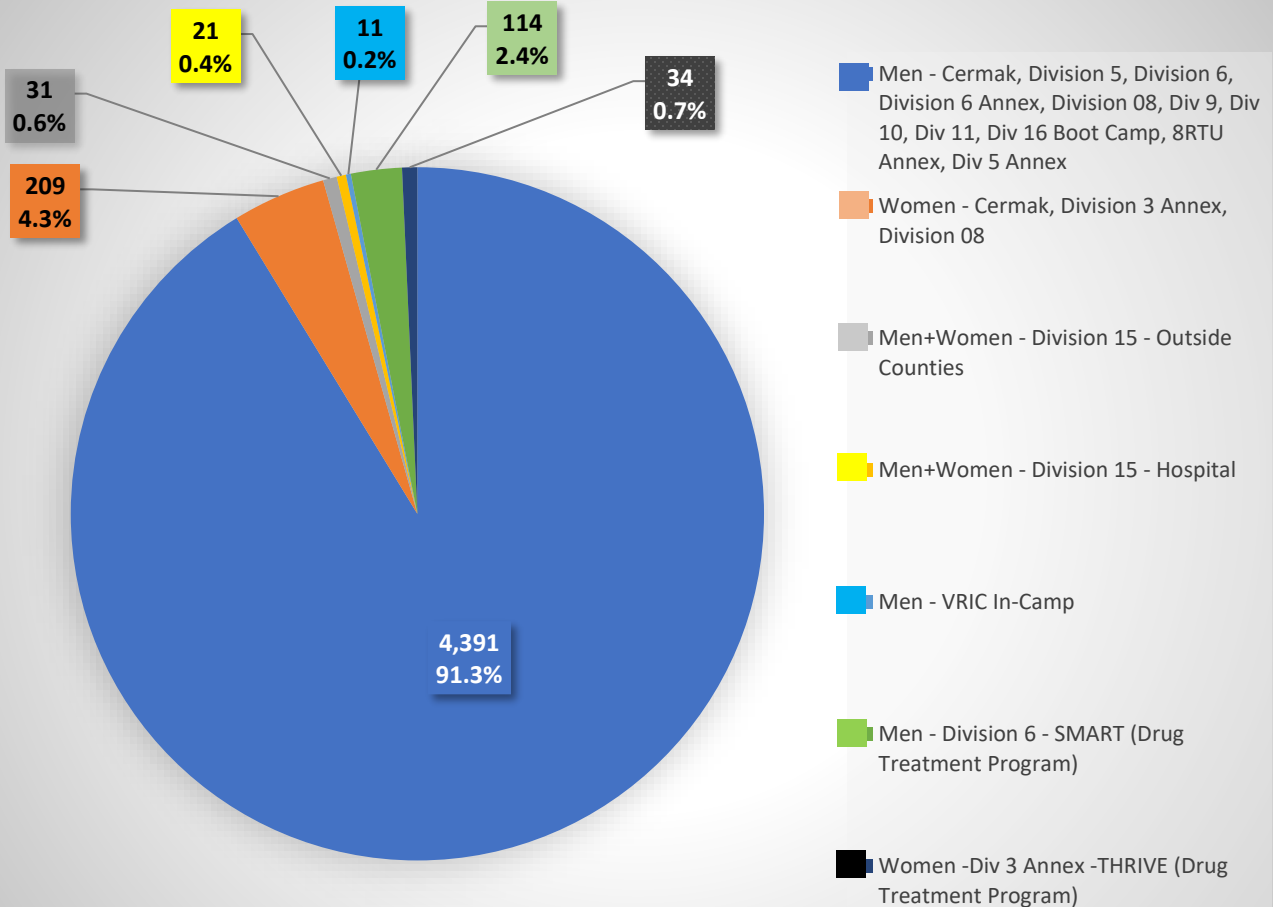

Sheriff's Daily Report

4/8/2024

Under the Custody of the Sheriff	
Total Male and Female	6,433
Jail Population	4,811
Community Corrections	1,622

Jail Population - Behind the Walls

Sheriff's Daily Report

4/8/2024

CCSO Population Demographics