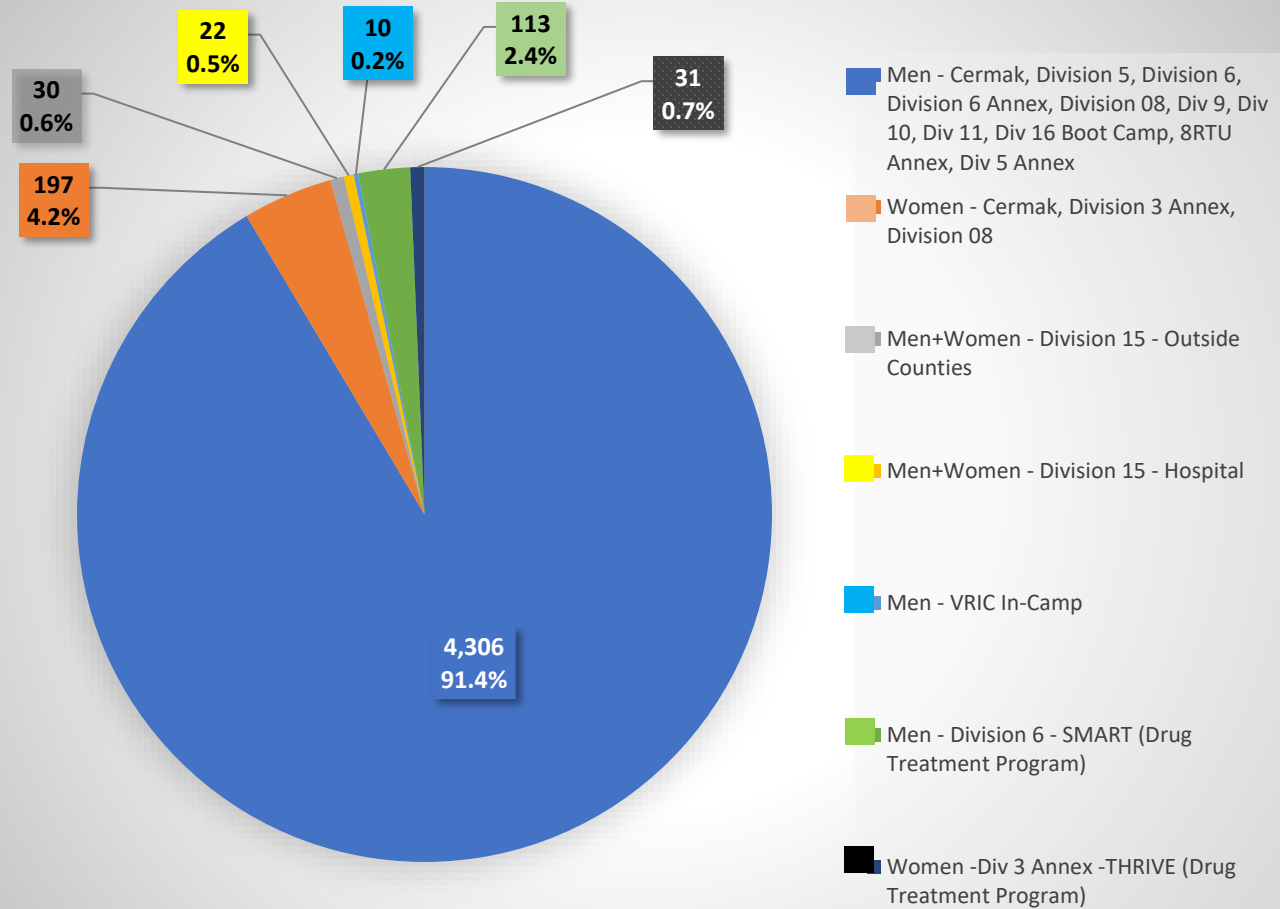

# Sheriff's Daily Report

## 4/20/2024

Under the Custody of the Sheriff	
Total Male and Female	6,334
Jail Population	4,709
Community Corrections	1,625

### Jail Population - Behind the Walls