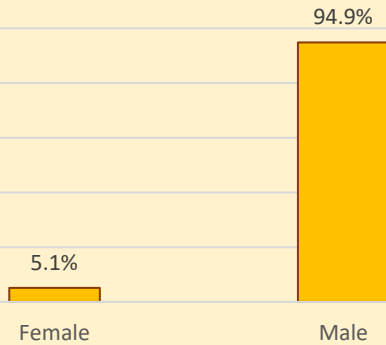

CCSO Population Demographics

In Confinement

Gender ID Distribution