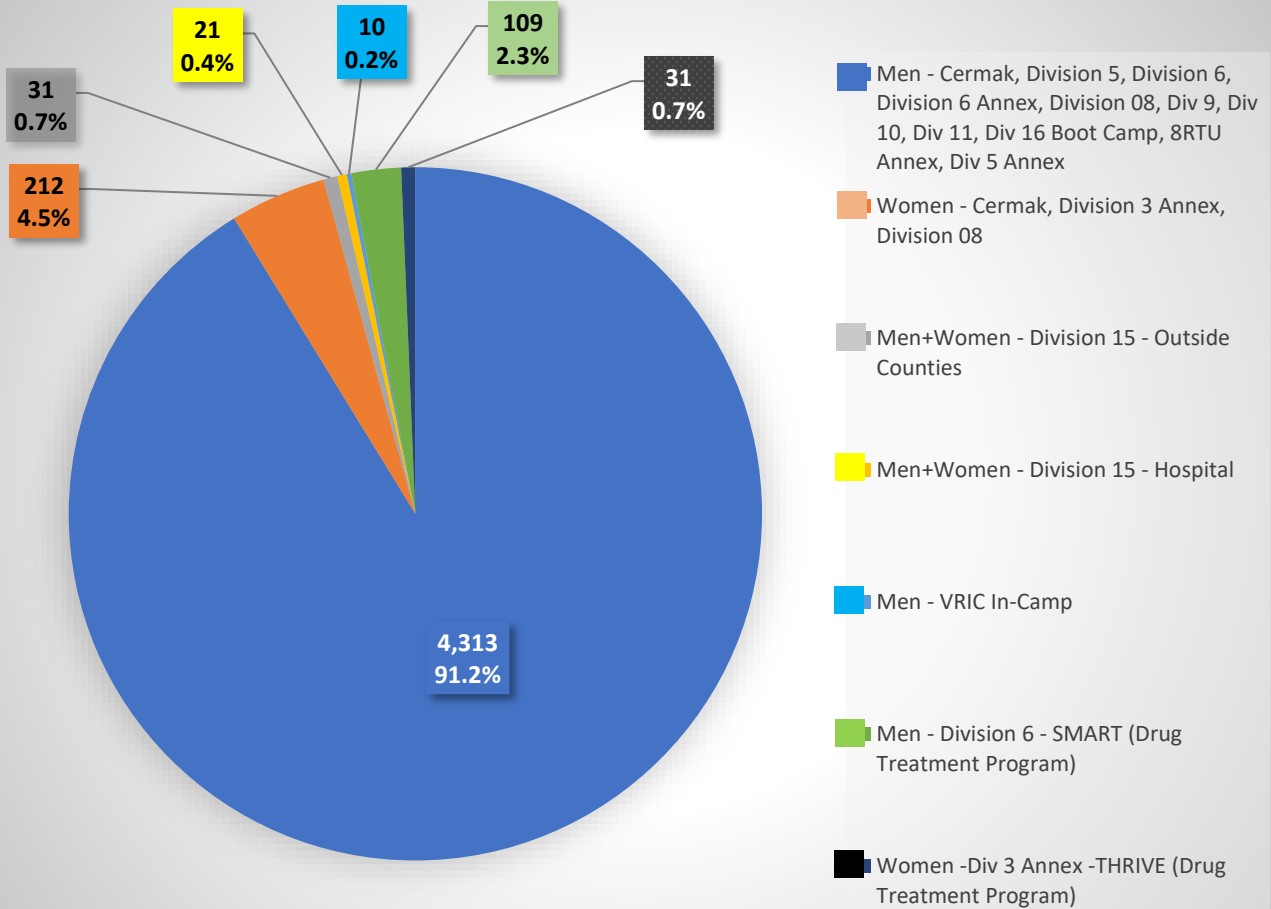

Sheriff's Daily Report

4/23/2024

Under the Custody of the Sheriff	
Total Male and Female	6,353
Jail Population	4,727
Community Corrections	1,626

Jail Population - Behind the Walls

Sheriff's Daily Report

4/23/2024

CCSO Population Demographics

In Confinement

Gender ID Distribution

Race Distribution

Age Distribution

Community Corrections

Gender ID Distribution

Race Distribution

Age Distribution