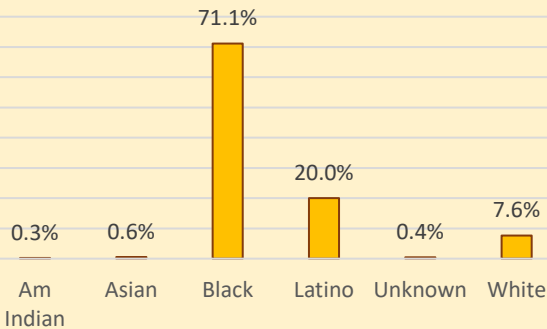

Sheriff's Daily Report

4/23/2024

Under the Custody of the Sheriff	
Total Male and Female	6,353
Jail Population	4,727
Community Corrections	1,626

Jail Population - Behind the Walls

Sheriff's Daily Report

4/23/2024

CCSO Population Demographics

In Confinement

Gender ID Distribution

Race Distribution

Age Distribution

Community Corrections

Gender ID Distribution

Race Distribution

Age Distribution