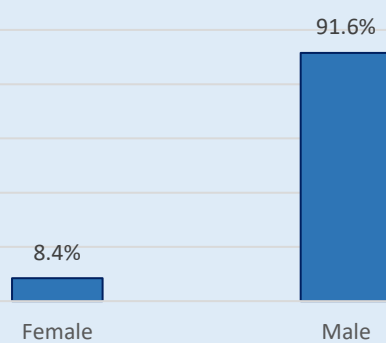

Sheriff's Daily Report

4/23/2024

Under the Custody of the Sheriff	
Total Male and Female	6,353
Jail Population	4,727
Community Corrections	1,626

Jail Population - Behind the Walls

Sheriff's Daily Report

4/23/2024

CCSO Population Demographics

In Confinement

Gender ID Distribution

Race Distribution

Age Distribution

Community Corrections

Gender ID Distribution

Race Distribution

Age Distribution