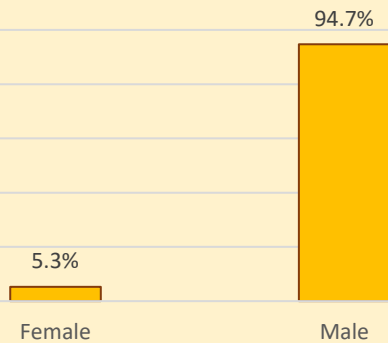

Sheriff's Daily Report

4/23/2024

Under the Custody of the Sheriff	
Total Male and Female	6,353
Jail Population	4,727
Community Corrections	1,626

Jail Population - Behind the Walls

Sheriff's Daily Report

4/23/2024

CCSO Population Demographics

In Confinement

Gender ID Distribution

Race Distribution

Age Distribution

Community Corrections

Gender ID Distribution

Race Distribution

Age Distribution