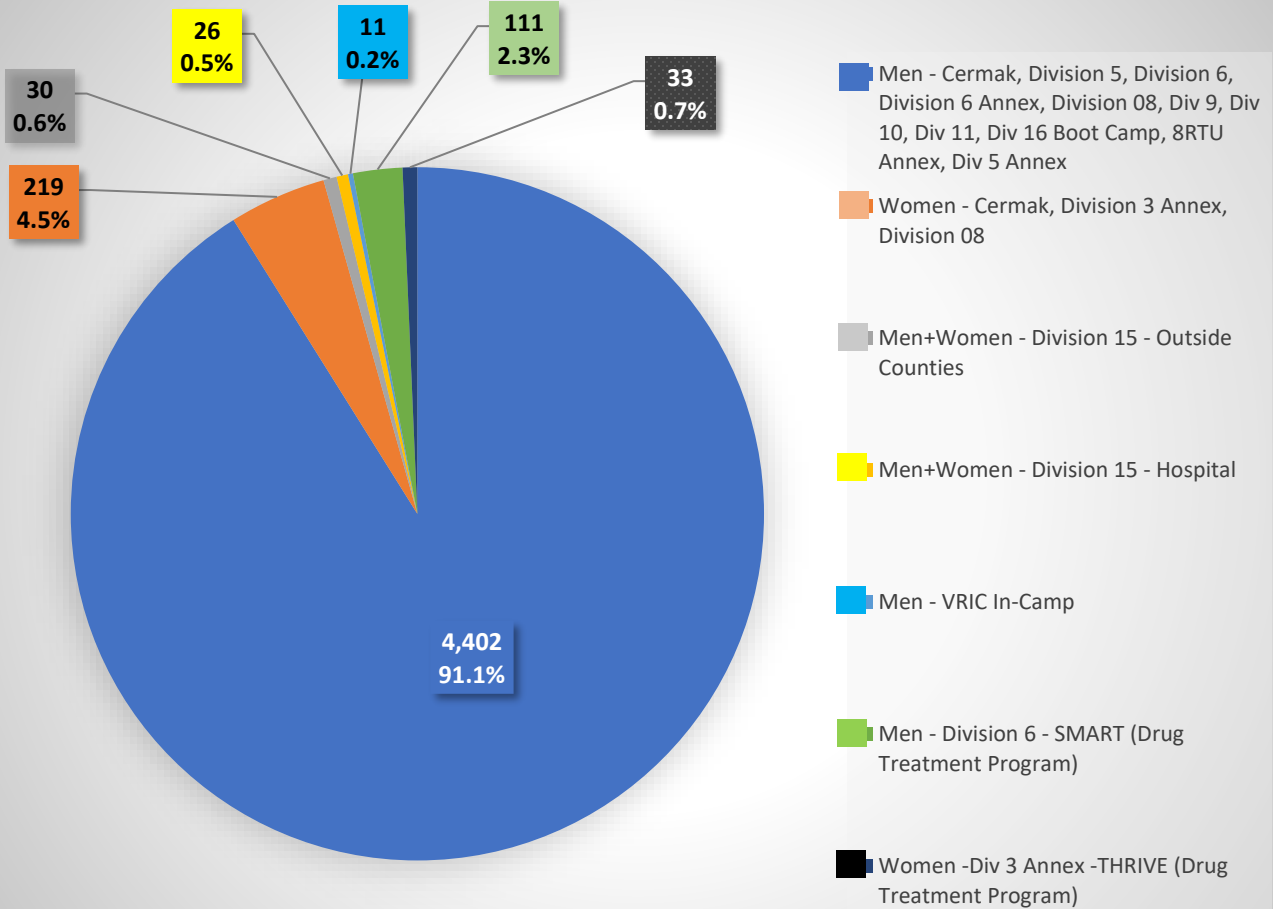

Sheriff's Daily Report

4/29/2024

Under the Custody of the Sheriff	
Total Male and Female	6,453
Jail Population	4,832
Community Corrections	1,621

Jail Population - Behind the Walls

Sheriff's Daily Report

4/29/2024

CCSO Population Demographics