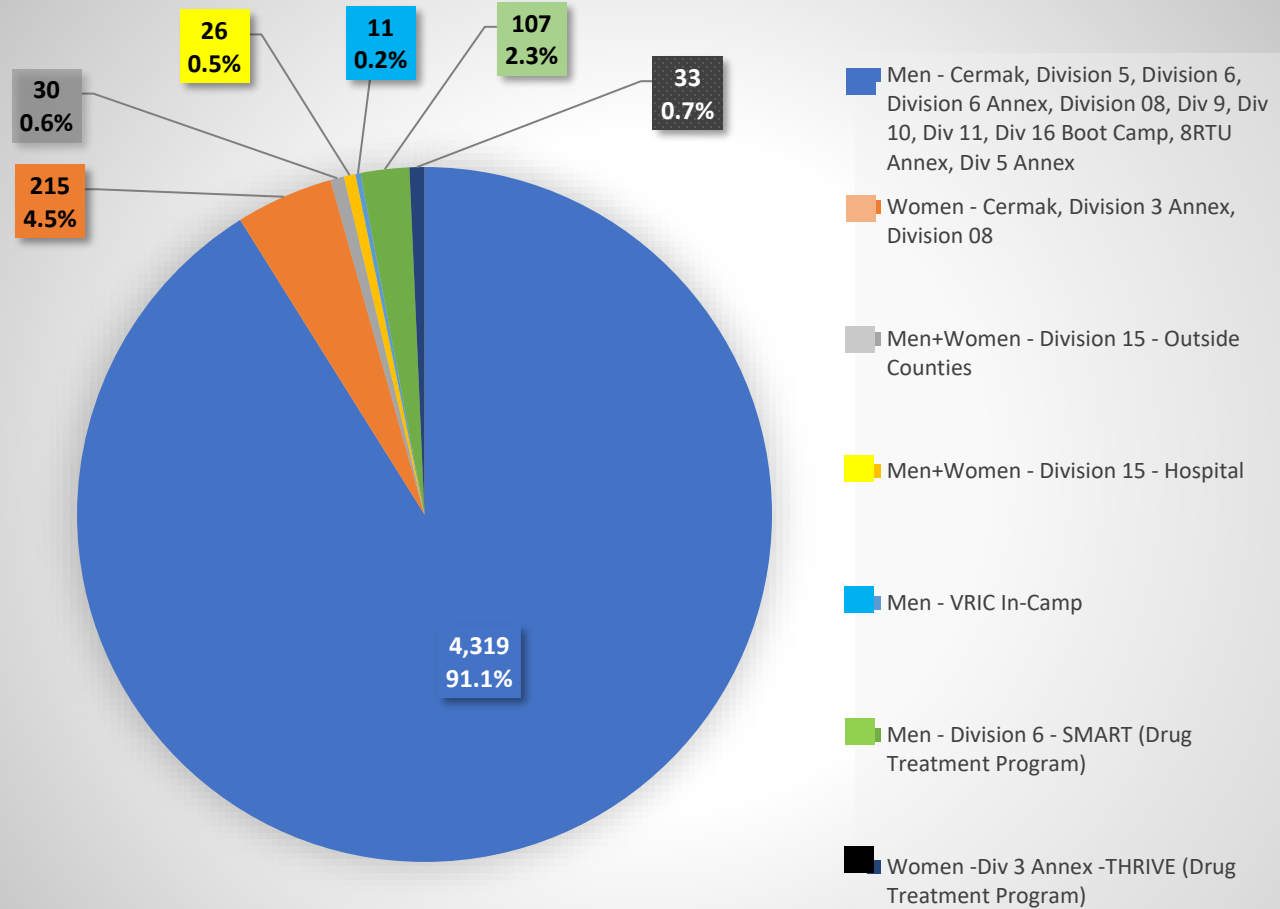

Sheriff's Daily Report

4/30/2024

Under the Custody of the Sheriff	
Total Male and Female	6,364
Jail Population	4,741
Community Corrections	1,623

Jail Population - Behind the Walls

Sheriff's Daily Report

4/30/2024

CCSO Population Demographics