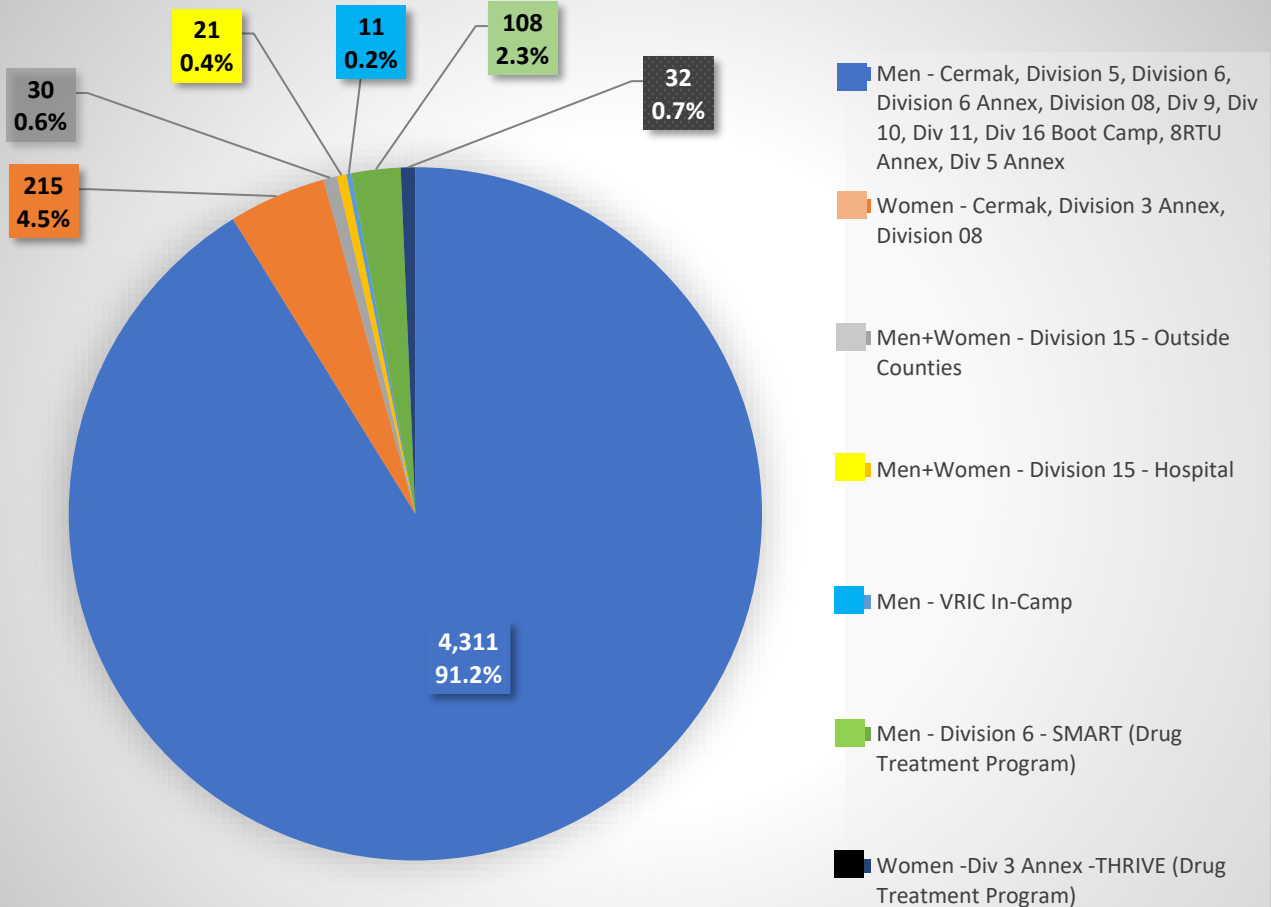

Sheriff's Daily Report

5/1/2024

Under the Custody of the Sheriff	
Total Male and Female	6,349
Jail Population	4,728
Community Corrections	1,621

Jail Population - Behind the Walls

Sheriff's Daily Report

5/1/2024

CCSO Population Demographics