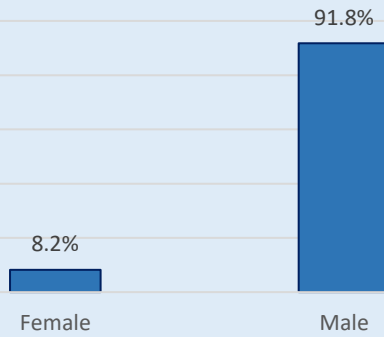

Sheriff's Daily Report

5/3/2024

Under the Custody of the Sheriff	
Total Male and Female	6,308
Jail Population	4,686
Community Corrections	1,622

Jail Population - Behind the Walls

Sheriff's Daily Report

5/3/2024

CCSO Population Demographics

In Confinement

Gender ID Distribution

Race Distribution

Age Distribution

Community Corrections

Gender ID Distribution

Race Distribution

Age Distribution