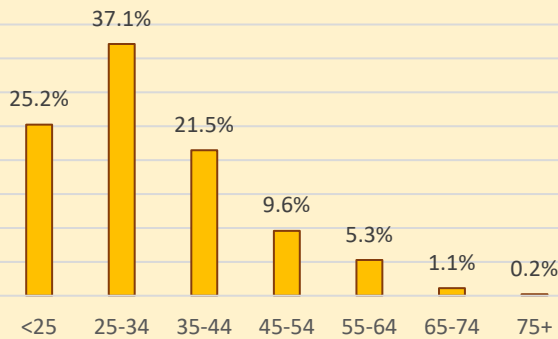

Sheriff's Daily Report

5/3/2024

Under the Custody of the Sheriff	
Total Male and Female	6,308
Jail Population	4,686
Community Corrections	1,622

Jail Population - Behind the Walls

Sheriff's Daily Report

5/3/2024

CCSO Population Demographics

In Confinement

Gender ID Distribution

Race Distribution

Age Distribution

Community Corrections

Gender ID Distribution

Race Distribution

Age Distribution