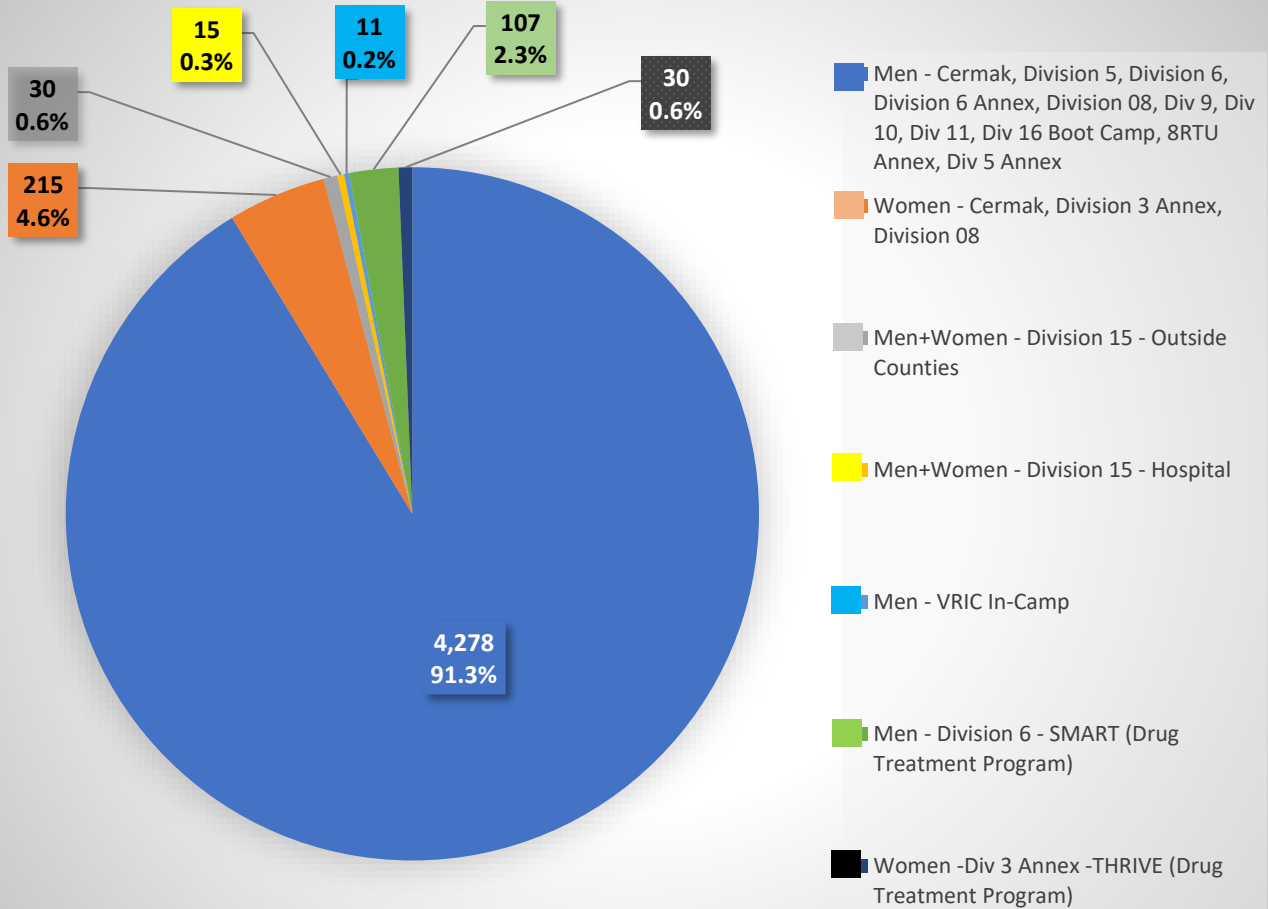

Sheriff's Daily Report

5/3/2024

Under the Custody of the Sheriff	
Total Male and Female	6,308
Jail Population	4,686
Community Corrections	1,622

Jail Population - Behind the Walls

Sheriff's Daily Report

5/3/2024

CCSO Population Demographics

In Confinement

Gender ID Distribution

Race Distribution

Age Distribution

Community Corrections

Gender ID Distribution

Race Distribution

Age Distribution