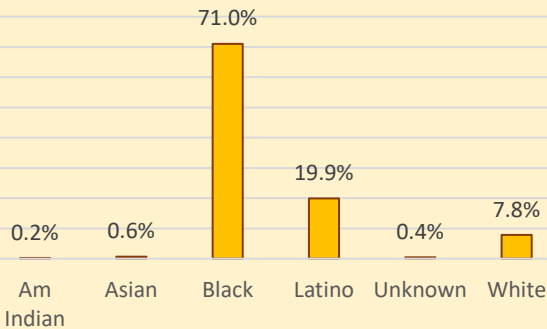

Sheriff's Daily Report

5/3/2024

Under the Custody of the Sheriff	
Total Male and Female	6,308
Jail Population	4,686
Community Corrections	1,622

Jail Population - Behind the Walls

Sheriff's Daily Report

5/3/2024

CCSO Population Demographics

In Confinement

Gender ID Distribution

Race Distribution

Age Distribution

Community Corrections

Gender ID Distribution

Race Distribution

Age Distribution