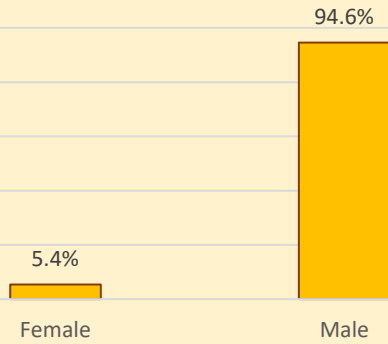

Sheriff's Daily Report

5/3/2024

Under the Custody of the Sheriff	
Total Male and Female	6,308
Jail Population	4,686
Community Corrections	1,622

Jail Population - Behind the Walls

Sheriff's Daily Report

5/3/2024

CCSO Population Demographics

In Confinement

Gender ID Distribution

Race Distribution

Age Distribution

Community Corrections

Gender ID Distribution

Race Distribution

Age Distribution