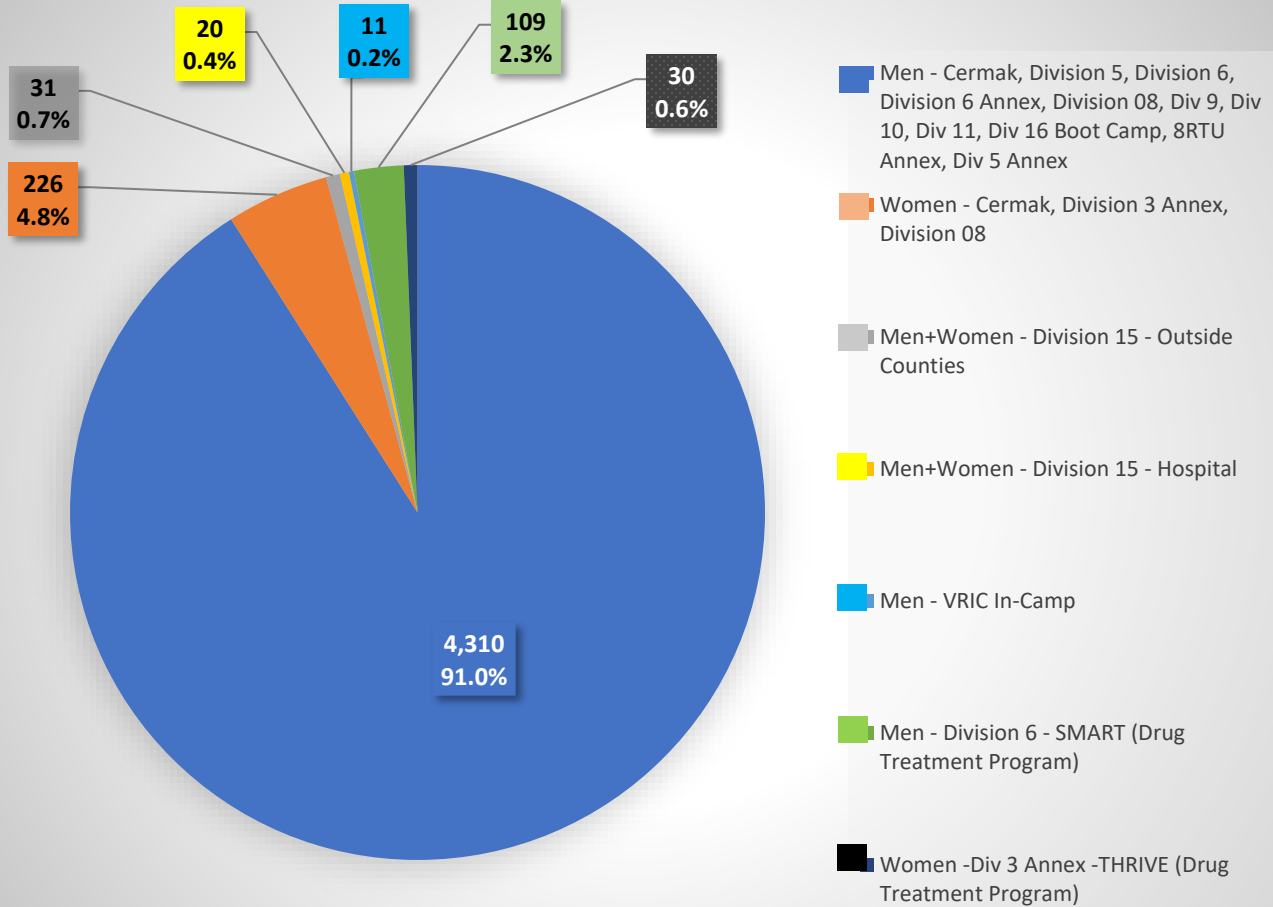

Sheriff's Daily Report

5/5/2024

Under the Custody of the Sheriff	
Total Male and Female	6,357
Jail Population	4,737
Community Corrections	1,620

Jail Population - Behind the Walls

Sheriff's Daily Report

5/5/2024

CCSO Population Demographics