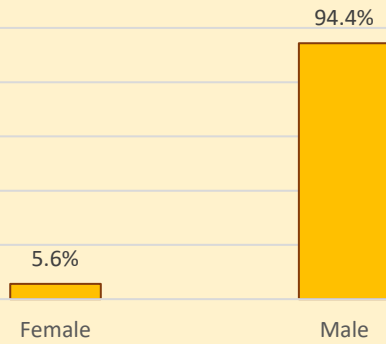

Sheriff's Daily Report

5/6/2024

Under the Custody of the Sheriff	
Total Male and Female	6,382
Jail Population	4,759
Community Corrections	1,623

Jail Population - Behind the Walls

Sheriff's Daily Report

5/6/2024

CCSO Population Demographics

In Confinement

Gender ID Distribution

Race Distribution

Age Distribution

Community Corrections

Gender ID Distribution

Race Distribution

Age Distribution