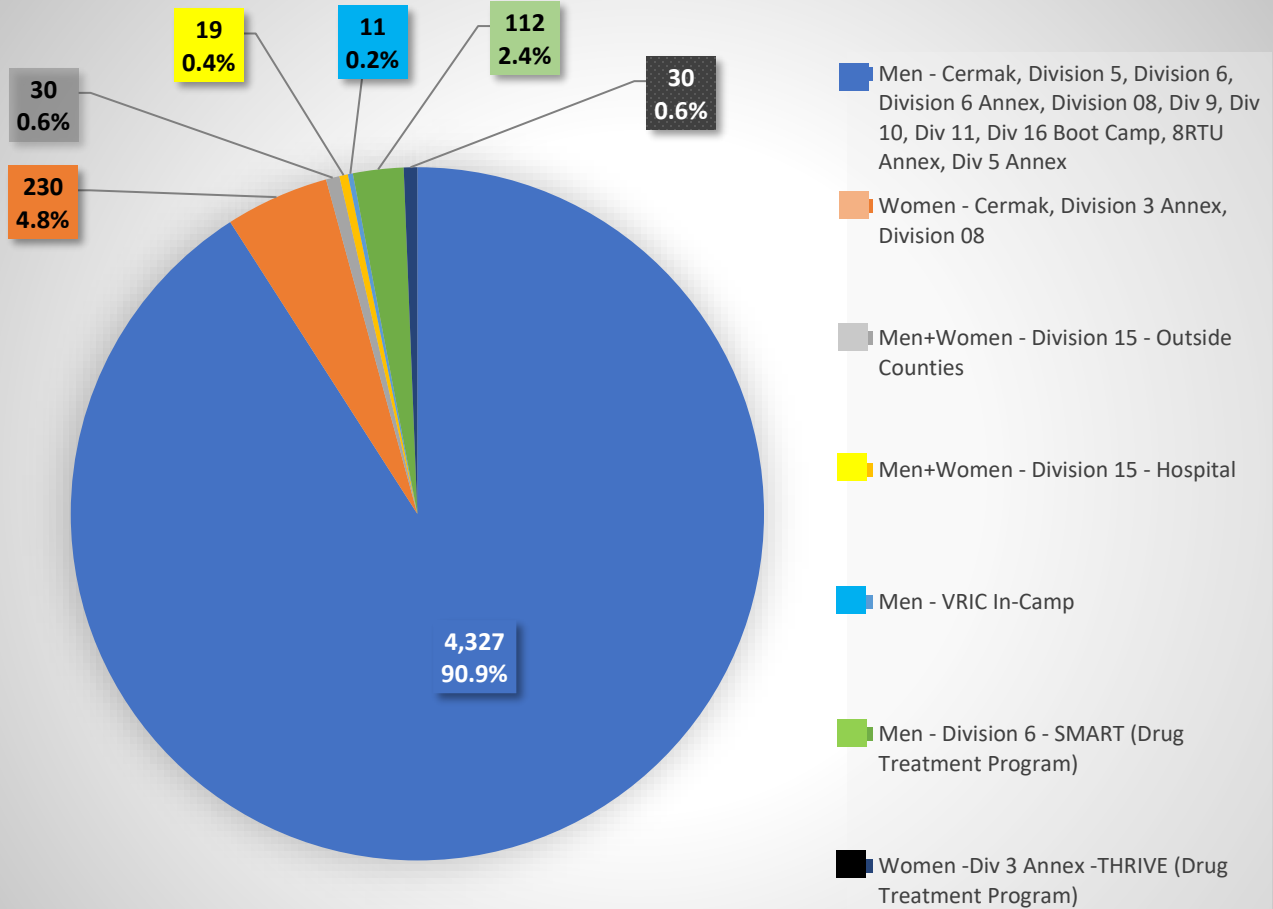

Sheriff's Daily Report

5/6/2024

Under the Custody of the Sheriff	
Total Male and Female	6,382
Jail Population	4,759
Community Corrections	1,623

Jail Population - Behind the Walls

Sheriff's Daily Report

5/6/2024

CCSO Population Demographics

In Confinement

Gender ID Distribution

Race Distribution

Age Distribution

Community Corrections

Gender ID Distribution

Race Distribution

Age Distribution