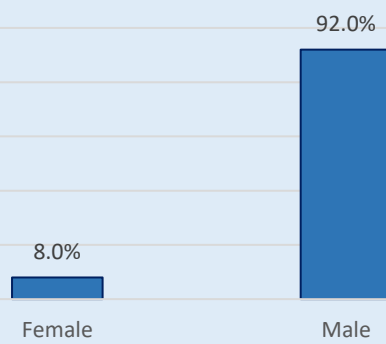

Sheriff's Daily Report

5/6/2024

Under the Custody of the Sheriff	
Total Male and Female	6,382
Jail Population	4,759
Community Corrections	1,623

Jail Population - Behind the Walls

Sheriff's Daily Report

5/6/2024

CCSO Population Demographics

In Confinement

Gender ID Distribution

Race Distribution

Age Distribution

Community Corrections

Gender ID Distribution

Race Distribution

Age Distribution