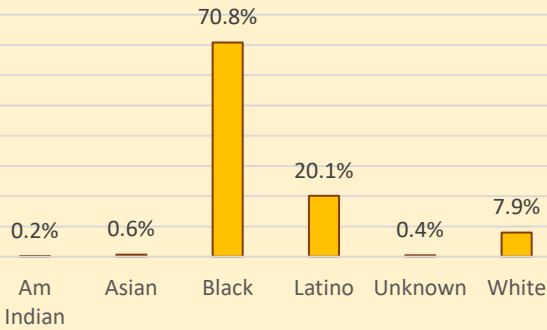

Sheriff's Daily Report

5/6/2024

Under the Custody of the Sheriff	
Total Male and Female	6,382
Jail Population	4,759
Community Corrections	1,623

Jail Population - Behind the Walls

Sheriff's Daily Report

5/6/2024

CCSO Population Demographics

In Confinement

Gender ID Distribution

Race Distribution

Age Distribution

Community Corrections

Gender ID Distribution

Race Distribution

Age Distribution