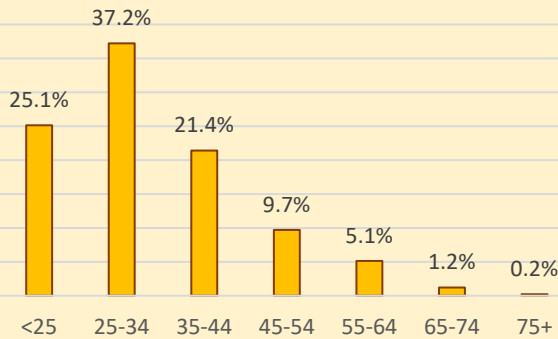

Sheriff's Daily Report

5/6/2024

Under the Custody of the Sheriff	
Total Male and Female	6,382
Jail Population	4,759
Community Corrections	1,623

Jail Population - Behind the Walls

Sheriff's Daily Report

5/6/2024

CCSO Population Demographics

In Confinement

Gender ID Distribution

Race Distribution

Age Distribution

Community Corrections

Gender ID Distribution

Race Distribution

Age Distribution