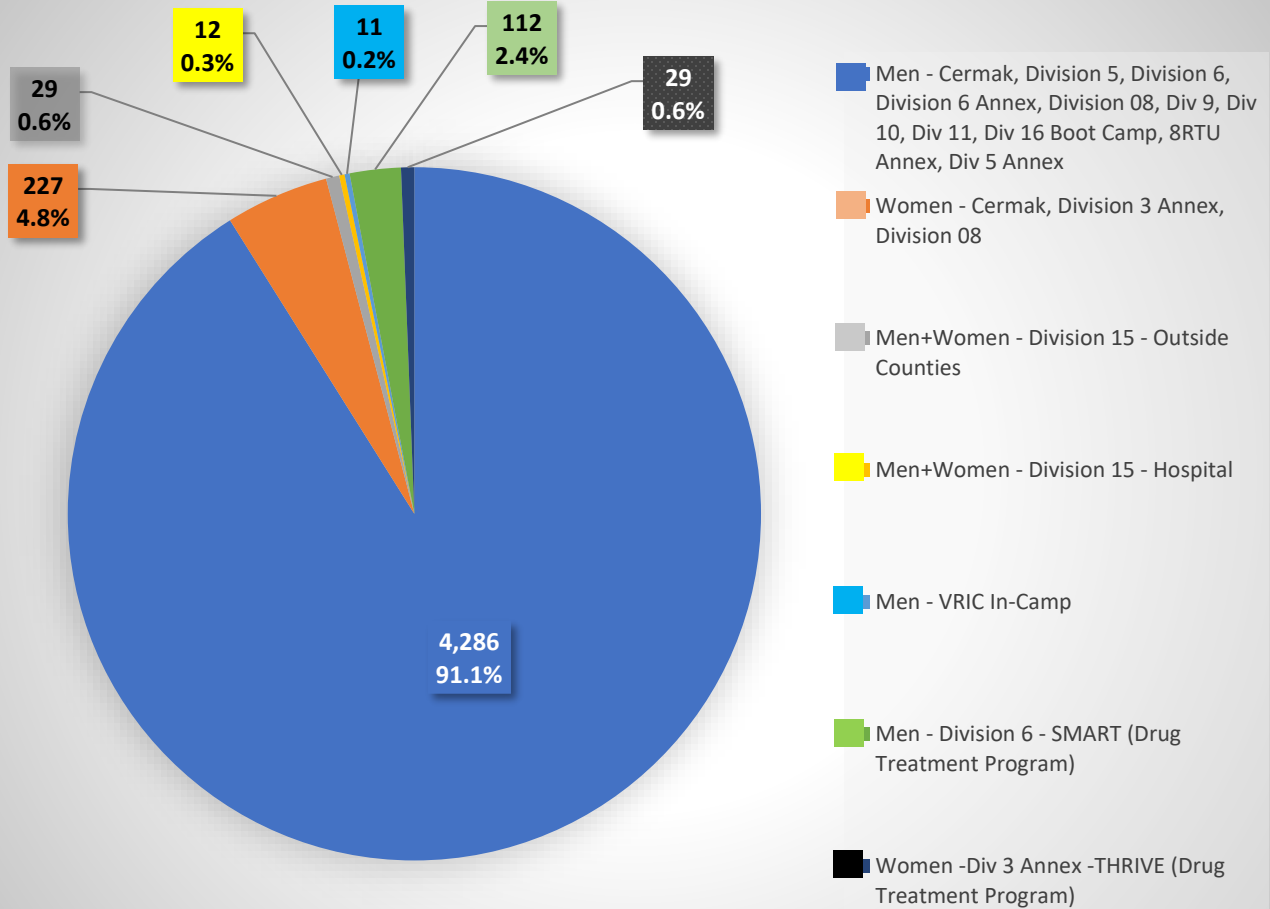

Sheriff's Daily Report

5/7/2024

Under the Custody of the Sheriff	
Total Male and Female	6,325
Jail Population	4,706
Community Corrections	1,619

Jail Population - Behind the Walls

Sheriff's Daily Report

5/7/2024

CCSO Population Demographics