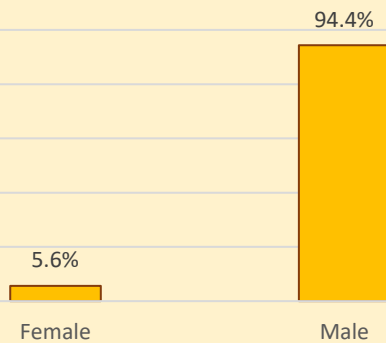

Sheriff's Daily Report

5/8/2024

Under the Custody of the Sheriff	
Total Male and Female	6,306
Jail Population	4,694
Community Corrections	1,612

Jail Population - Behind the Walls

Sheriff's Daily Report

5/8/2024

CCSO Population Demographics

In Confinement

Gender ID Distribution

Race Distribution

Age Distribution

Community Corrections

Gender ID Distribution

Race Distribution

Age Distribution