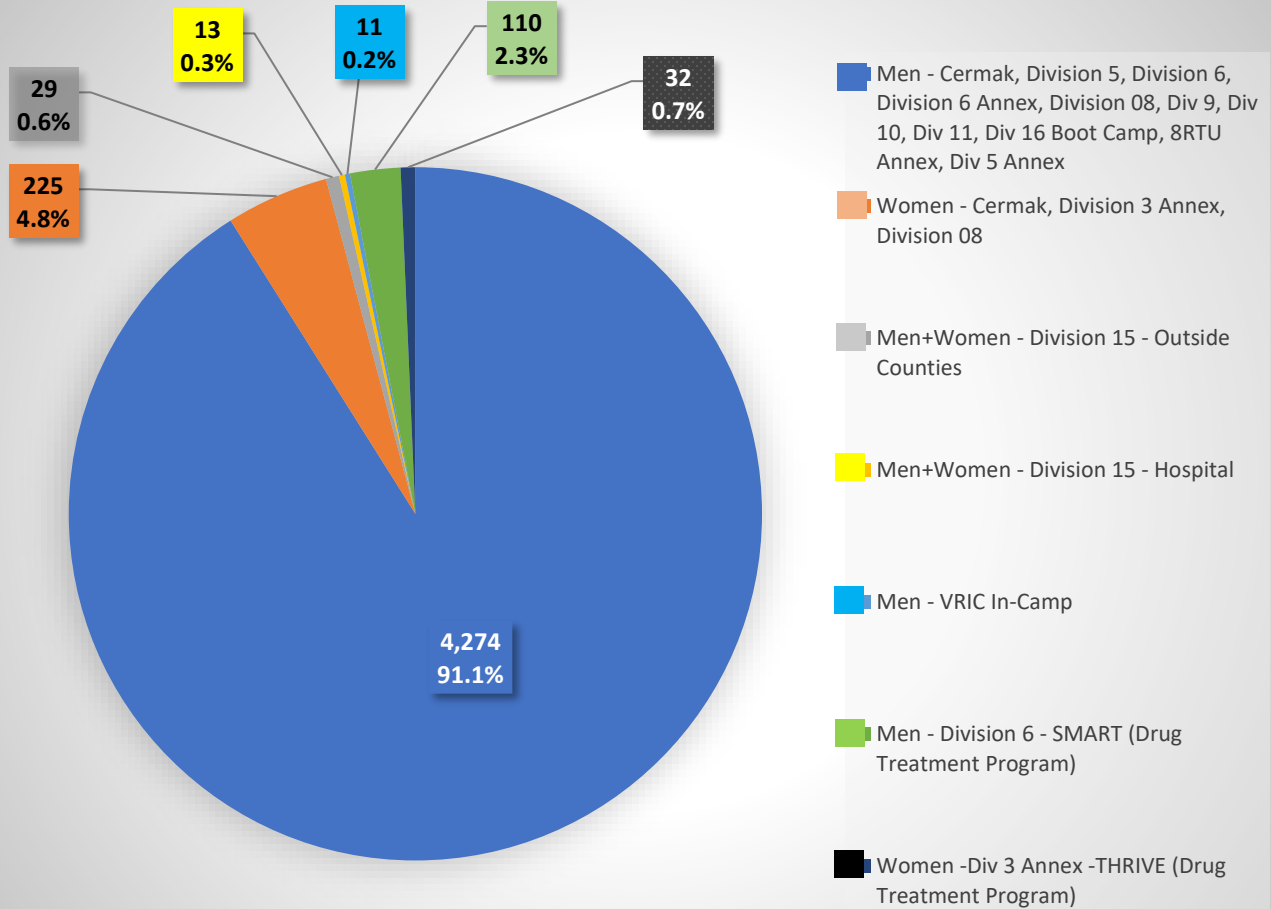

Sheriff's Daily Report

5/8/2024

Under the Custody of the Sheriff	
Total Male and Female	6,306
Jail Population	4,694
Community Corrections	1,612

Jail Population - Behind the Walls

Sheriff's Daily Report

5/8/2024

CCSO Population Demographics

In Confinement

Gender ID Distribution

Race Distribution

Age Distribution

Community Corrections

Gender ID Distribution

Race Distribution

Age Distribution