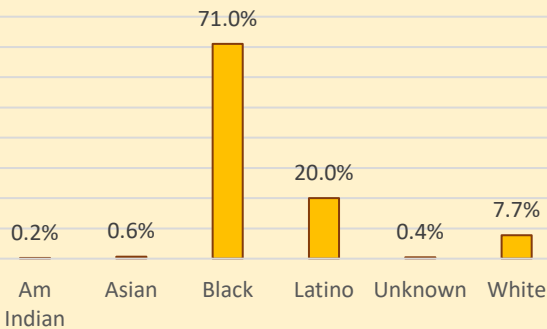

Sheriff's Daily Report

5/8/2024

Under the Custody of the Sheriff	
Total Male and Female	6,306
Jail Population	4,694
Community Corrections	1,612

Jail Population - Behind the Walls

Sheriff's Daily Report

5/8/2024

CCSO Population Demographics

In Confinement

Gender ID Distribution

Race Distribution

Age Distribution

Community Corrections

Gender ID Distribution

Race Distribution

Age Distribution