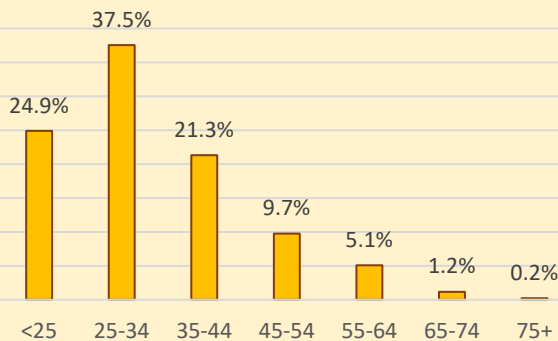

Sheriff's Daily Report

5/8/2024

Under the Custody of the Sheriff	
Total Male and Female	6,306
Jail Population	4,694
Community Corrections	1,612

Jail Population - Behind the Walls

Sheriff's Daily Report

5/8/2024

CCSO Population Demographics

In Confinement

Gender ID Distribution

Race Distribution

Age Distribution

Community Corrections

Gender ID Distribution

Race Distribution

Age Distribution