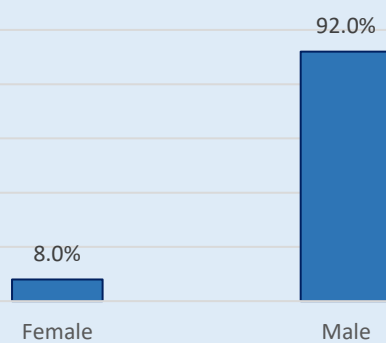

Sheriff's Daily Report

5/8/2024

Under the Custody of the Sheriff	
Total Male and Female	6,306
Jail Population	4,694
Community Corrections	1,612

Jail Population - Behind the Walls

Sheriff's Daily Report

5/8/2024

CCSO Population Demographics

In Confinement

Gender ID Distribution

Race Distribution

Age Distribution

Community Corrections

Gender ID Distribution

Race Distribution

Age Distribution