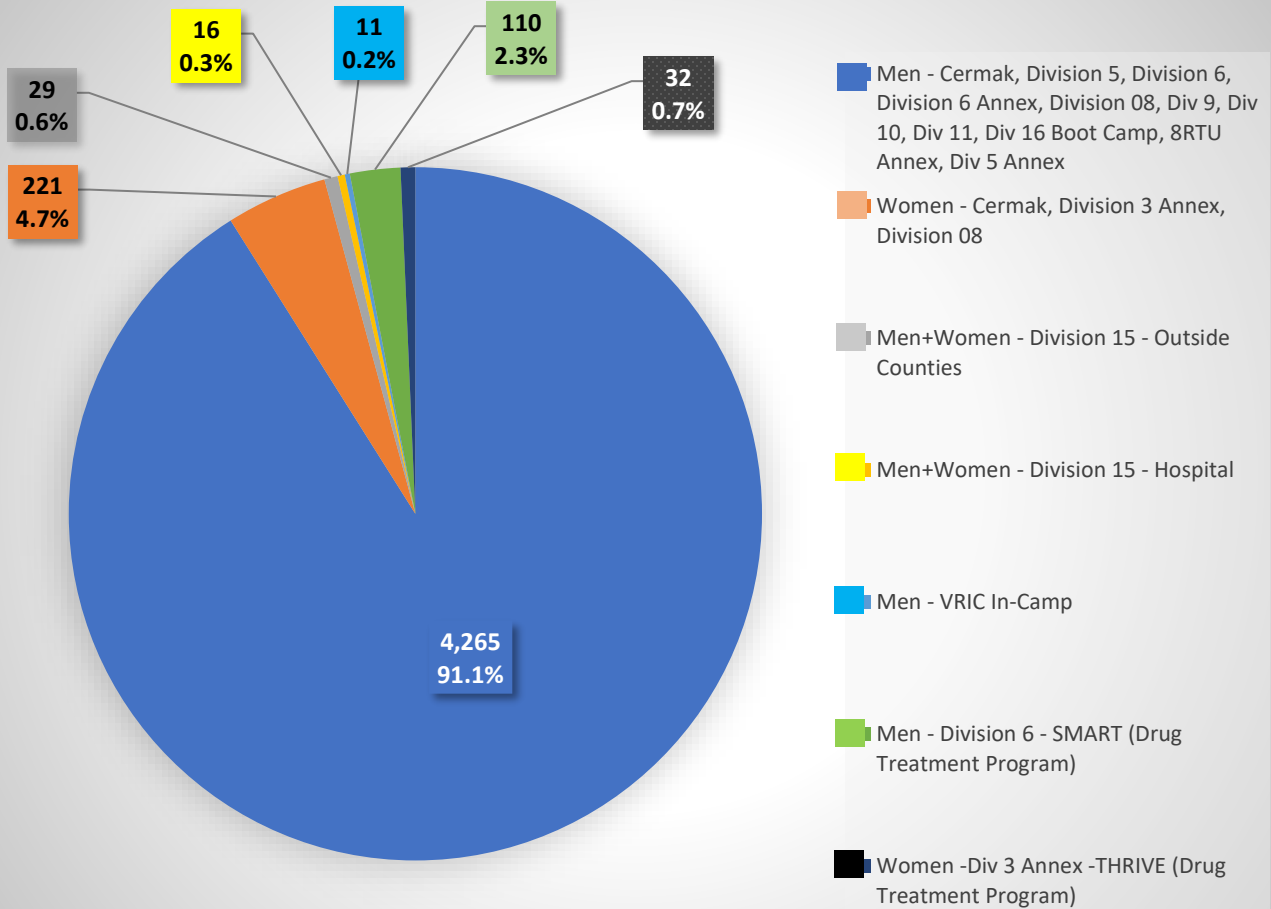

# Sheriff's Daily Report

5/9/2024

Under the Custody of the Sheriff	
<b>Total Male and Female</b>	<b>6,291</b>
Jail Population	4,684
Community Corrections	1,607

## Jail Population - Behind the Walls

### In Confinement

Gender ID Distribution

Race Distribution

Age Distribution