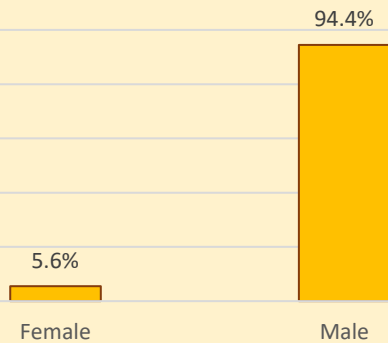

Sheriff's Daily Report

5/9/2024

CCSO Population Demographics

In Confinement

Gender ID Distribution