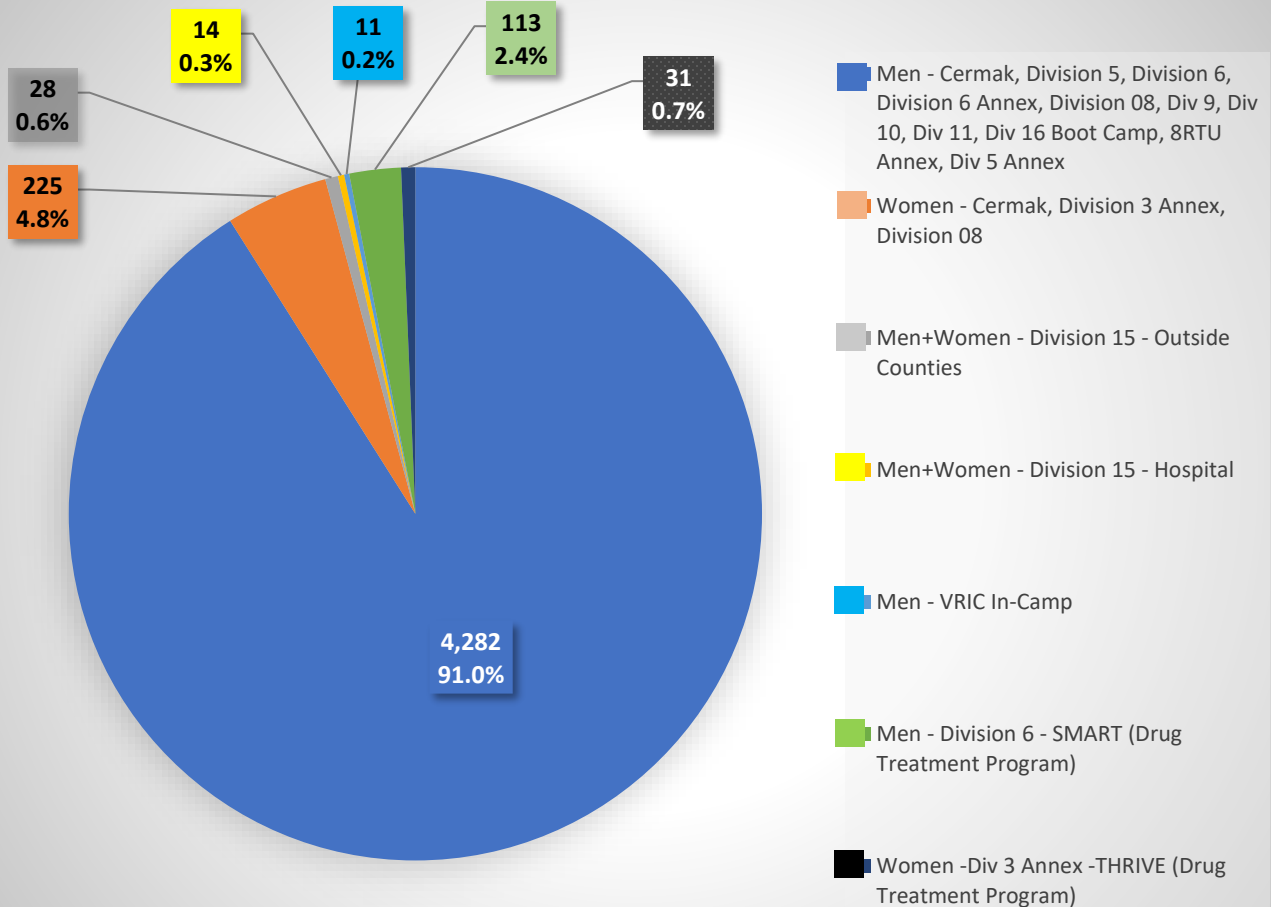

# Sheriff's Daily Report

## 5/10/2024

Under the Custody of the Sheriff	
<b>Total Male and Female</b>	<b>6,302</b>
Jail Population	4,704
Community Corrections	1,598

### Jail Population - Behind the Walls