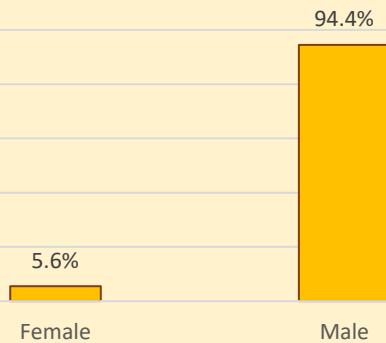

Sheriff's Daily Report

5/10/2024

CCSO Population Demographics

In Confinement

Gender ID Distribution