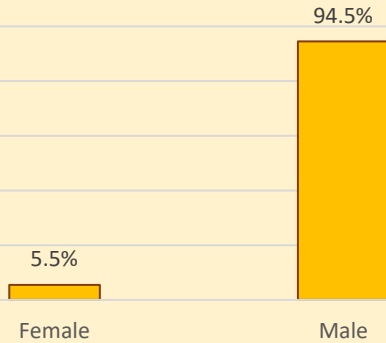

CCSO Population Demographics

In Confinement

Gender ID Distribution