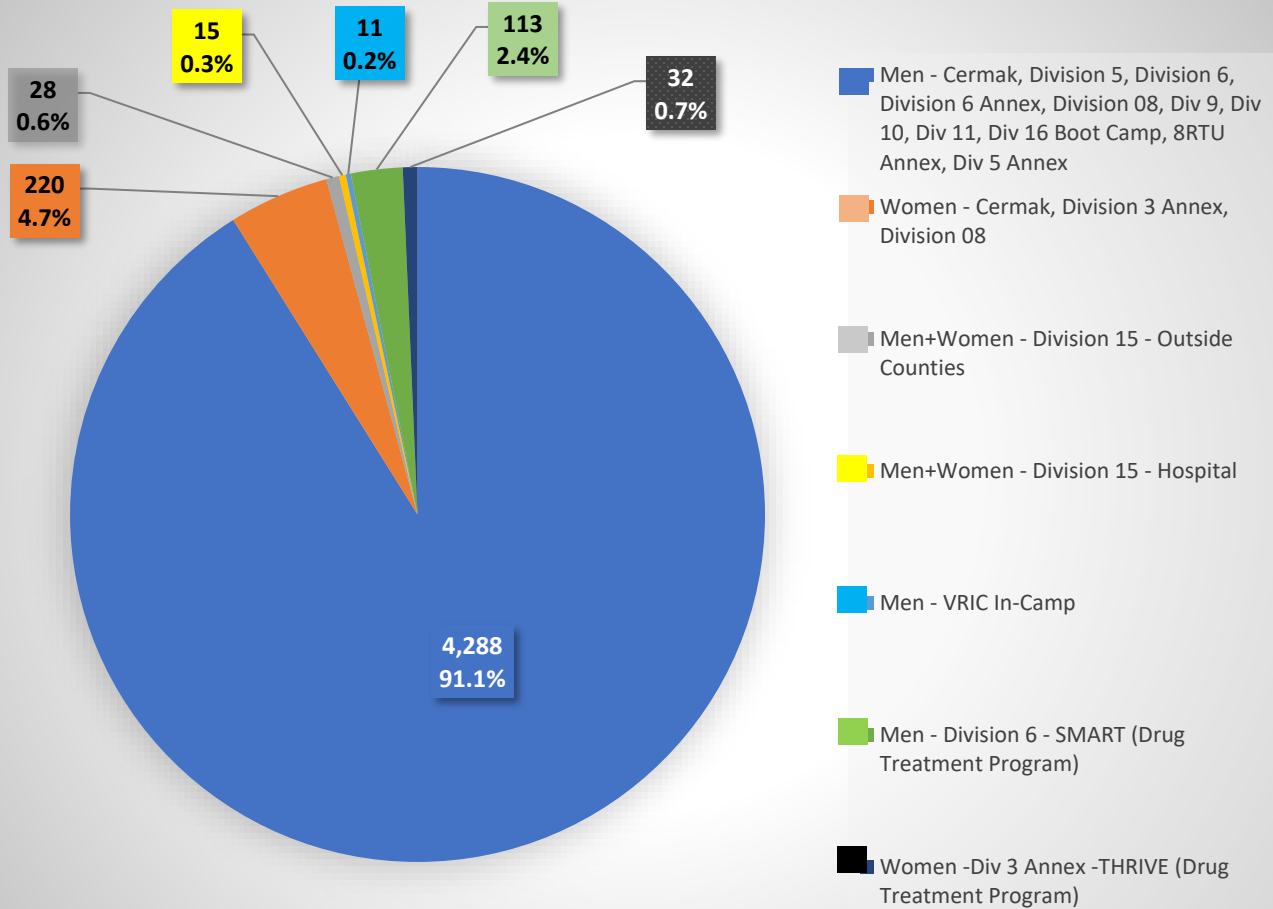

# Sheriff's Daily Report

## 5/11/2024

Under the Custody of the Sheriff	
Total Male and Female	<b>6,302</b>
Jail Population	4,707
Community Corrections	1,595

### Jail Population - Behind the Walls