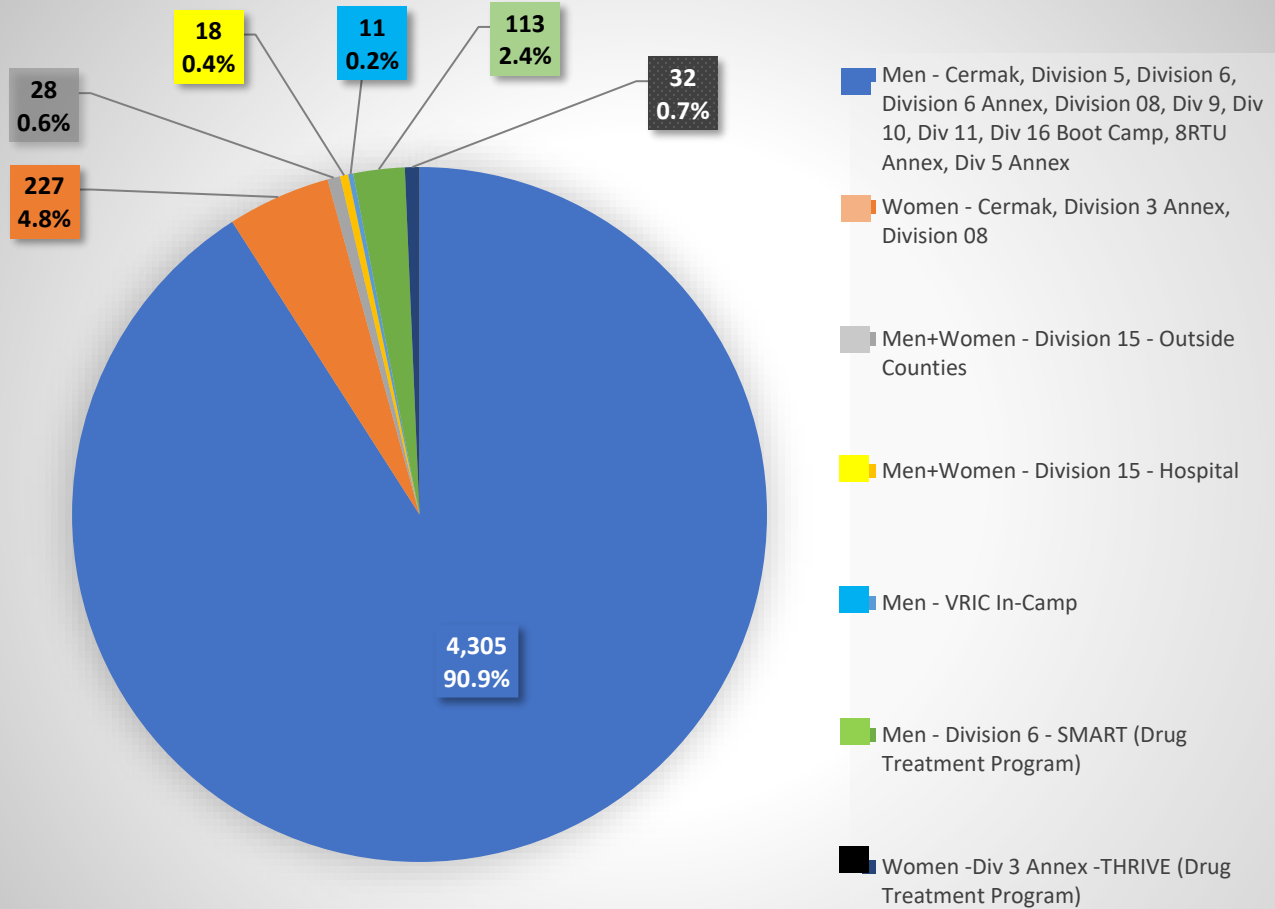

# Sheriff's Daily Report

## 5/12/2024

Under the Custody of the Sheriff	
Total Male and Female	6,335
Jail Population	4,734
Community Corrections	1,601

### Jail Population - Behind the Walls