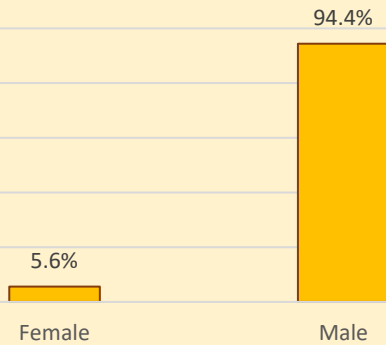

CCSO Population Demographics

In Confinement

Gender ID Distribution