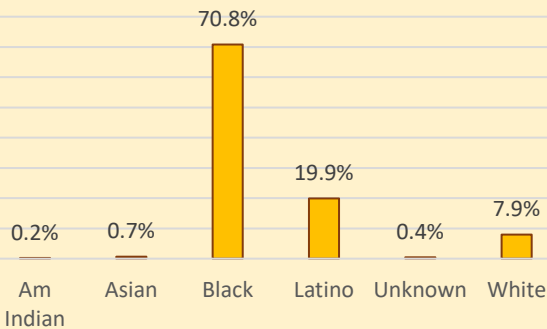

Sheriff's Daily Report

5/13/2024

Under the Custody of the Sheriff	
Total Male and Female	6,374
Jail Population	4,769
Community Corrections	1,605

Jail Population - Behind the Walls

Sheriff's Daily Report

5/13/2024

CCSO Population Demographics

In Confinement

Gender ID Distribution

Race Distribution

Age Distribution

Community Corrections

Gender ID Distribution

Race Distribution

Age Distribution