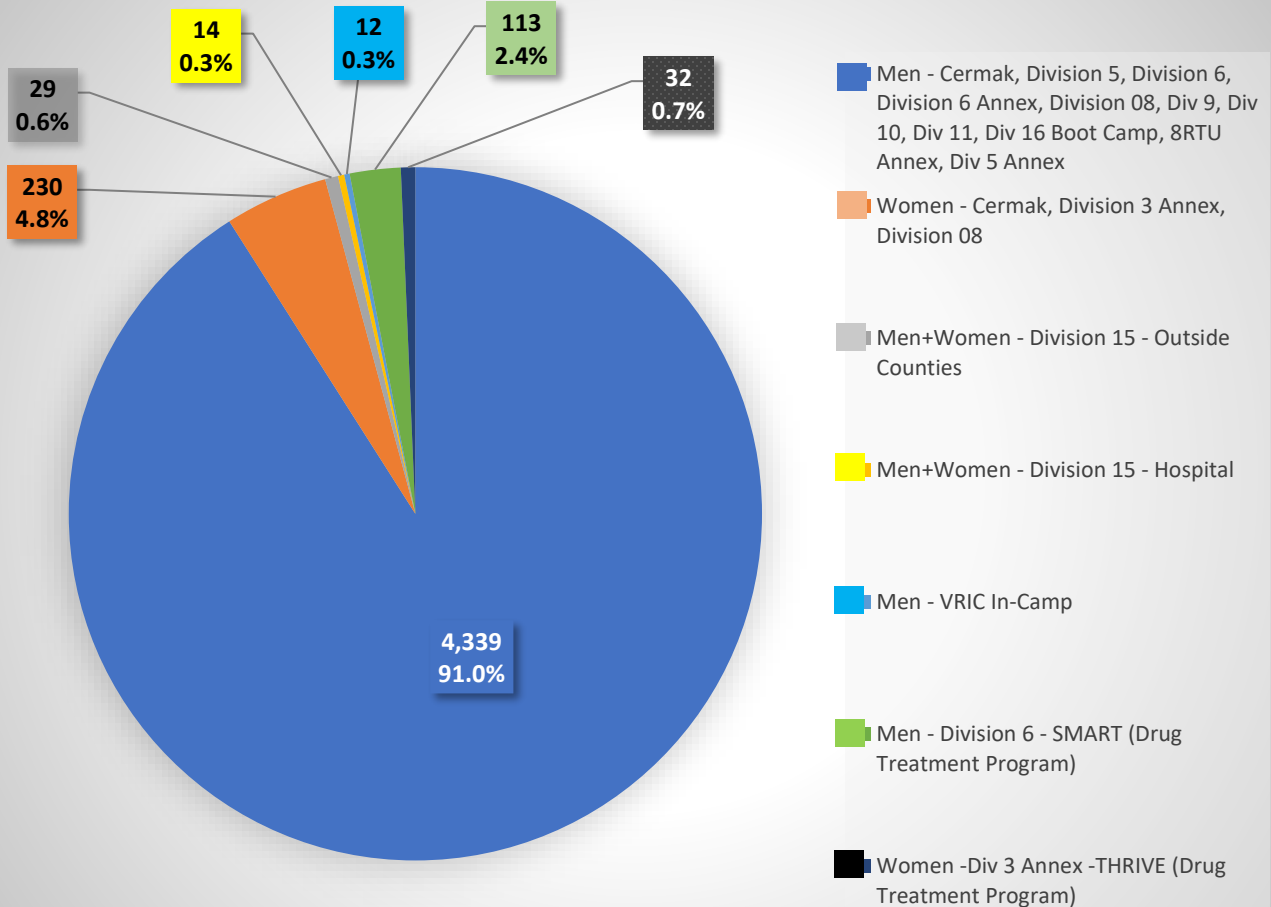

Sheriff's Daily Report

5/13/2024

Under the Custody of the Sheriff	
Total Male and Female	6,374
Jail Population	4,769
Community Corrections	1,605

Jail Population - Behind the Walls

Sheriff's Daily Report

5/13/2024

CCSO Population Demographics

In Confinement

Gender ID Distribution

Race Distribution

Age Distribution

Community Corrections

Gender ID Distribution

Race Distribution

Age Distribution