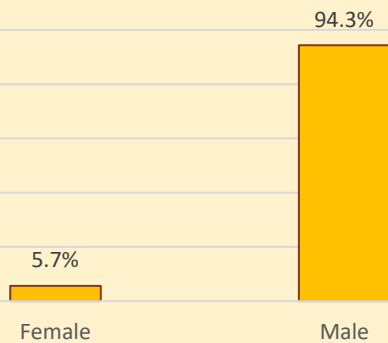

Sheriff's Daily Report

5/13/2024

Under the Custody of the Sheriff	
Total Male and Female	6,374
Jail Population	4,769
Community Corrections	1,605

Jail Population - Behind the Walls

Sheriff's Daily Report

5/13/2024

CCSO Population Demographics

In Confinement

Gender ID Distribution

Race Distribution

Age Distribution

Community Corrections

Gender ID Distribution

Race Distribution

Age Distribution