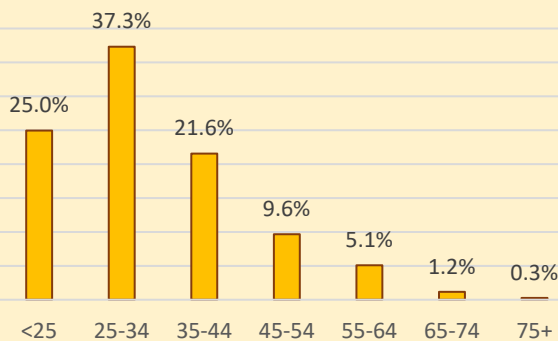

Sheriff's Daily Report

5/13/2024

Under the Custody of the Sheriff	
Total Male and Female	6,374
Jail Population	4,769
Community Corrections	1,605

Jail Population - Behind the Walls

Sheriff's Daily Report

5/13/2024

CCSO Population Demographics

In Confinement

Gender ID Distribution

Race Distribution

Age Distribution

Community Corrections

Gender ID Distribution

Race Distribution

Age Distribution