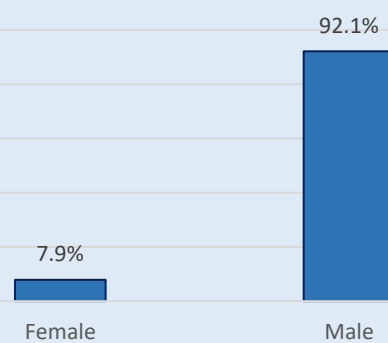

Sheriff's Daily Report

5/13/2024

Under the Custody of the Sheriff	
Total Male and Female	6,374
Jail Population	4,769
Community Corrections	1,605

Jail Population - Behind the Walls

Sheriff's Daily Report

5/13/2024

CCSO Population Demographics

In Confinement

Gender ID Distribution

Race Distribution

Age Distribution

Community Corrections

Gender ID Distribution

Race Distribution

Age Distribution