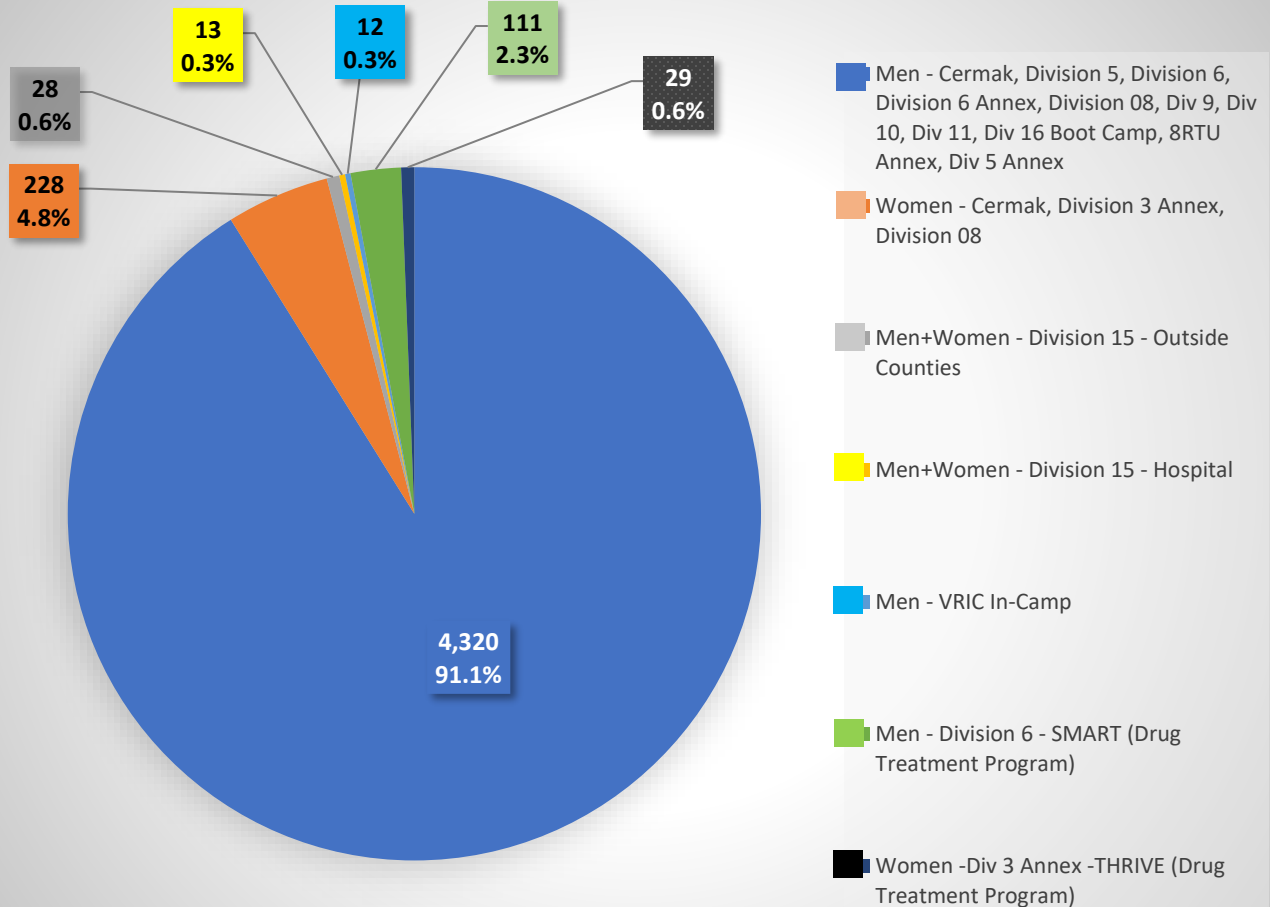

Sheriff's Daily Report

5/15/2024

Under the Custody of the Sheriff	
Total Male and Female	6,312
Jail Population	4,741
Community Corrections	1,571

Jail Population - Behind the Walls

Sheriff's Daily Report

5/15/2024

CCSO Population Demographics

In Confinement

Gender ID Distribution

Race Distribution

Age Distribution

Community Corrections

Gender ID Distribution

Race Distribution

Age Distribution