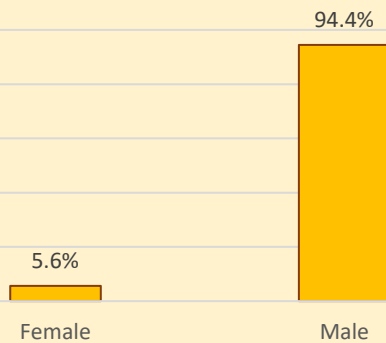

Sheriff's Daily Report

5/15/2024

Under the Custody of the Sheriff	
Total Male and Female	6,312
Jail Population	4,741
Community Corrections	1,571

Jail Population - Behind the Walls

Sheriff's Daily Report

5/15/2024

CCSO Population Demographics

In Confinement

Gender ID Distribution

Race Distribution

Age Distribution

Community Corrections

Gender ID Distribution

Race Distribution

Age Distribution