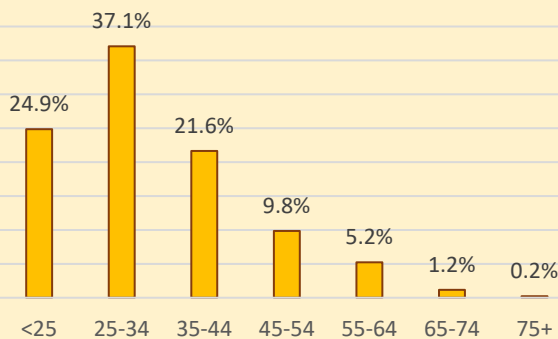

Sheriff's Daily Report

5/15/2024

Under the Custody of the Sheriff	
Total Male and Female	6,312
Jail Population	4,741
Community Corrections	1,571

Jail Population - Behind the Walls

Sheriff's Daily Report

5/15/2024

CCSO Population Demographics

In Confinement

Gender ID Distribution

Race Distribution

Age Distribution

Community Corrections

Gender ID Distribution

Race Distribution

Age Distribution