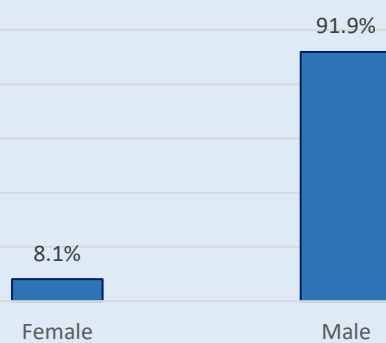

Sheriff's Daily Report

5/15/2024

Under the Custody of the Sheriff	
Total Male and Female	6,312
Jail Population	4,741
Community Corrections	1,571

Jail Population - Behind the Walls

Sheriff's Daily Report

5/15/2024

CCSO Population Demographics

In Confinement

Gender ID Distribution

Race Distribution

Age Distribution

Community Corrections

Gender ID Distribution

Race Distribution

Age Distribution