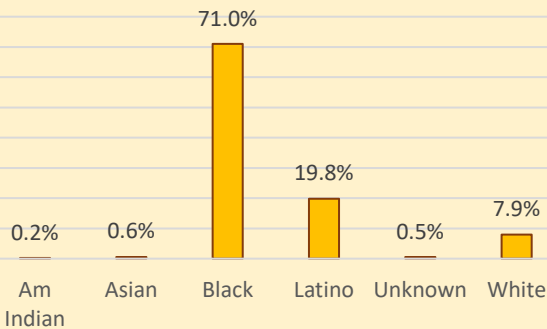

Sheriff's Daily Report

5/15/2024

Under the Custody of the Sheriff	
Total Male and Female	6,312
Jail Population	4,741
Community Corrections	1,571

Jail Population - Behind the Walls

Sheriff's Daily Report

5/15/2024

CCSO Population Demographics

In Confinement

Gender ID Distribution

Race Distribution

Age Distribution

Community Corrections

Gender ID Distribution

Race Distribution

Age Distribution