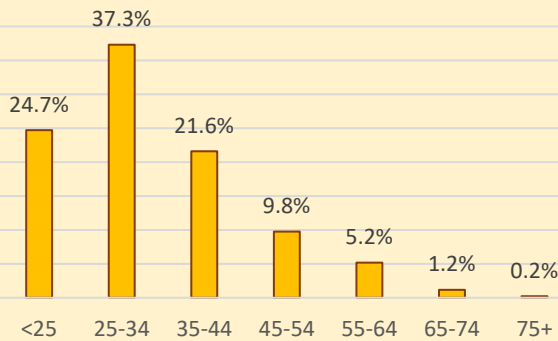

Sheriff's Daily Report

5/16/2024

Under the Custody of the Sheriff	
Total Male and Female	6,290
Jail Population	4,714
Community Corrections	1,576

Jail Population - Behind the Walls

Sheriff's Daily Report

5/16/2024

CCSO Population Demographics

In Confinement

Gender ID Distribution

Race Distribution

Age Distribution

Community Corrections

Gender ID Distribution

Race Distribution

Age Distribution