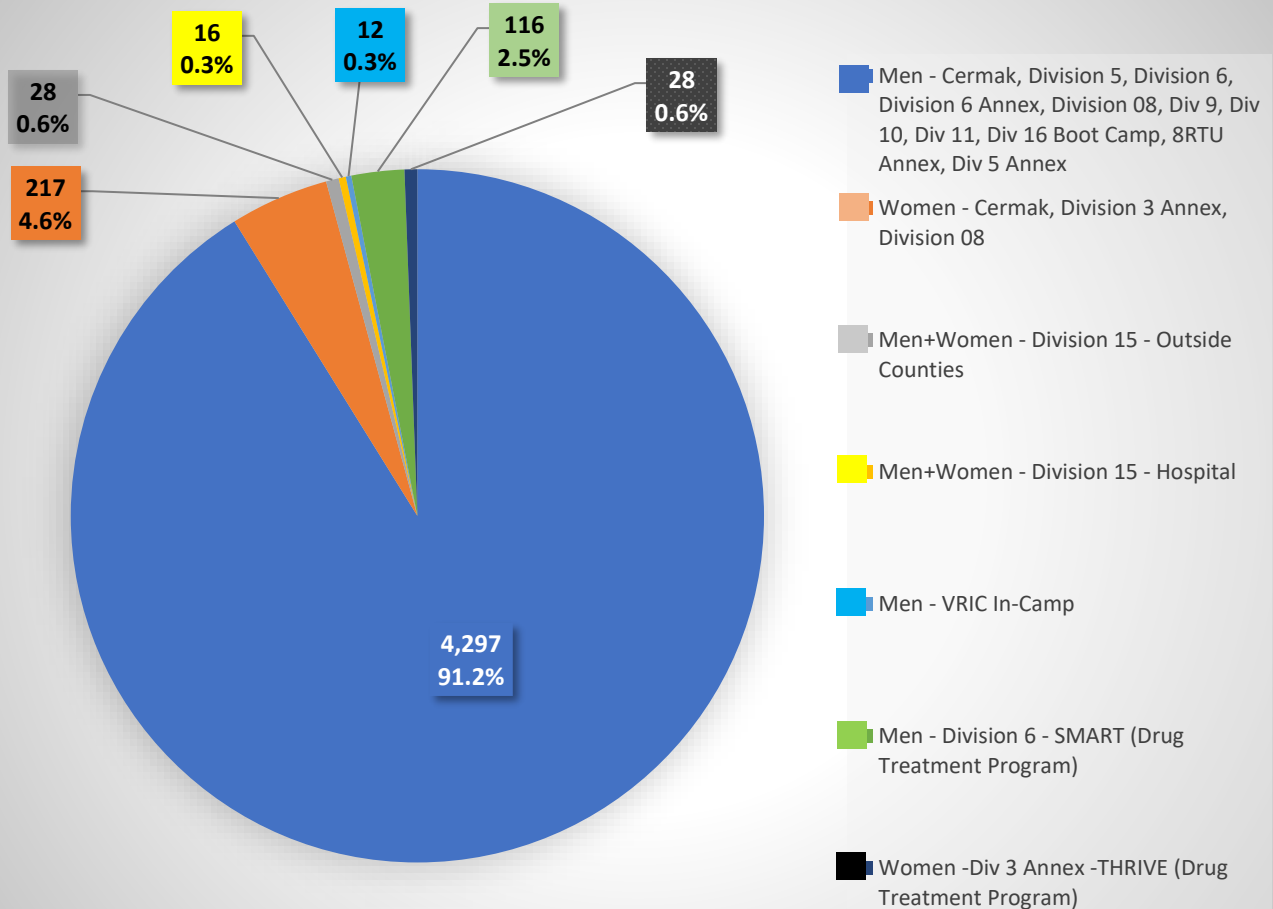

Sheriff's Daily Report

5/16/2024

Under the Custody of the Sheriff	
Total Male and Female	6,290
Jail Population	4,714
Community Corrections	1,576

Jail Population - Behind the Walls

Sheriff's Daily Report

5/16/2024

CCSO Population Demographics

In Confinement

Gender ID Distribution

Race Distribution

Age Distribution

Community Corrections

Gender ID Distribution

Race Distribution

Age Distribution