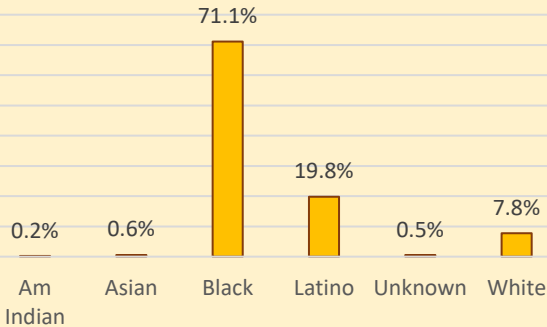

Sheriff's Daily Report

5/16/2024

Under the Custody of the Sheriff	
Total Male and Female	6,290
Jail Population	4,714
Community Corrections	1,576

Jail Population - Behind the Walls

Sheriff's Daily Report

5/16/2024

CCSO Population Demographics

In Confinement

Gender ID Distribution

Race Distribution

Age Distribution

Community Corrections

Gender ID Distribution

Race Distribution

Age Distribution