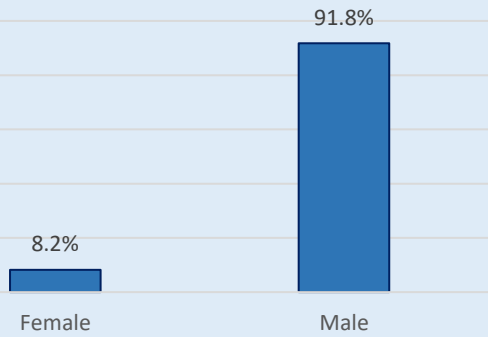

Sheriff's Daily Report

5/16/2024

Under the Custody of the Sheriff	
Total Male and Female	6,290
Jail Population	4,714
Community Corrections	1,576

Jail Population - Behind the Walls

Sheriff's Daily Report

5/16/2024

CCSO Population Demographics

In Confinement

Gender ID Distribution

Race Distribution

Age Distribution

Community Corrections

Gender ID Distribution

Race Distribution

Age Distribution