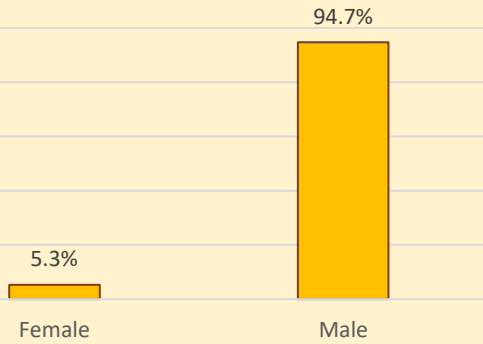

Sheriff's Daily Report

5/16/2024

Under the Custody of the Sheriff	
Total Male and Female	6,290
Jail Population	4,714
Community Corrections	1,576

Jail Population - Behind the Walls

Sheriff's Daily Report

5/16/2024

CCSO Population Demographics

In Confinement

Gender ID Distribution

Race Distribution

Age Distribution

Community Corrections

Gender ID Distribution

Race Distribution

Age Distribution