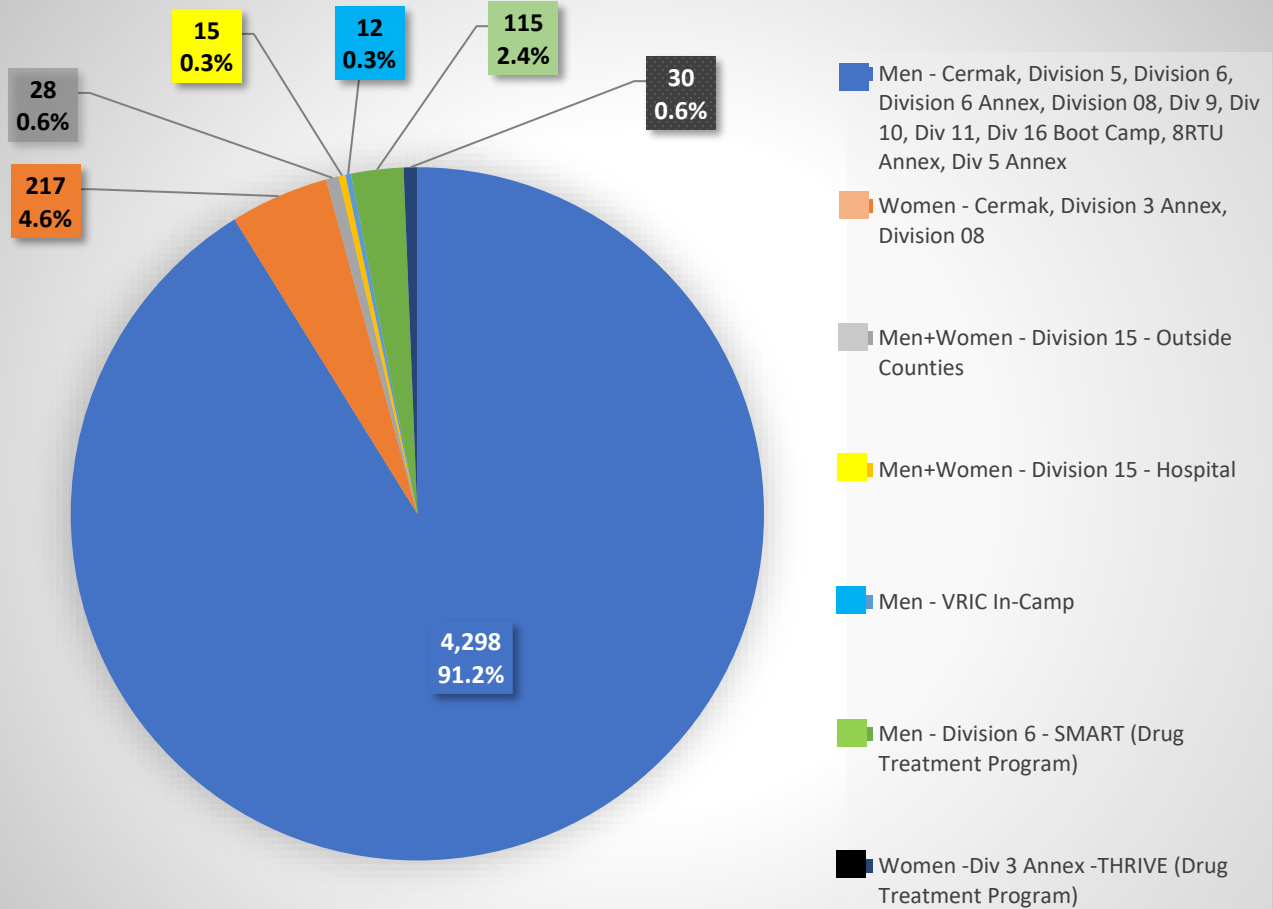

Sheriff's Daily Report

5/17/2024

Under the Custody of the Sheriff	
Total Male and Female	6,295
Jail Population	4,715
Community Corrections	1,580

Jail Population - Behind the Walls

Sheriff's Daily Report

5/17/2024

CCSO Population Demographics