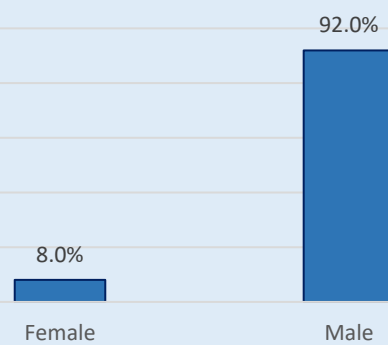

Sheriff's Daily Report

5/18/2024

Under the Custody of the Sheriff	
Total Male and Female	6,304
Jail Population	4,723
Community Corrections	1,581

Jail Population - Behind the Walls

Sheriff's Daily Report

5/18/2024

CCSO Population Demographics

In Confinement

Gender ID Distribution

Race Distribution

Age Distribution

Community Corrections

Gender ID Distribution

Race Distribution

Age Distribution