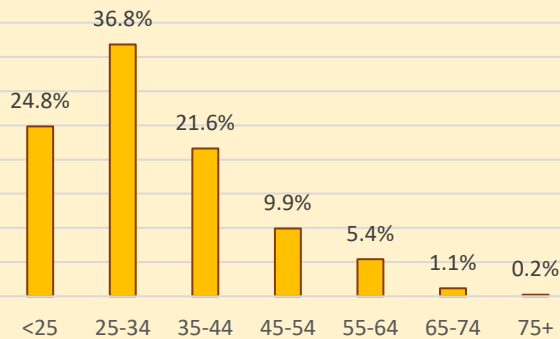

Sheriff's Daily Report

5/18/2024

Under the Custody of the Sheriff	
Total Male and Female	6,304
Jail Population	4,723
Community Corrections	1,581

Jail Population - Behind the Walls

Sheriff's Daily Report

5/18/2024

CCSO Population Demographics

In Confinement

Gender ID Distribution

Race Distribution

Age Distribution

Community Corrections

Gender ID Distribution

Race Distribution

Age Distribution