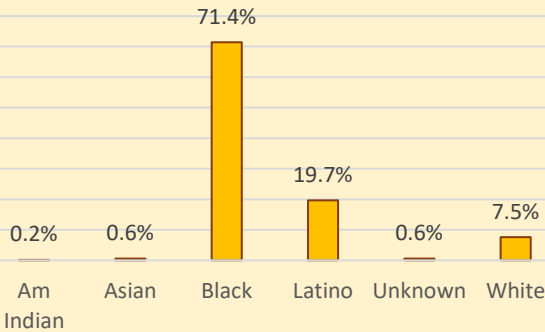

Sheriff's Daily Report

5/18/2024

Under the Custody of the Sheriff	
Total Male and Female	6,304
Jail Population	4,723
Community Corrections	1,581

Jail Population - Behind the Walls

Sheriff's Daily Report

5/18/2024

CCSO Population Demographics

In Confinement

Gender ID Distribution

Race Distribution

Age Distribution

Community Corrections

Gender ID Distribution

Race Distribution

Age Distribution