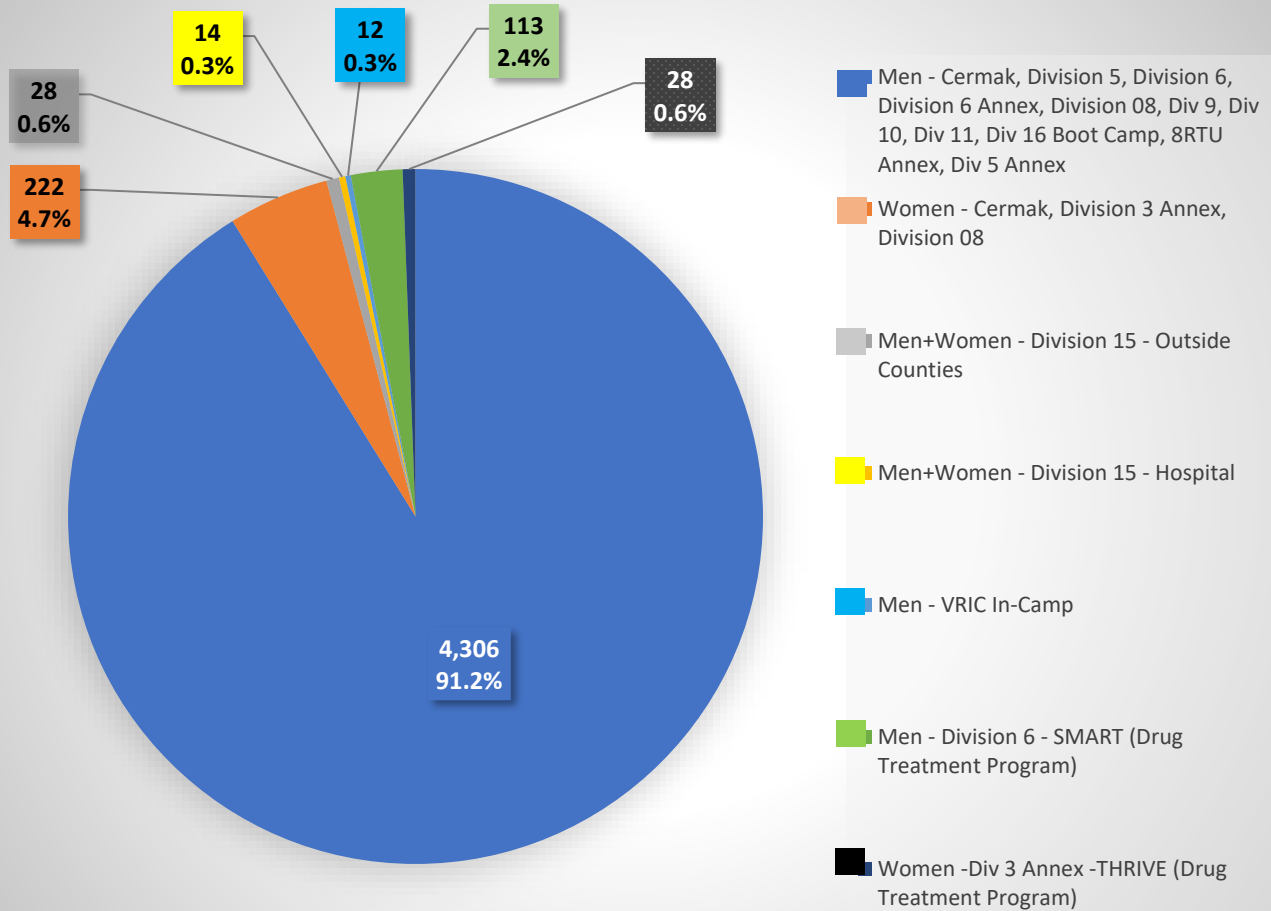

Sheriff's Daily Report

5/18/2024

Under the Custody of the Sheriff	
Total Male and Female	6,304
Jail Population	4,723
Community Corrections	1,581

Jail Population - Behind the Walls

Sheriff's Daily Report

5/18/2024

CCSO Population Demographics

In Confinement

Gender ID Distribution

Race Distribution

Age Distribution

Community Corrections

Gender ID Distribution

Race Distribution

Age Distribution