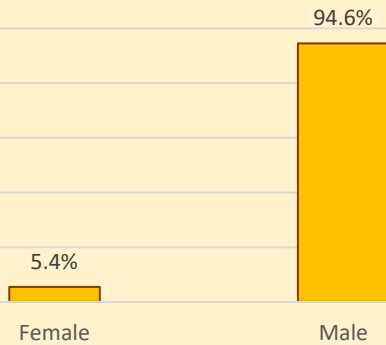

Sheriff's Daily Report

5/18/2024

Under the Custody of the Sheriff	
Total Male and Female	6,304
Jail Population	4,723
Community Corrections	1,581

Jail Population - Behind the Walls

Sheriff's Daily Report

5/18/2024

CCSO Population Demographics

In Confinement

Gender ID Distribution

Race Distribution

Age Distribution

Community Corrections

Gender ID Distribution

Race Distribution

Age Distribution