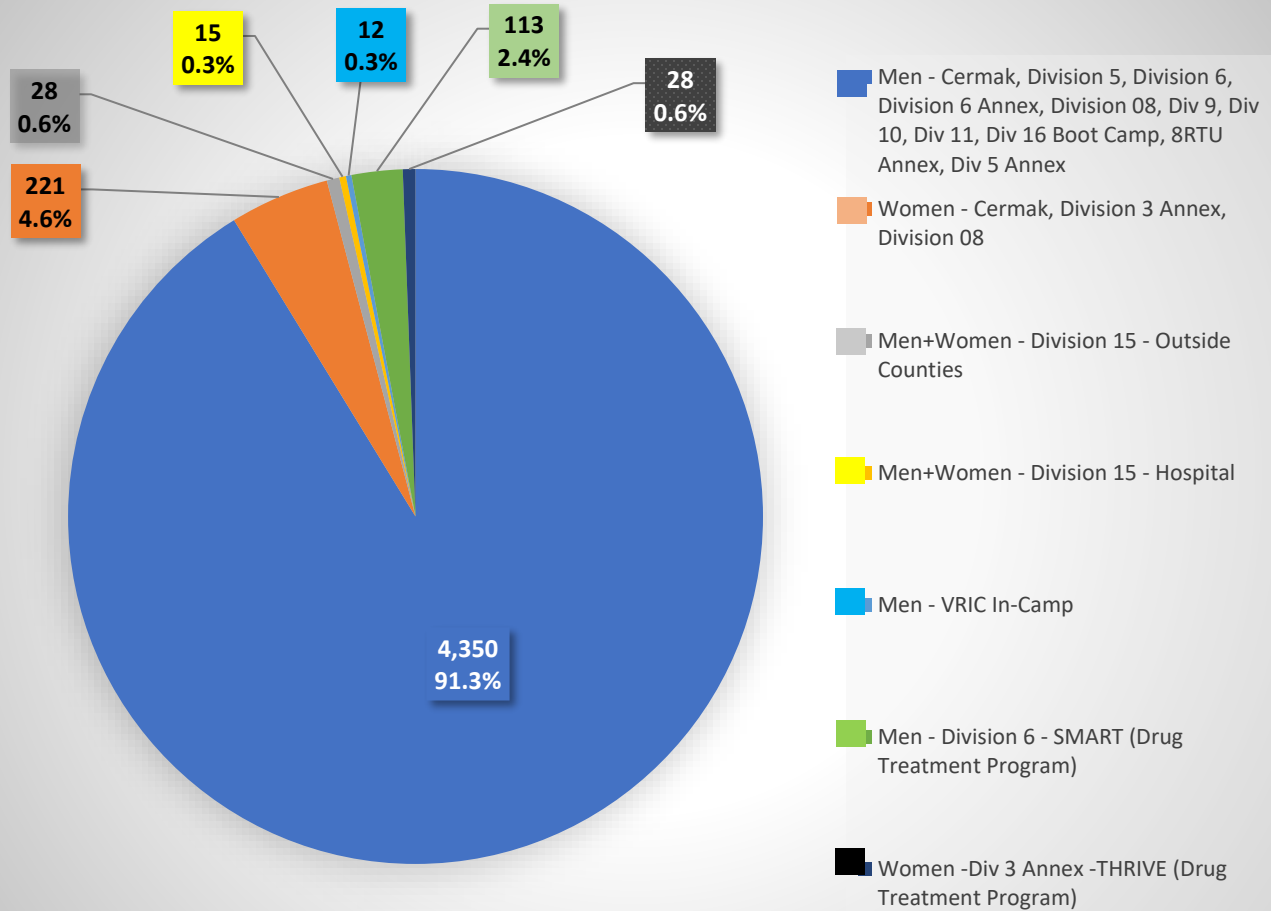

Sheriff's Daily Report

5/19/2024

Under the Custody of the Sheriff	
Total Male and Female	6,352
Jail Population	4,767
Community Corrections	1,585

Jail Population - Behind the Walls

Sheriff's Daily Report

5/19/2024

CCSO Population Demographics

In Confinement

Gender ID Distribution

Race Distribution

Age Distribution

Community Corrections

Gender ID Distribution

Race Distribution

Age Distribution