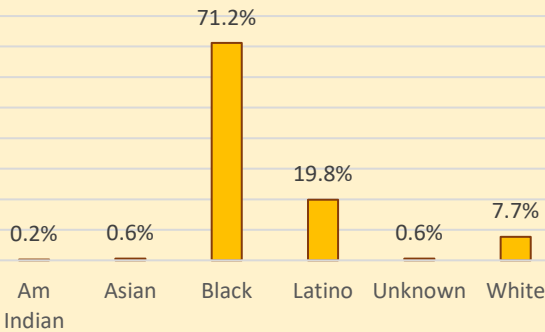

Sheriff's Daily Report

5/19/2024

Under the Custody of the Sheriff	
Total Male and Female	6,352
Jail Population	4,767
Community Corrections	1,585

Jail Population - Behind the Walls

Sheriff's Daily Report

5/19/2024

CCSO Population Demographics

In Confinement

Gender ID Distribution

Race Distribution

Age Distribution

Community Corrections

Gender ID Distribution

Race Distribution

Age Distribution