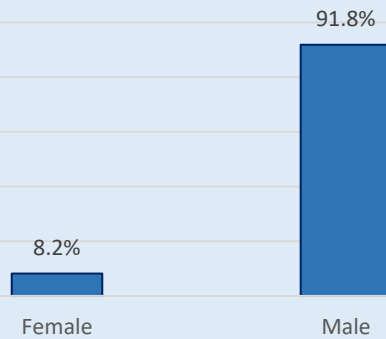

Sheriff's Daily Report

5/19/2024

Under the Custody of the Sheriff	
Total Male and Female	6,352
Jail Population	4,767
Community Corrections	1,585

Jail Population - Behind the Walls

Sheriff's Daily Report

5/19/2024

CCSO Population Demographics

In Confinement

Gender ID Distribution

Race Distribution

Age Distribution

Community Corrections

Gender ID Distribution

Race Distribution

Age Distribution