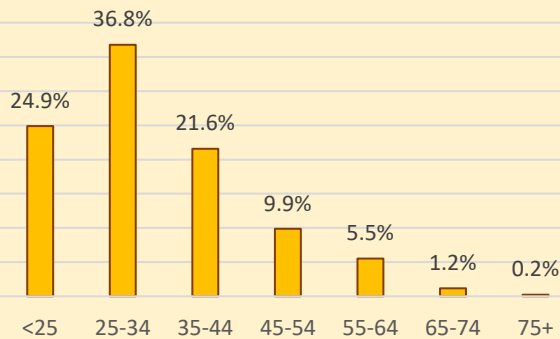

Sheriff's Daily Report

5/19/2024

Under the Custody of the Sheriff	
Total Male and Female	6,352
Jail Population	4,767
Community Corrections	1,585

Jail Population - Behind the Walls

Sheriff's Daily Report

5/19/2024

CCSO Population Demographics

In Confinement

Gender ID Distribution

Race Distribution

Age Distribution

Community Corrections

Gender ID Distribution

Race Distribution

Age Distribution