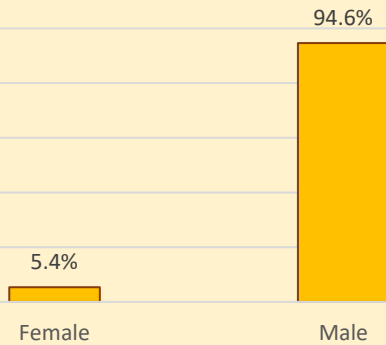

Sheriff's Daily Report

5/19/2024

Under the Custody of the Sheriff	
Total Male and Female	6,352
Jail Population	4,767
Community Corrections	1,585

Jail Population - Behind the Walls

Sheriff's Daily Report

5/19/2024

CCSO Population Demographics

In Confinement

Gender ID Distribution

Race Distribution

Age Distribution

Community Corrections

Gender ID Distribution

Race Distribution

Age Distribution