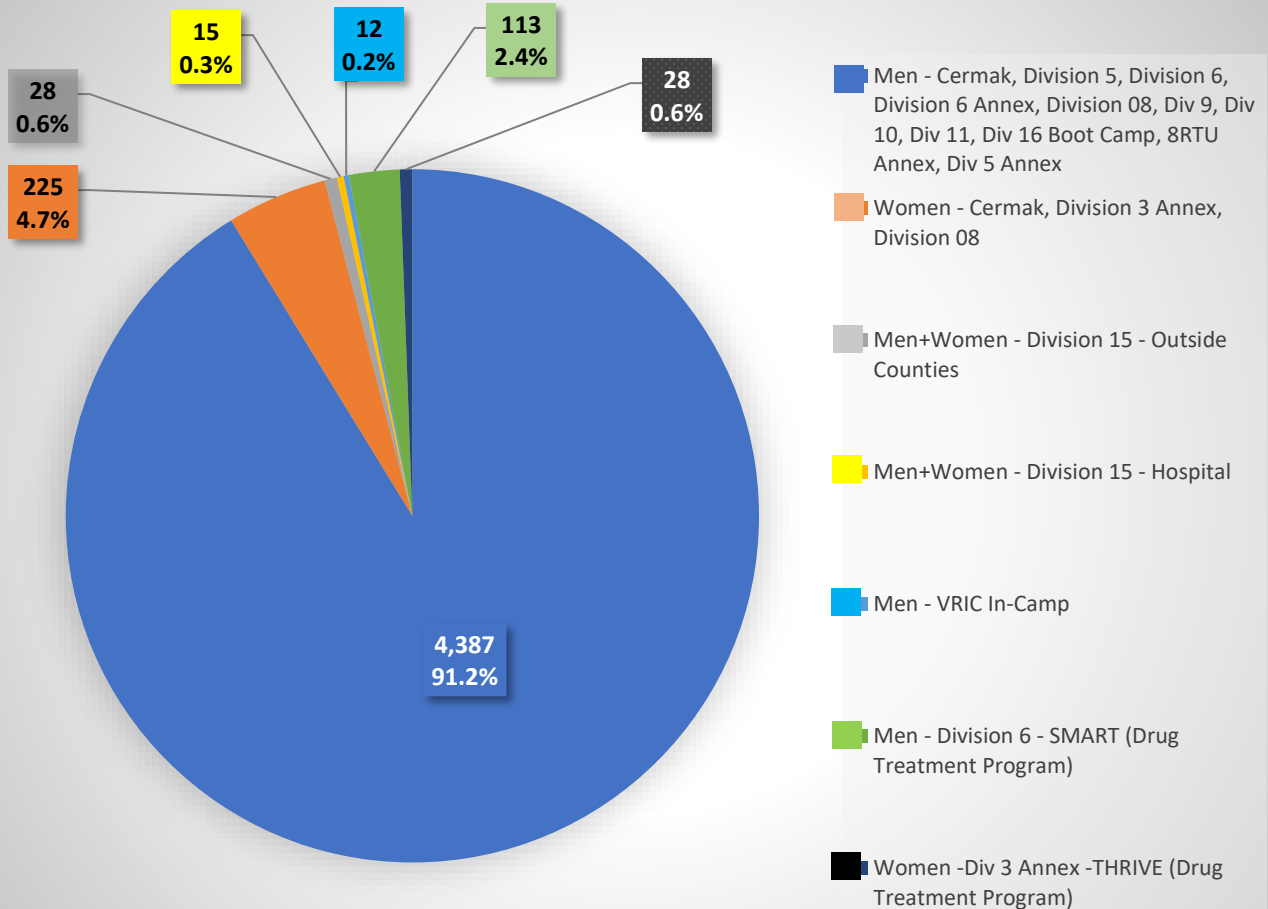

# Sheriff's Daily Report

5/20/2024

Under the Custody of the Sheriff	
<b>Total Male and Female</b>	<b>6,396</b>
Jail Population	4,808
Community Corrections	1,588

## Jail Population - Behind the Walls

# Sheriff's Daily Report

5/20/2024

## CCSO Population Demographics