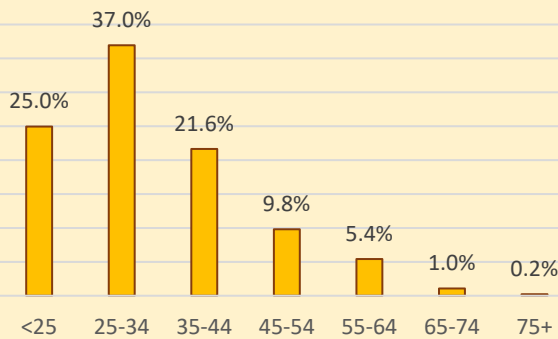

Sheriff's Daily Report

5/23/2024

Under the Custody of the Sheriff	
Total Male and Female	6,302
Jail Population	4,734
Community Corrections	1,568

Jail Population - Behind the Walls

Sheriff's Daily Report

5/23/2024

CCSO Population Demographics

In Confinement

Gender ID Distribution

Race Distribution

Age Distribution

Community Corrections

Gender ID Distribution

Race Distribution

Age Distribution