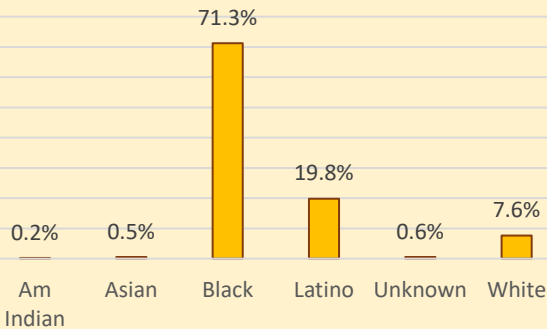

Sheriff's Daily Report

5/23/2024

Under the Custody of the Sheriff	
Total Male and Female	6,302
Jail Population	4,734
Community Corrections	1,568

Jail Population - Behind the Walls

Sheriff's Daily Report

5/23/2024

CCSO Population Demographics

In Confinement

Gender ID Distribution

Race Distribution

Age Distribution

Community Corrections

Gender ID Distribution

Race Distribution

Age Distribution