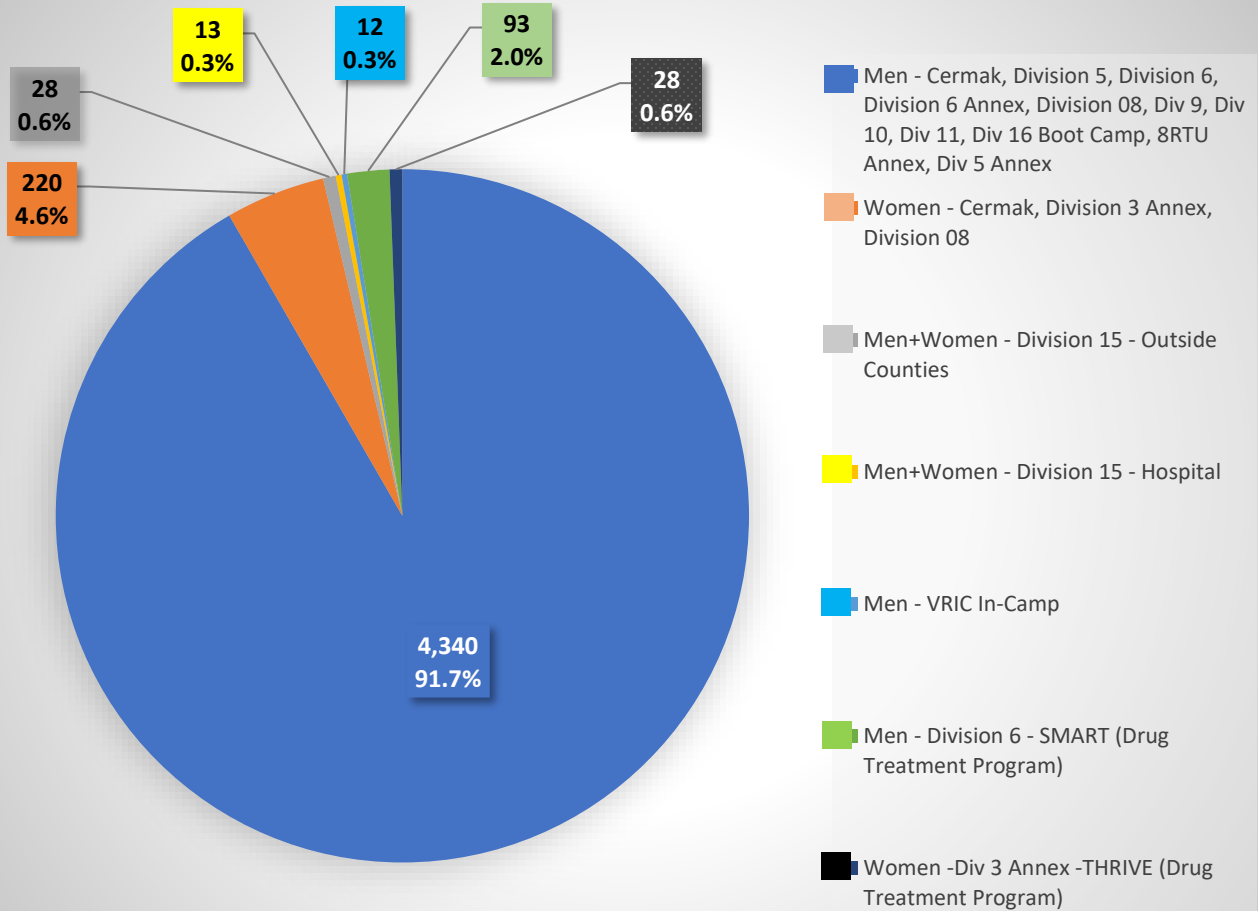

Sheriff's Daily Report

5/23/2024

Under the Custody of the Sheriff	
Total Male and Female	6,302
Jail Population	4,734
Community Corrections	1,568

Jail Population - Behind the Walls

Sheriff's Daily Report

5/23/2024

CCSO Population Demographics

In Confinement

Gender ID Distribution

Race Distribution

Age Distribution

Community Corrections

Gender ID Distribution

Race Distribution

Age Distribution