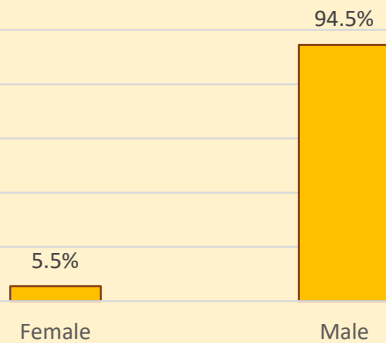

Sheriff's Daily Report

5/23/2024

Under the Custody of the Sheriff	
Total Male and Female	6,302
Jail Population	4,734
Community Corrections	1,568

Jail Population - Behind the Walls

Sheriff's Daily Report

5/23/2024

CCSO Population Demographics

In Confinement

Gender ID Distribution

Race Distribution

Age Distribution

Community Corrections

Gender ID Distribution

Race Distribution

Age Distribution