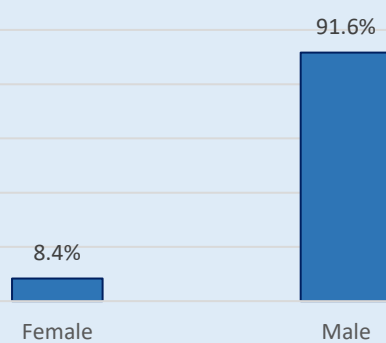

Sheriff's Daily Report

5/23/2024

Under the Custody of the Sheriff	
Total Male and Female	6,302
Jail Population	4,734
Community Corrections	1,568

Jail Population - Behind the Walls

Sheriff's Daily Report

5/23/2024

CCSO Population Demographics

In Confinement

Gender ID Distribution

Race Distribution

Age Distribution

Community Corrections

Gender ID Distribution

Race Distribution

Age Distribution