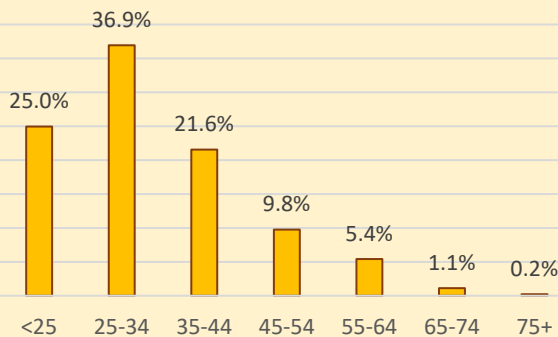

Sheriff's Daily Report

5/24/2024

Under the Custody of the Sheriff	
Total Male and Female	6,293
Jail Population	4,726
Community Corrections	1,567

Jail Population - Behind the Walls

Sheriff's Daily Report

5/24/2024

CCSO Population Demographics

In Confinement

Gender ID Distribution

Race Distribution

Age Distribution

Community Corrections

Gender ID Distribution

Race Distribution

Age Distribution