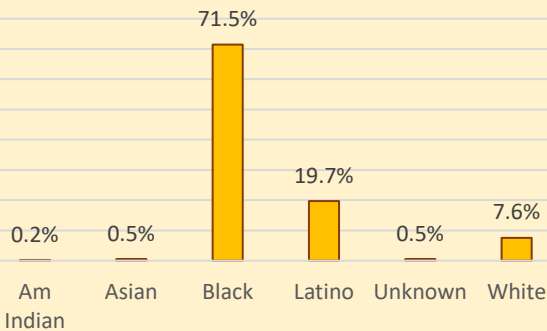

Sheriff's Daily Report

5/24/2024

Under the Custody of the Sheriff	
Total Male and Female	6,293
Jail Population	4,726
Community Corrections	1,567

Jail Population - Behind the Walls

Sheriff's Daily Report

5/24/2024

CCSO Population Demographics

In Confinement

Gender ID Distribution

Race Distribution

Age Distribution

Community Corrections

Gender ID Distribution

Race Distribution

Age Distribution