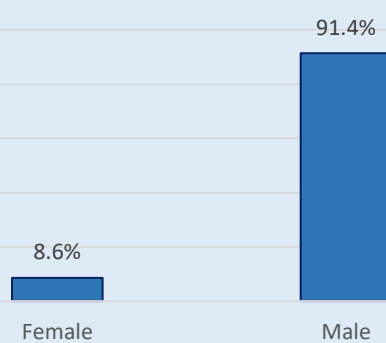

Sheriff's Daily Report

5/24/2024

Under the Custody of the Sheriff	
Total Male and Female	6,293
Jail Population	4,726
Community Corrections	1,567

Jail Population - Behind the Walls

Sheriff's Daily Report

5/24/2024

CCSO Population Demographics

In Confinement

Gender ID Distribution

Race Distribution

Age Distribution

Community Corrections

Gender ID Distribution

Race Distribution

Age Distribution