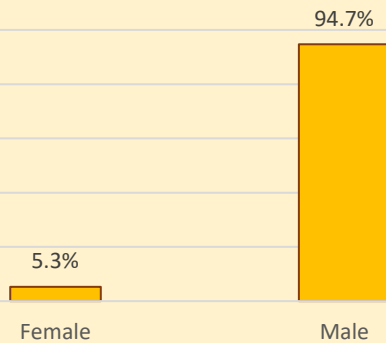

Sheriff's Daily Report

5/24/2024

Under the Custody of the Sheriff	
Total Male and Female	6,293
Jail Population	4,726
Community Corrections	1,567

Jail Population - Behind the Walls

Sheriff's Daily Report

5/24/2024

CCSO Population Demographics

In Confinement

Gender ID Distribution

Race Distribution

Age Distribution

Community Corrections

Gender ID Distribution

Race Distribution

Age Distribution