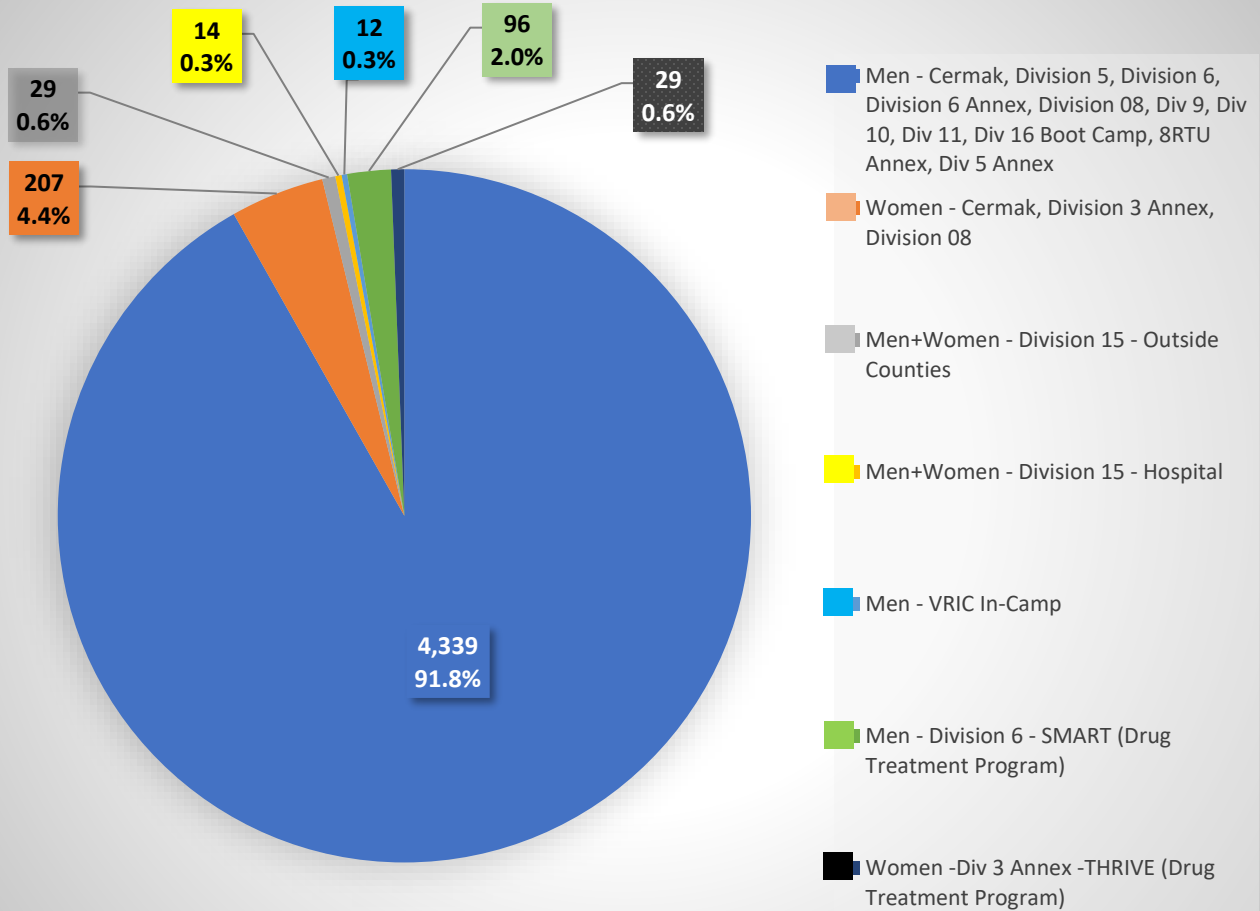

Sheriff's Daily Report

5/24/2024

Under the Custody of the Sheriff	
Total Male and Female	6,293
Jail Population	4,726
Community Corrections	1,567

Jail Population - Behind the Walls

Sheriff's Daily Report

5/24/2024

CCSO Population Demographics

In Confinement

Gender ID Distribution

Race Distribution

Age Distribution

Community Corrections

Gender ID Distribution

Race Distribution

Age Distribution