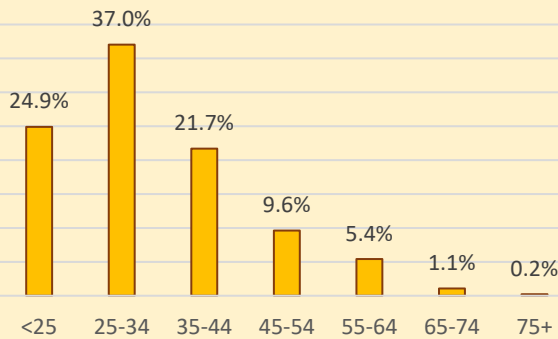

Sheriff's Daily Report

5/25/2024

Under the Custody of the Sheriff	
Total Male and Female	6,314
Jail Population	4,750
Community Corrections	1,564

Jail Population - Behind the Walls

Sheriff's Daily Report

5/25/2024

CCSO Population Demographics

In Confinement

Gender ID Distribution

Race Distribution

Age Distribution

Community Corrections

Gender ID Distribution

Race Distribution

Age Distribution