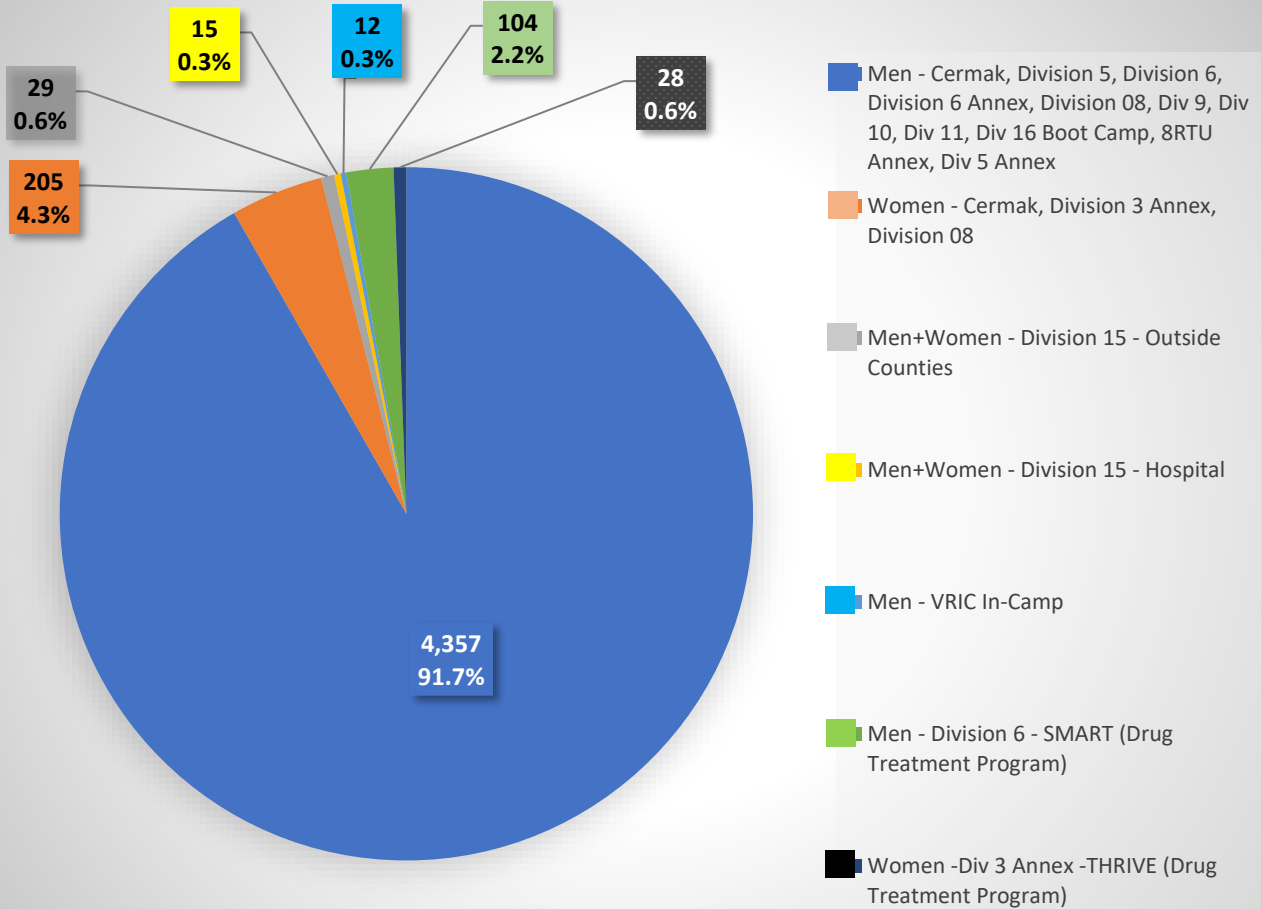

Sheriff's Daily Report

5/25/2024

Under the Custody of the Sheriff	
Total Male and Female	6,314
Jail Population	4,750
Community Corrections	1,564

Jail Population - Behind the Walls

Sheriff's Daily Report

5/25/2024

CCSO Population Demographics

In Confinement

Gender ID Distribution

Race Distribution

Age Distribution

Community Corrections

Gender ID Distribution

Race Distribution

Age Distribution