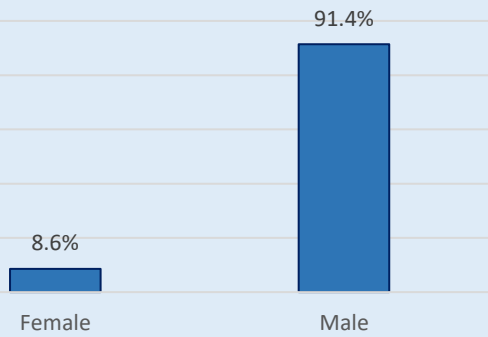

Sheriff's Daily Report

5/25/2024

Under the Custody of the Sheriff	
Total Male and Female	6,314
Jail Population	4,750
Community Corrections	1,564

Jail Population - Behind the Walls

Sheriff's Daily Report

5/25/2024

CCSO Population Demographics

In Confinement

Gender ID Distribution

Race Distribution

Age Distribution

Community Corrections

Gender ID Distribution

Race Distribution

Age Distribution