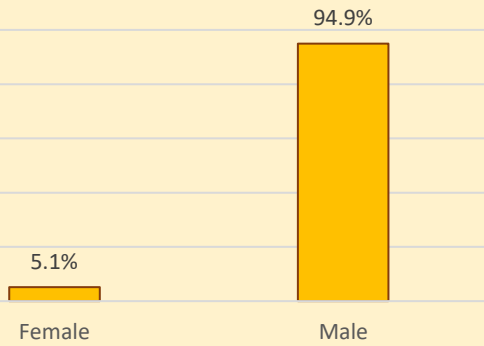

Sheriff's Daily Report

5/25/2024

Under the Custody of the Sheriff	
Total Male and Female	6,314
Jail Population	4,750
Community Corrections	1,564

Jail Population - Behind the Walls

Sheriff's Daily Report

5/25/2024

CCSO Population Demographics

In Confinement

Gender ID Distribution

Race Distribution

Age Distribution

Community Corrections

Gender ID Distribution

Race Distribution

Age Distribution