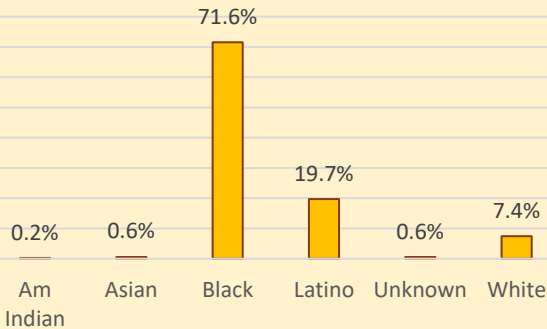

Sheriff's Daily Report

5/25/2024

Under the Custody of the Sheriff	
Total Male and Female	6,314
Jail Population	4,750
Community Corrections	1,564

Jail Population - Behind the Walls

Sheriff's Daily Report

5/25/2024

CCSO Population Demographics

In Confinement

Gender ID Distribution

Race Distribution

Age Distribution

Community Corrections

Gender ID Distribution

Race Distribution

Age Distribution