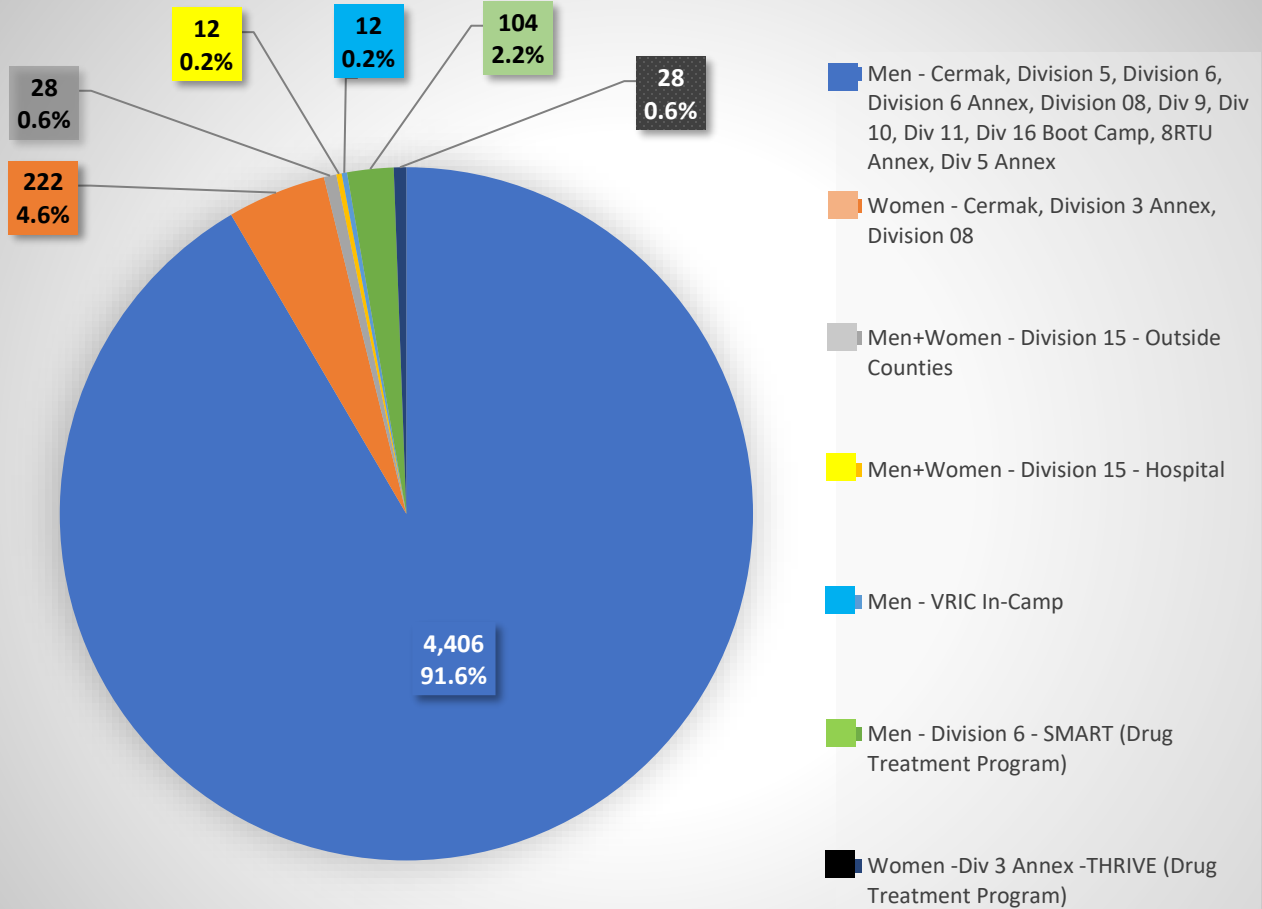

Sheriff's Daily Report

5/26/2024

Under the Custody of the Sheriff	
Total Male and Female	6,379
Jail Population	4,812
Community Corrections	1,567

Jail Population - Behind the Walls

Sheriff's Daily Report

5/26/2024

CCSO Population Demographics