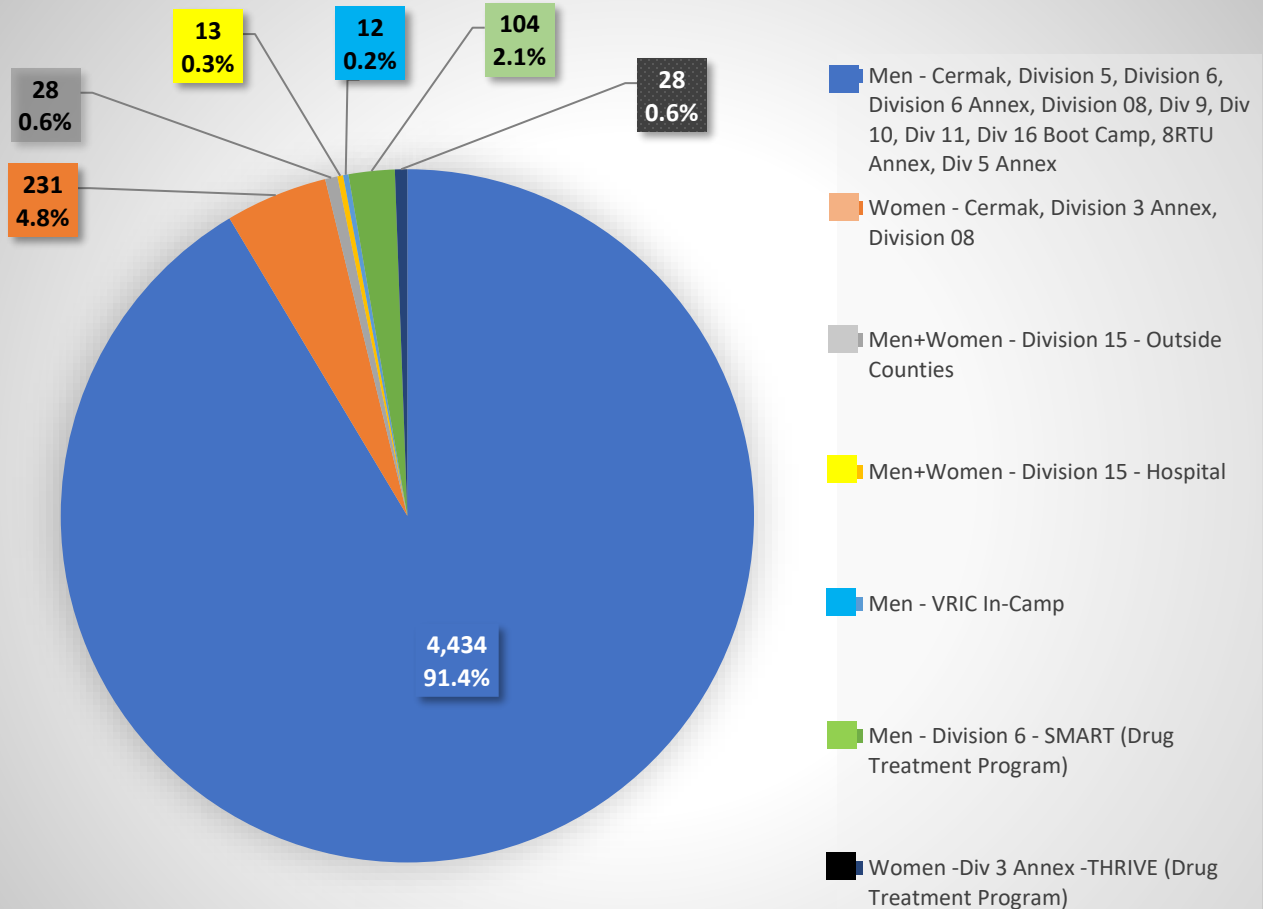

Sheriff's Daily Report

5/27/2024

Under the Custody of the Sheriff	
Total Male and Female	6,426
Jail Population	4,850
Community Corrections	1,576

Jail Population - Behind the Walls

Sheriff's Daily Report

5/27/2024

CCSO Population Demographics