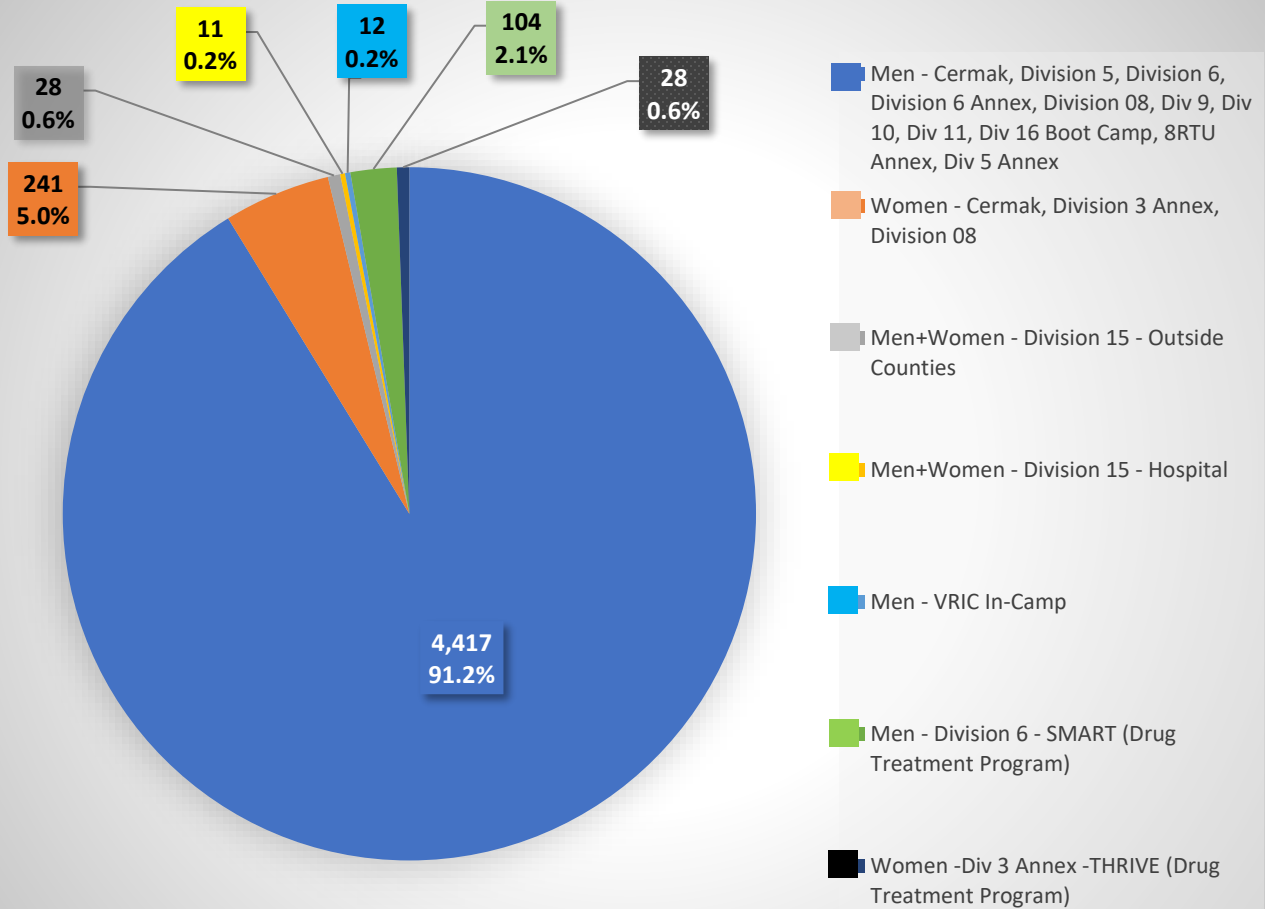

# Sheriff's Daily Report

5/28/2024

Under the Custody of the Sheriff	
<b>Total Male and Female</b>	<b>6,421</b>
Jail Population	4,841
Community Corrections	1,580

## Jail Population - Behind the Walls

# Sheriff's Daily Report

5/28/2024

## CCSO Population Demographics