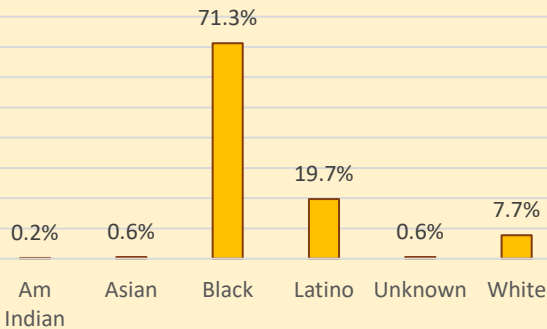

Sheriff's Daily Report

5/29/2024

Under the Custody of the Sheriff	
Total Male and Female	6,401
Jail Population	4,833
Community Corrections	1,568

Jail Population - Behind the Walls

Sheriff's Daily Report

5/29/2024

CCSO Population Demographics

In Confinement

Gender ID Distribution

Race Distribution

Age Distribution

Community Corrections

Gender ID Distribution

Race Distribution

Age Distribution