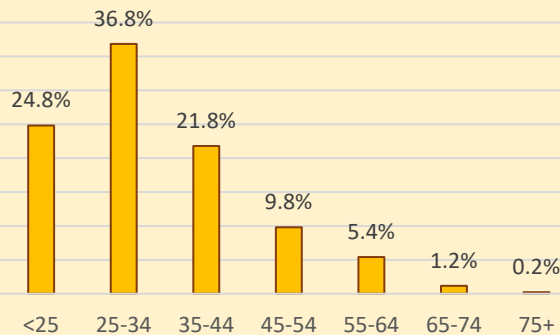

Sheriff's Daily Report

5/29/2024

Under the Custody of the Sheriff	
Total Male and Female	6,401
Jail Population	4,833
Community Corrections	1,568

Jail Population - Behind the Walls

Sheriff's Daily Report

5/29/2024

CCSO Population Demographics

In Confinement

Gender ID Distribution

Race Distribution

Age Distribution

Community Corrections

Gender ID Distribution

Race Distribution

Age Distribution