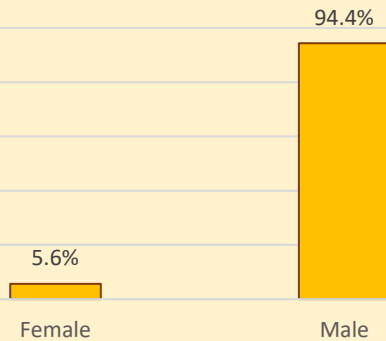

Sheriff's Daily Report

5/29/2024

Under the Custody of the Sheriff	
Total Male and Female	6,401
Jail Population	4,833
Community Corrections	1,568

Jail Population - Behind the Walls

Sheriff's Daily Report

5/29/2024

CCSO Population Demographics

In Confinement

Gender ID Distribution

Race Distribution

Age Distribution

Community Corrections

Gender ID Distribution

Race Distribution

Age Distribution