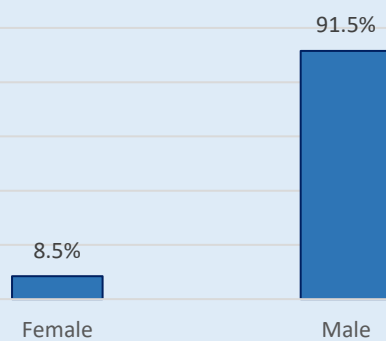

Sheriff's Daily Report

5/29/2024

Under the Custody of the Sheriff	
Total Male and Female	6,401
Jail Population	4,833
Community Corrections	1,568

Jail Population - Behind the Walls

Sheriff's Daily Report

5/29/2024

CCSO Population Demographics

In Confinement

Gender ID Distribution

Race Distribution

Age Distribution

Community Corrections

Gender ID Distribution

Race Distribution

Age Distribution