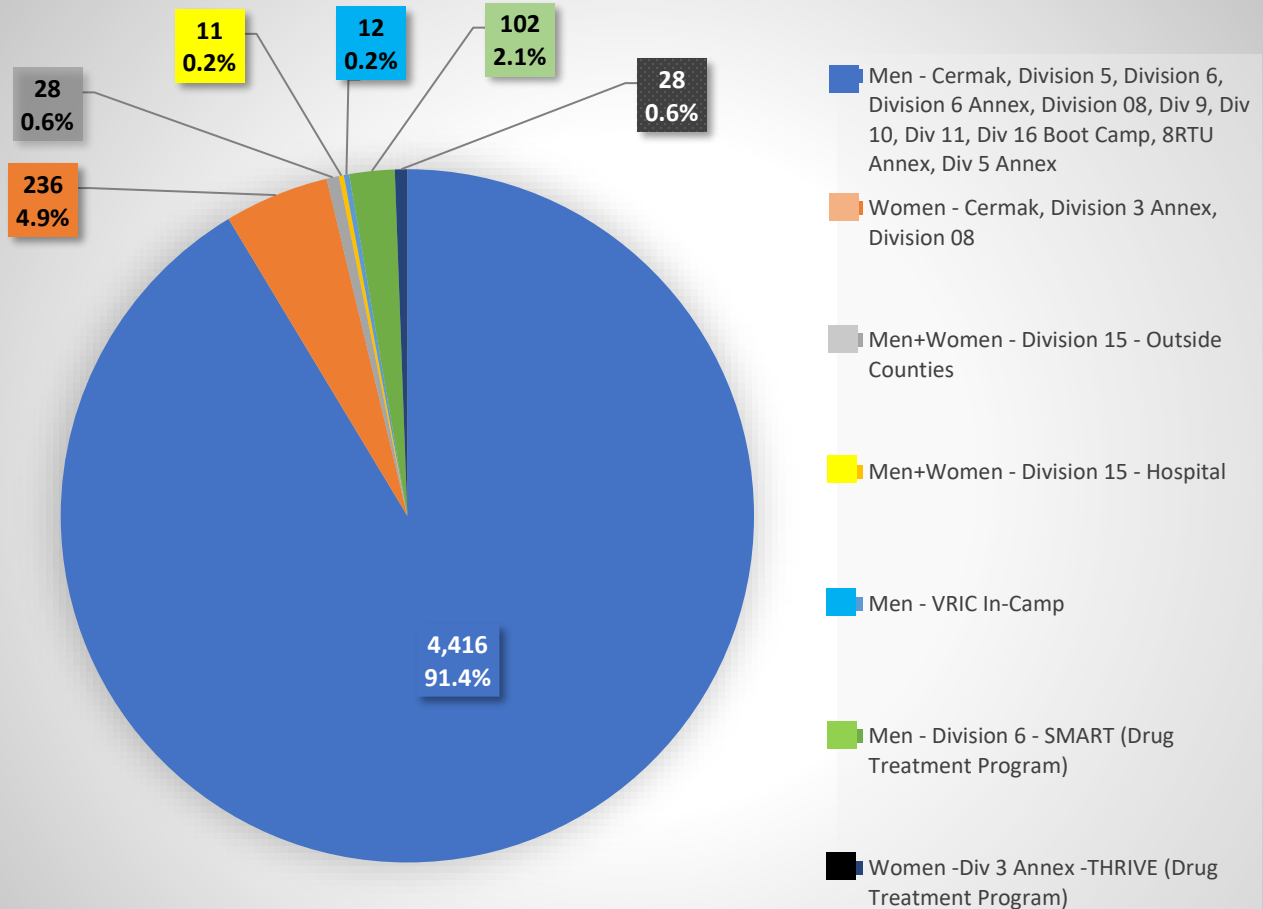

Sheriff's Daily Report

5/29/2024

Under the Custody of the Sheriff	
Total Male and Female	6,401
Jail Population	4,833
Community Corrections	1,568

Jail Population - Behind the Walls

Sheriff's Daily Report

5/29/2024

CCSO Population Demographics

In Confinement

Gender ID Distribution

Race Distribution

Age Distribution

Community Corrections

Gender ID Distribution

Race Distribution

Age Distribution